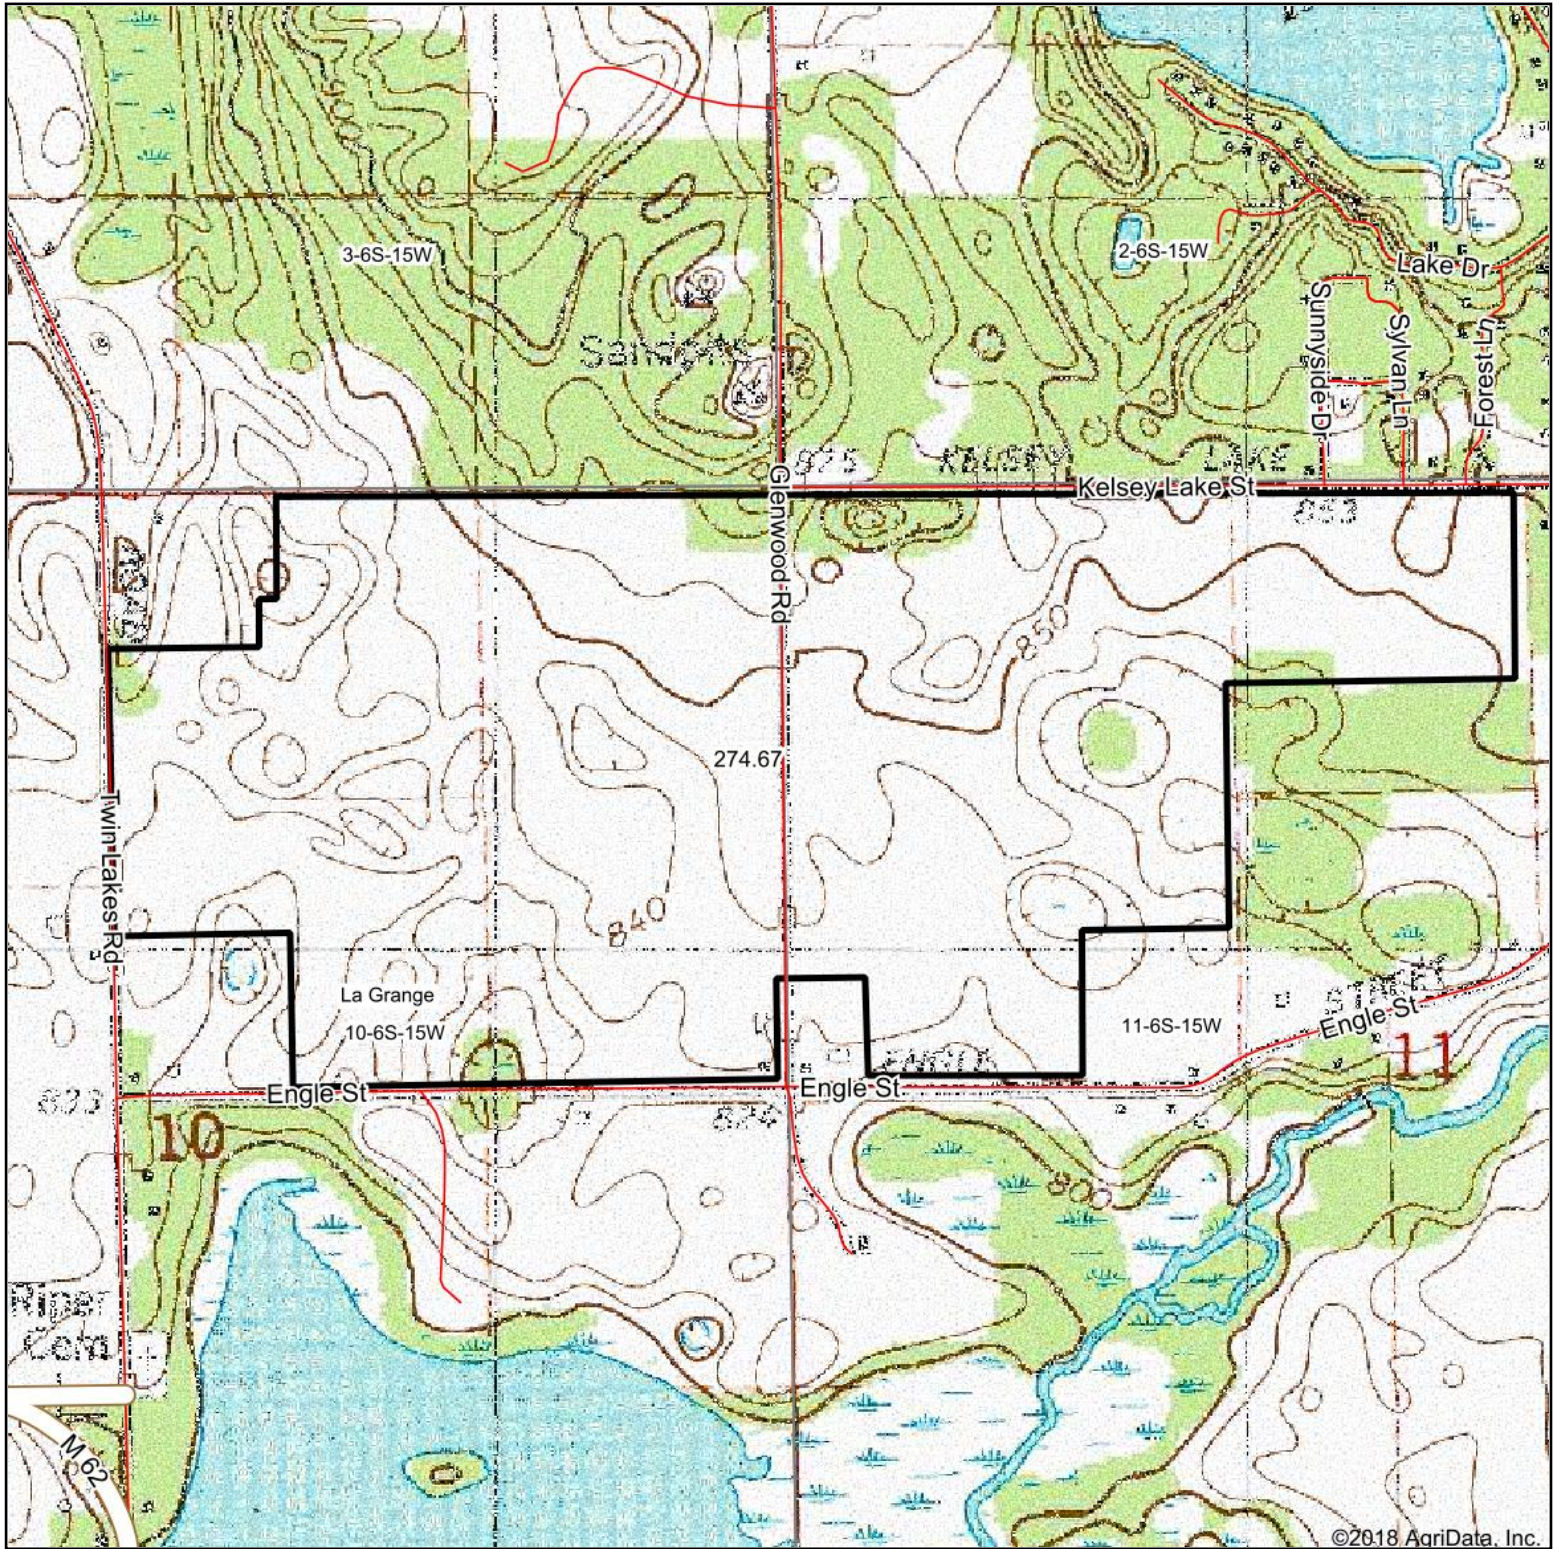

Topography Map

©2018 AgriData, Inc.

map center: 41° 57' 57.36, -86° 1' 48.02

Maps Provided By:

10-6S-15W
Cass County
Michigan

5/3/2018