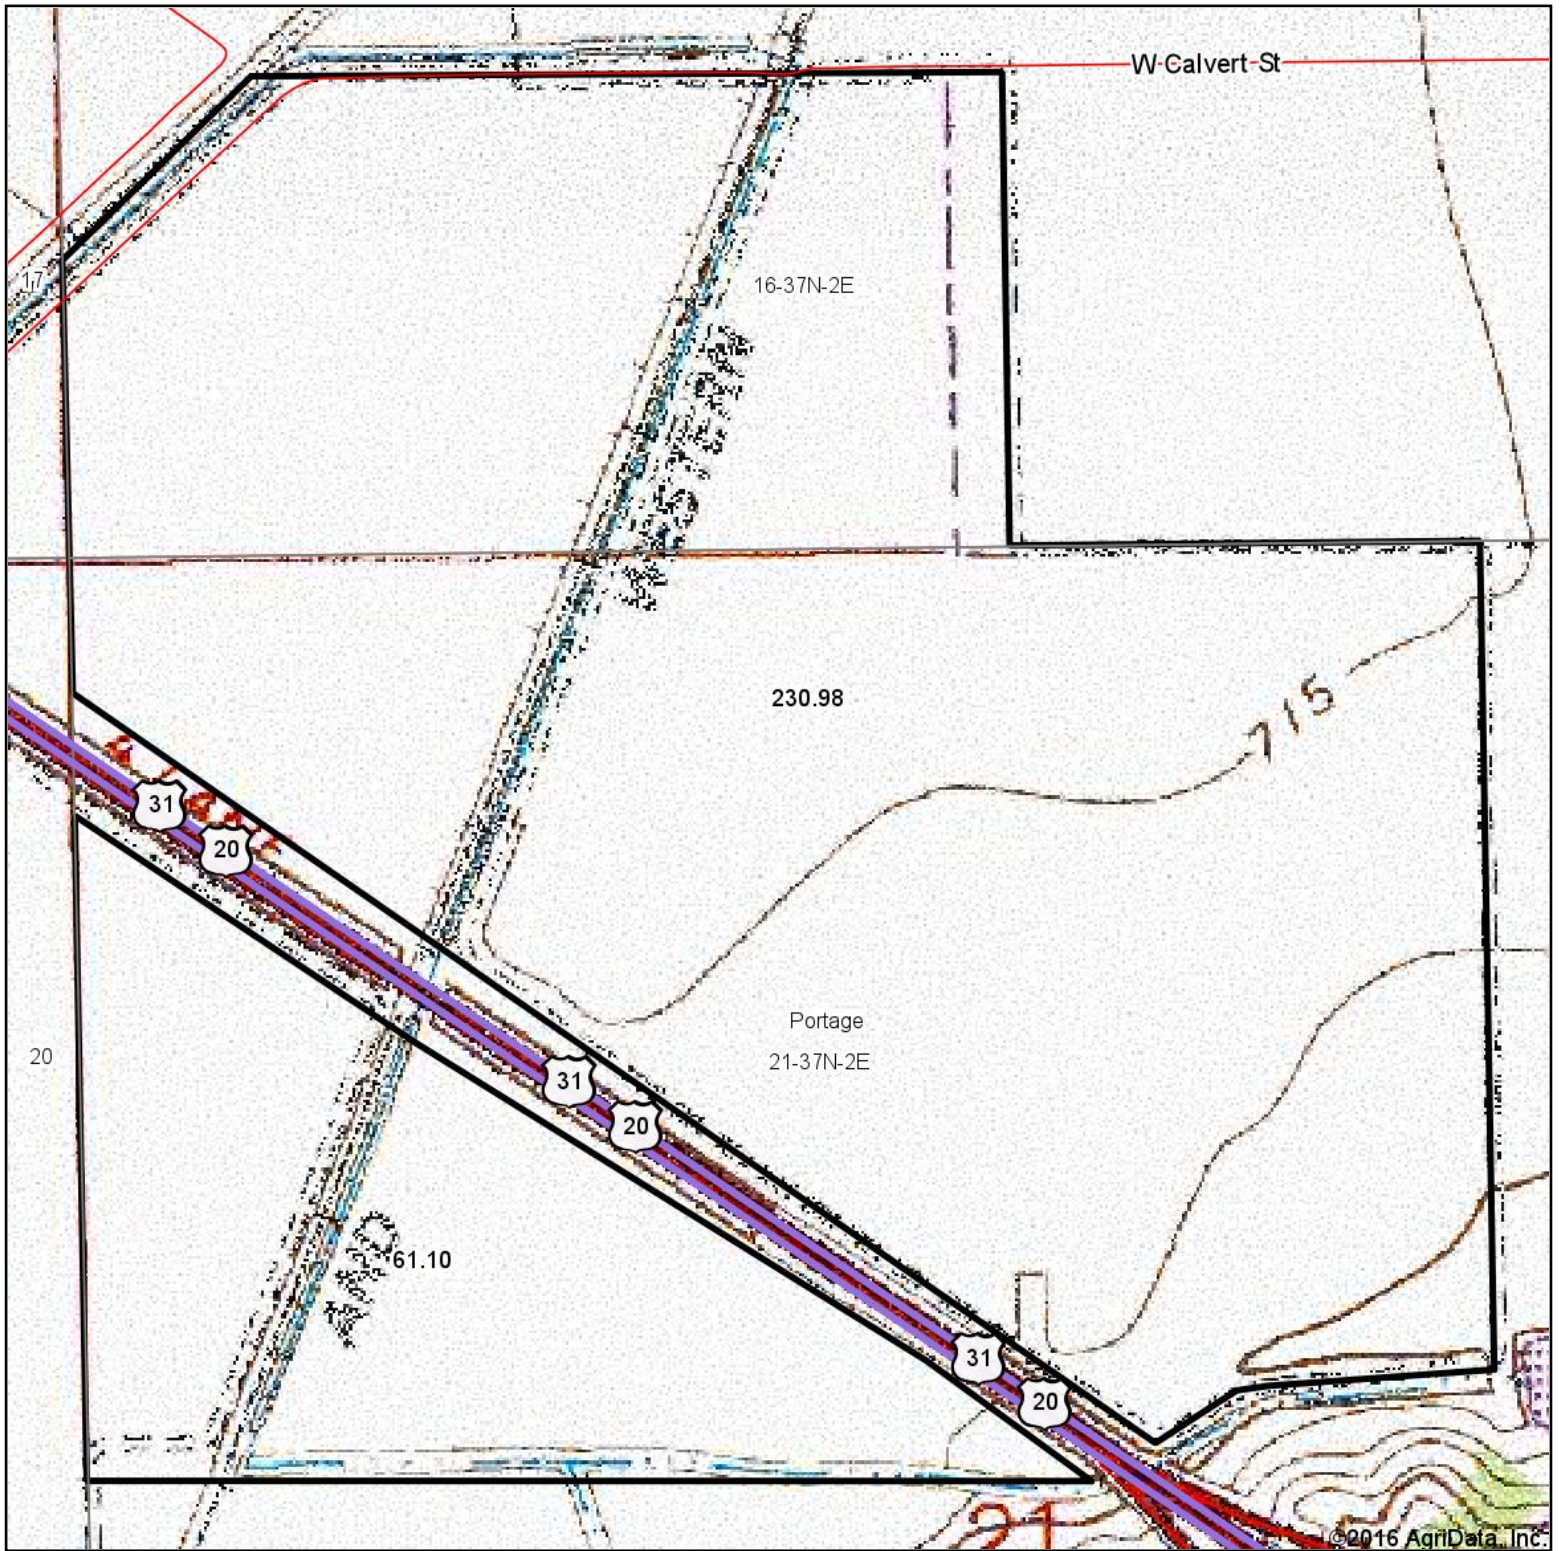

Topography Map

map center: 41° 38' 53.89, -86° 18' 17.2

0ft 620ft 1240ft

Maps Provided By:

© AgriData, Inc. 2016

www.AgriDataInc.com

21-37N-2E
St Joseph County
Indiana

11/8/2016