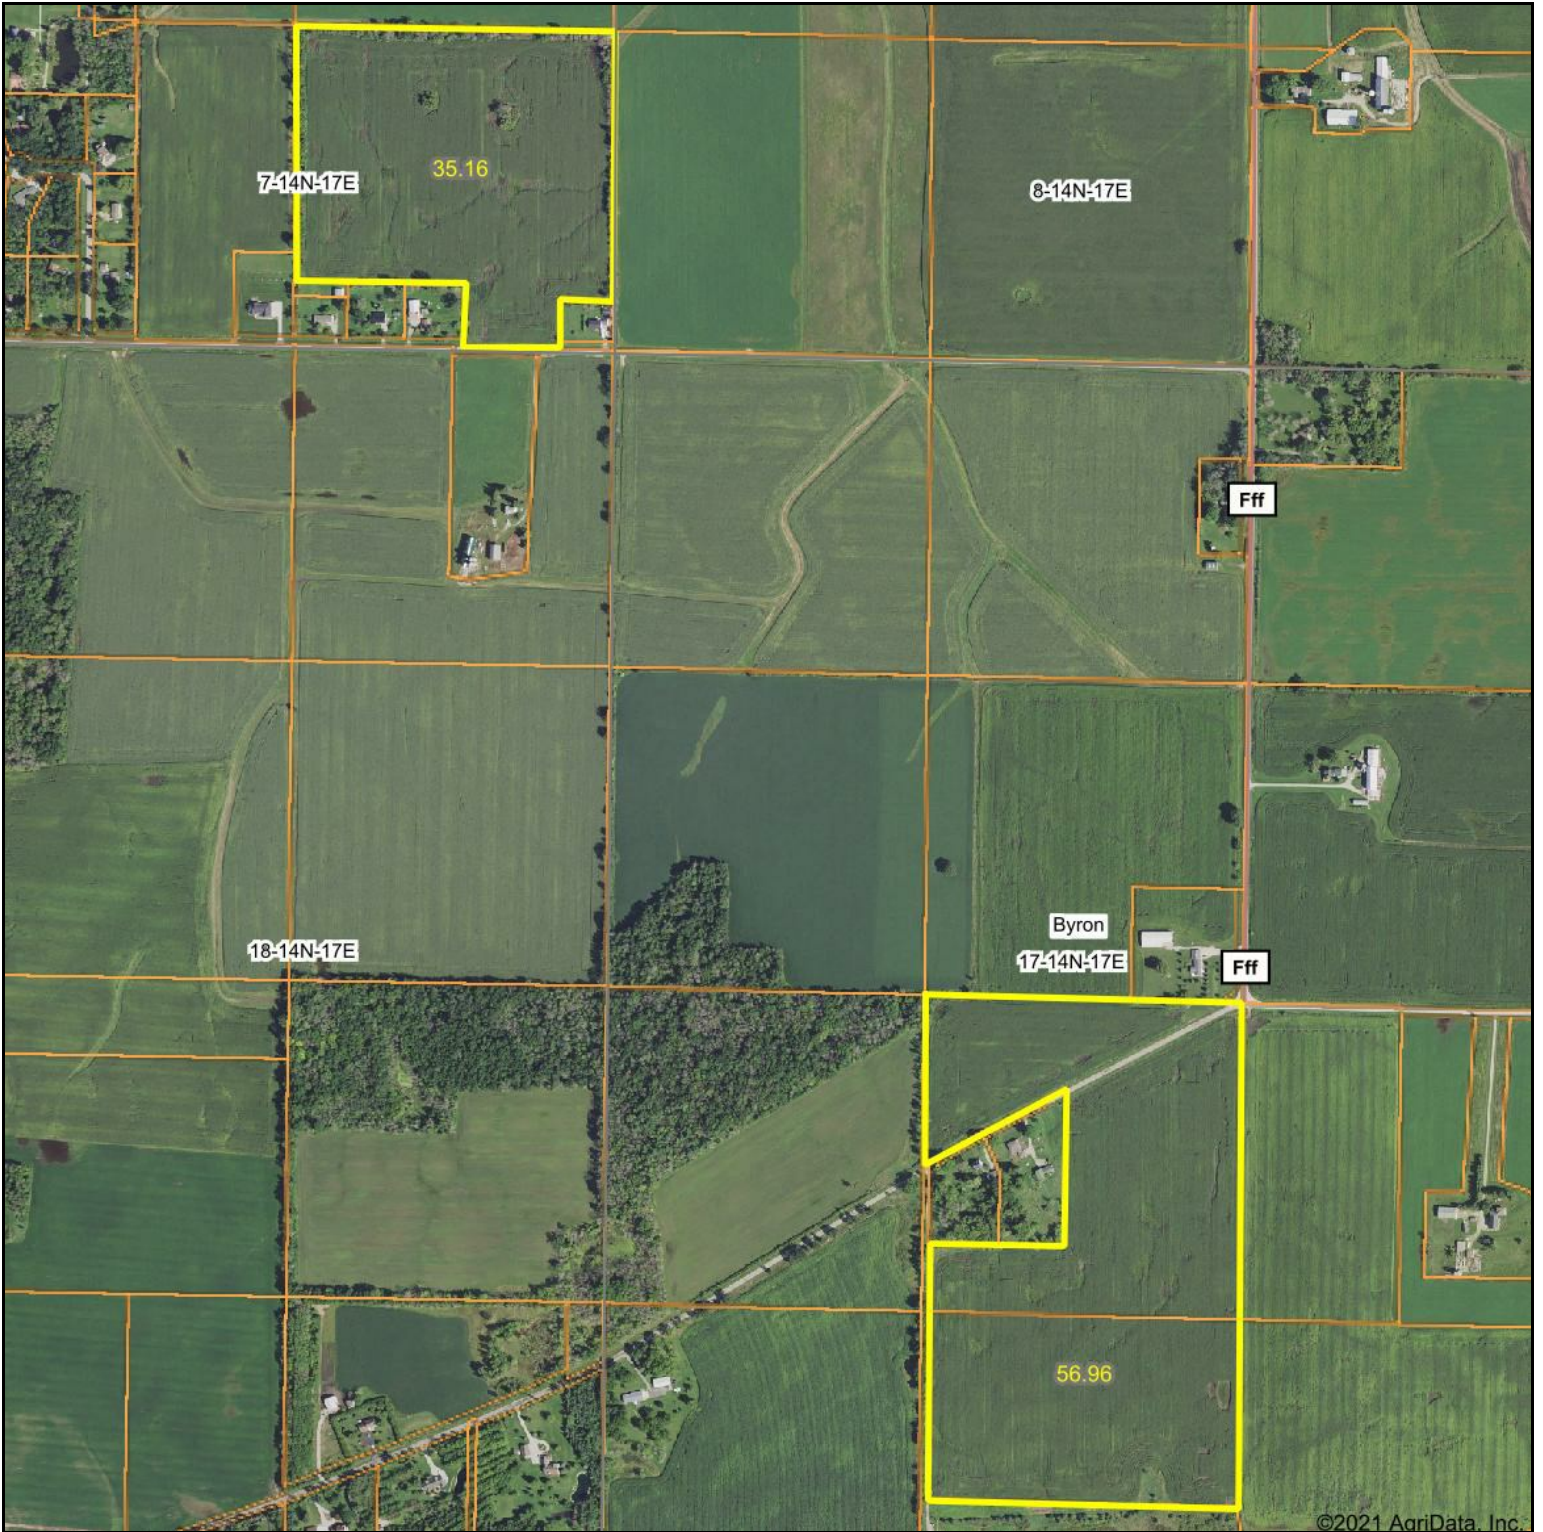

# Aerial Map

Map Center: 43° 41' 7.66, -88° 29' 58.08

Maps Provided By:

© AgriData, Inc. 2021

www.AgriDataInc.com

**17-14N-17E**  
**Fond Du Lac County**  
**Wisconsin**

6/22/2021