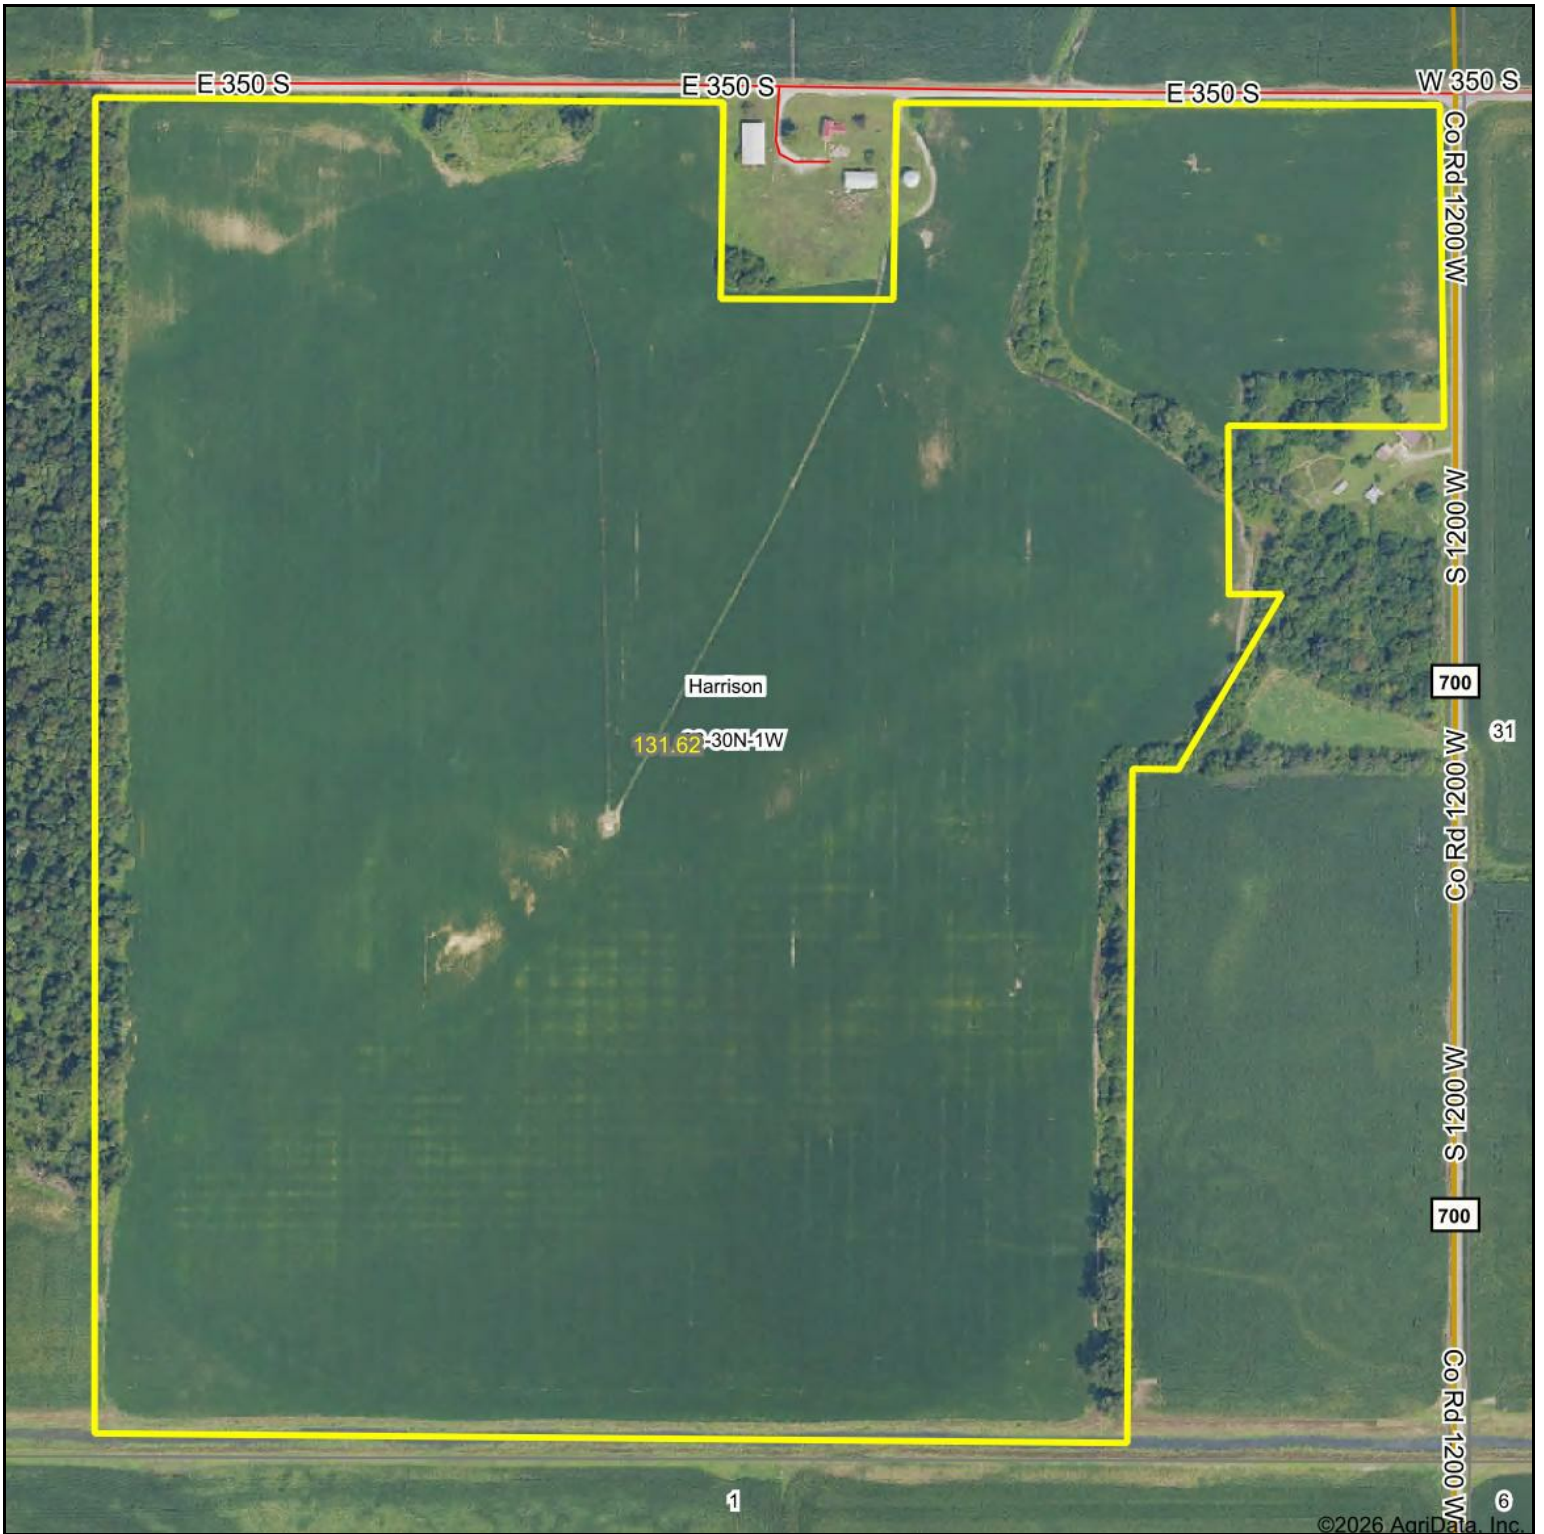

Luhnow Updated

Map Center: 41° 0' 2.08, -86° 28' 22.02

36-30N-1W
Pulaski County
Indiana

Maps Provided By:
surety
CUSTOMIZED ONLINE MAPPING
© AgriData, Inc. 2025 www.AgriDataInc.com

4/13/2026