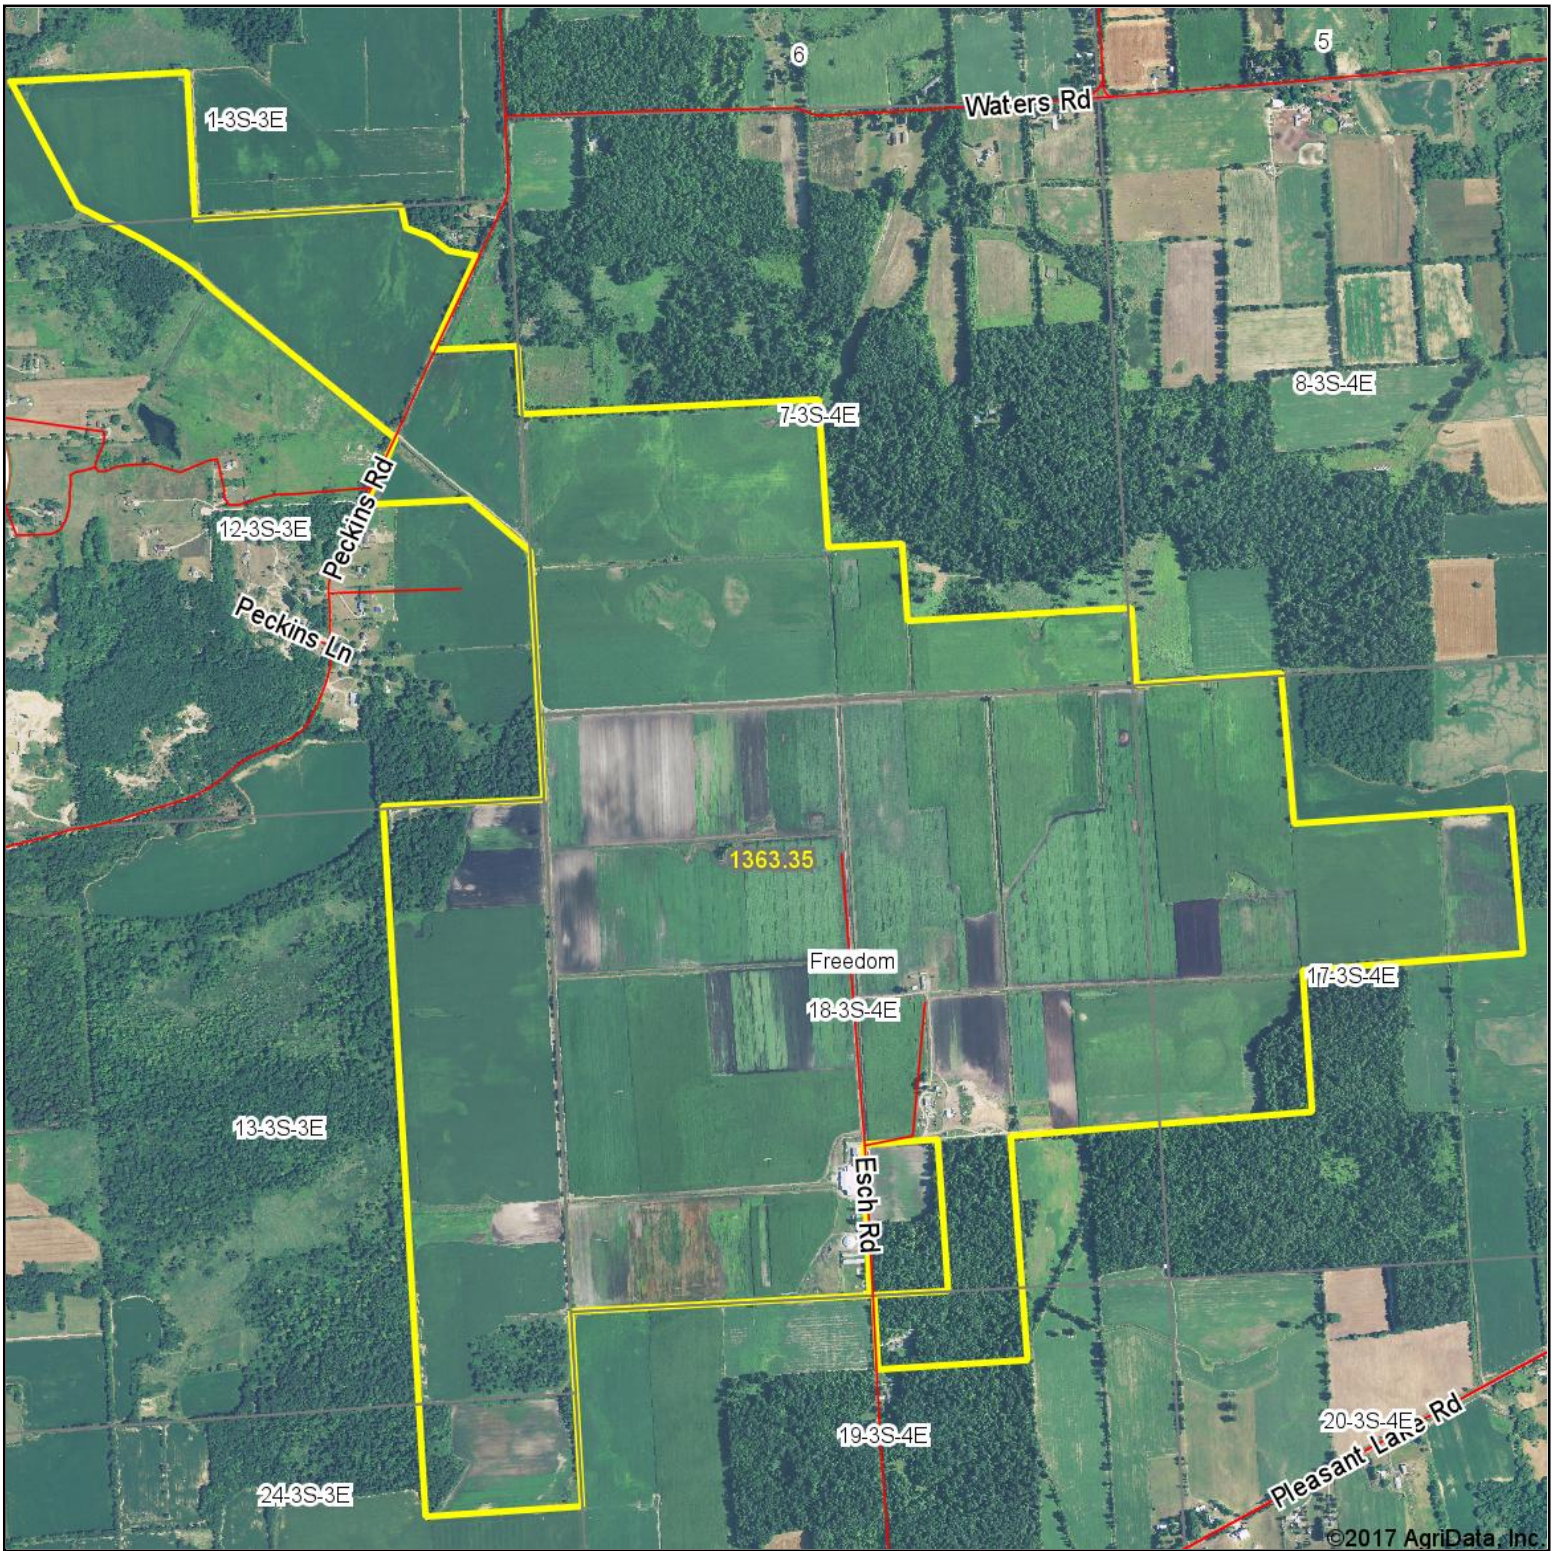

Aerial Map

map center: 42° 13' 19.06, -84° 0' 18.78

Maps Provided By:

© AgriData, Inc. 2017

www.AgriDataInc.com

18-3S-4E
Washtenaw County
Michigan

2/8/2017