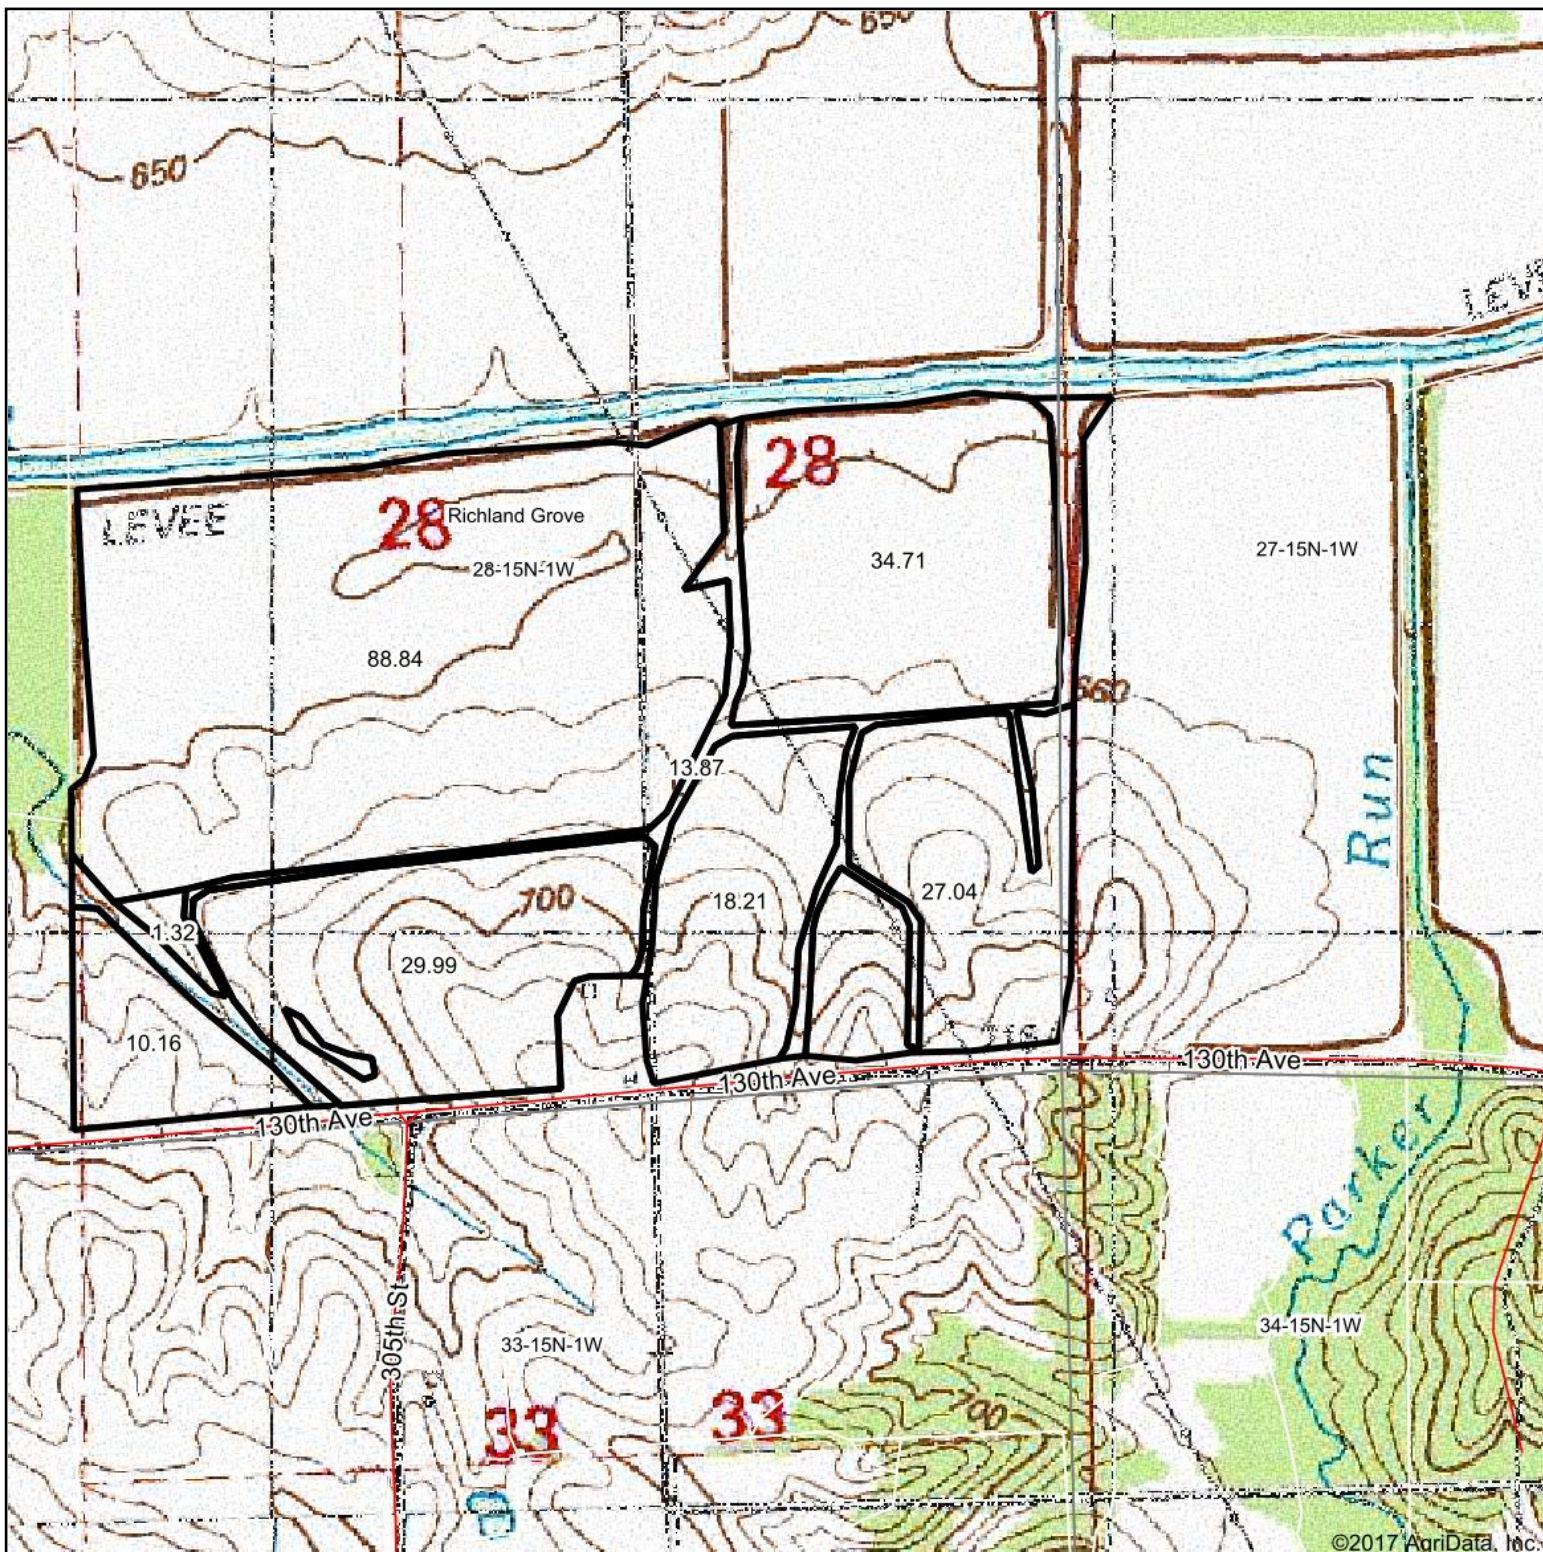

Topography Map

©2017 AgriData, Inc.

map center: 41° 15' 28.18, -90° 29' 53.6

Maps Provided By:

© AgriData, Inc. 2017

www.AgriDataInc.com

28-15N-1W
Mercer County
Illinois

10/31/2017