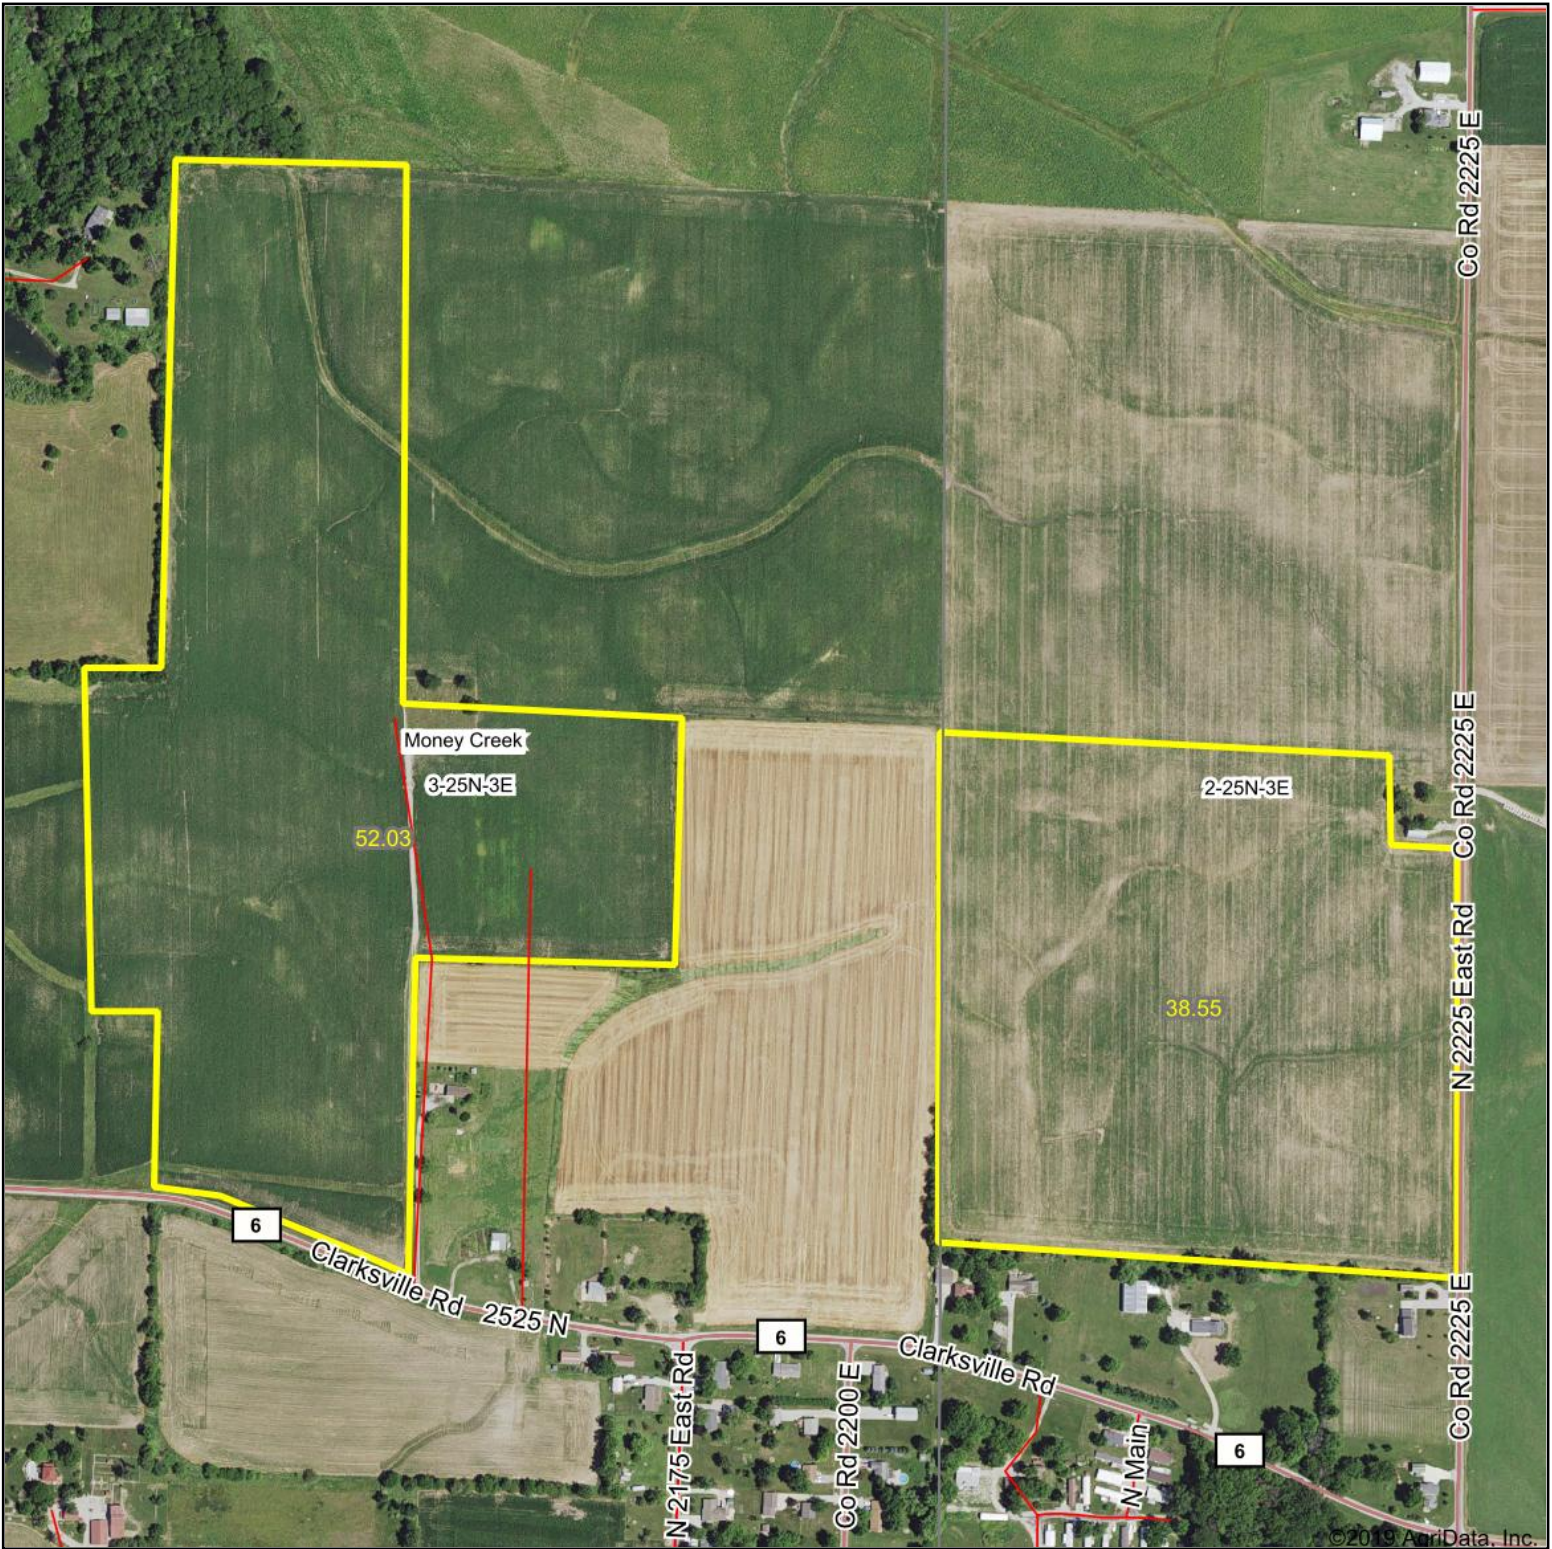

Aerial Map

©2019 AgriData, Inc.

Map Center: 40° 39' 17.27, -88° 50' 52.86

3-25N-3E
McLean County
Illinois

12/12/2019

Soils data provided by University of Illinois at Champaign-Urbana.