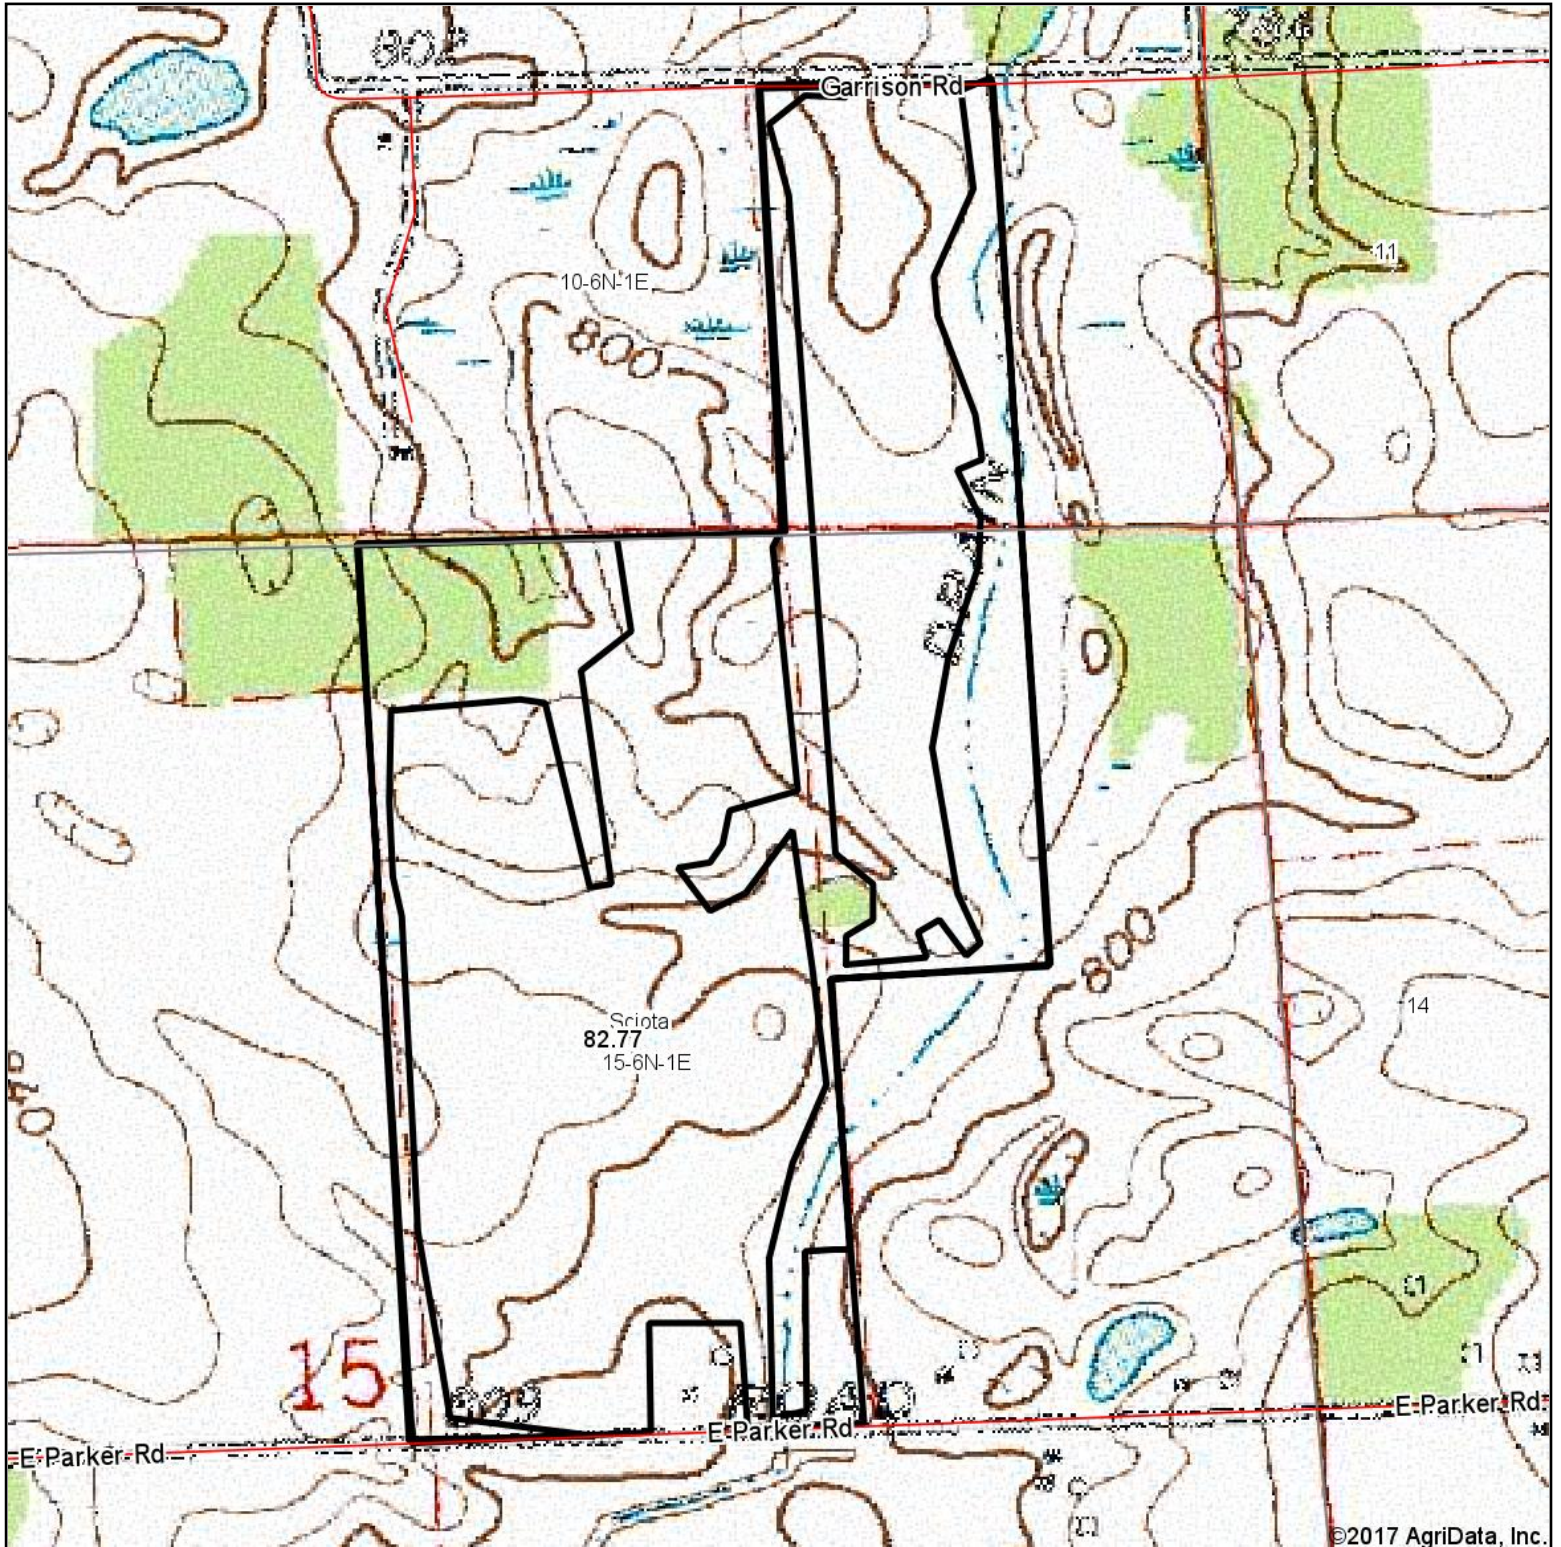

Topography Map

©2017 AgriData, Inc.

map center: 42° 55' 4.64, -84° 19' 23.11

Maps Provided By:

© AgriData, Inc. 2017

www.AgriDataInc.com

15-6N-1E
Shiawassee County
Michigan

5/24/2017