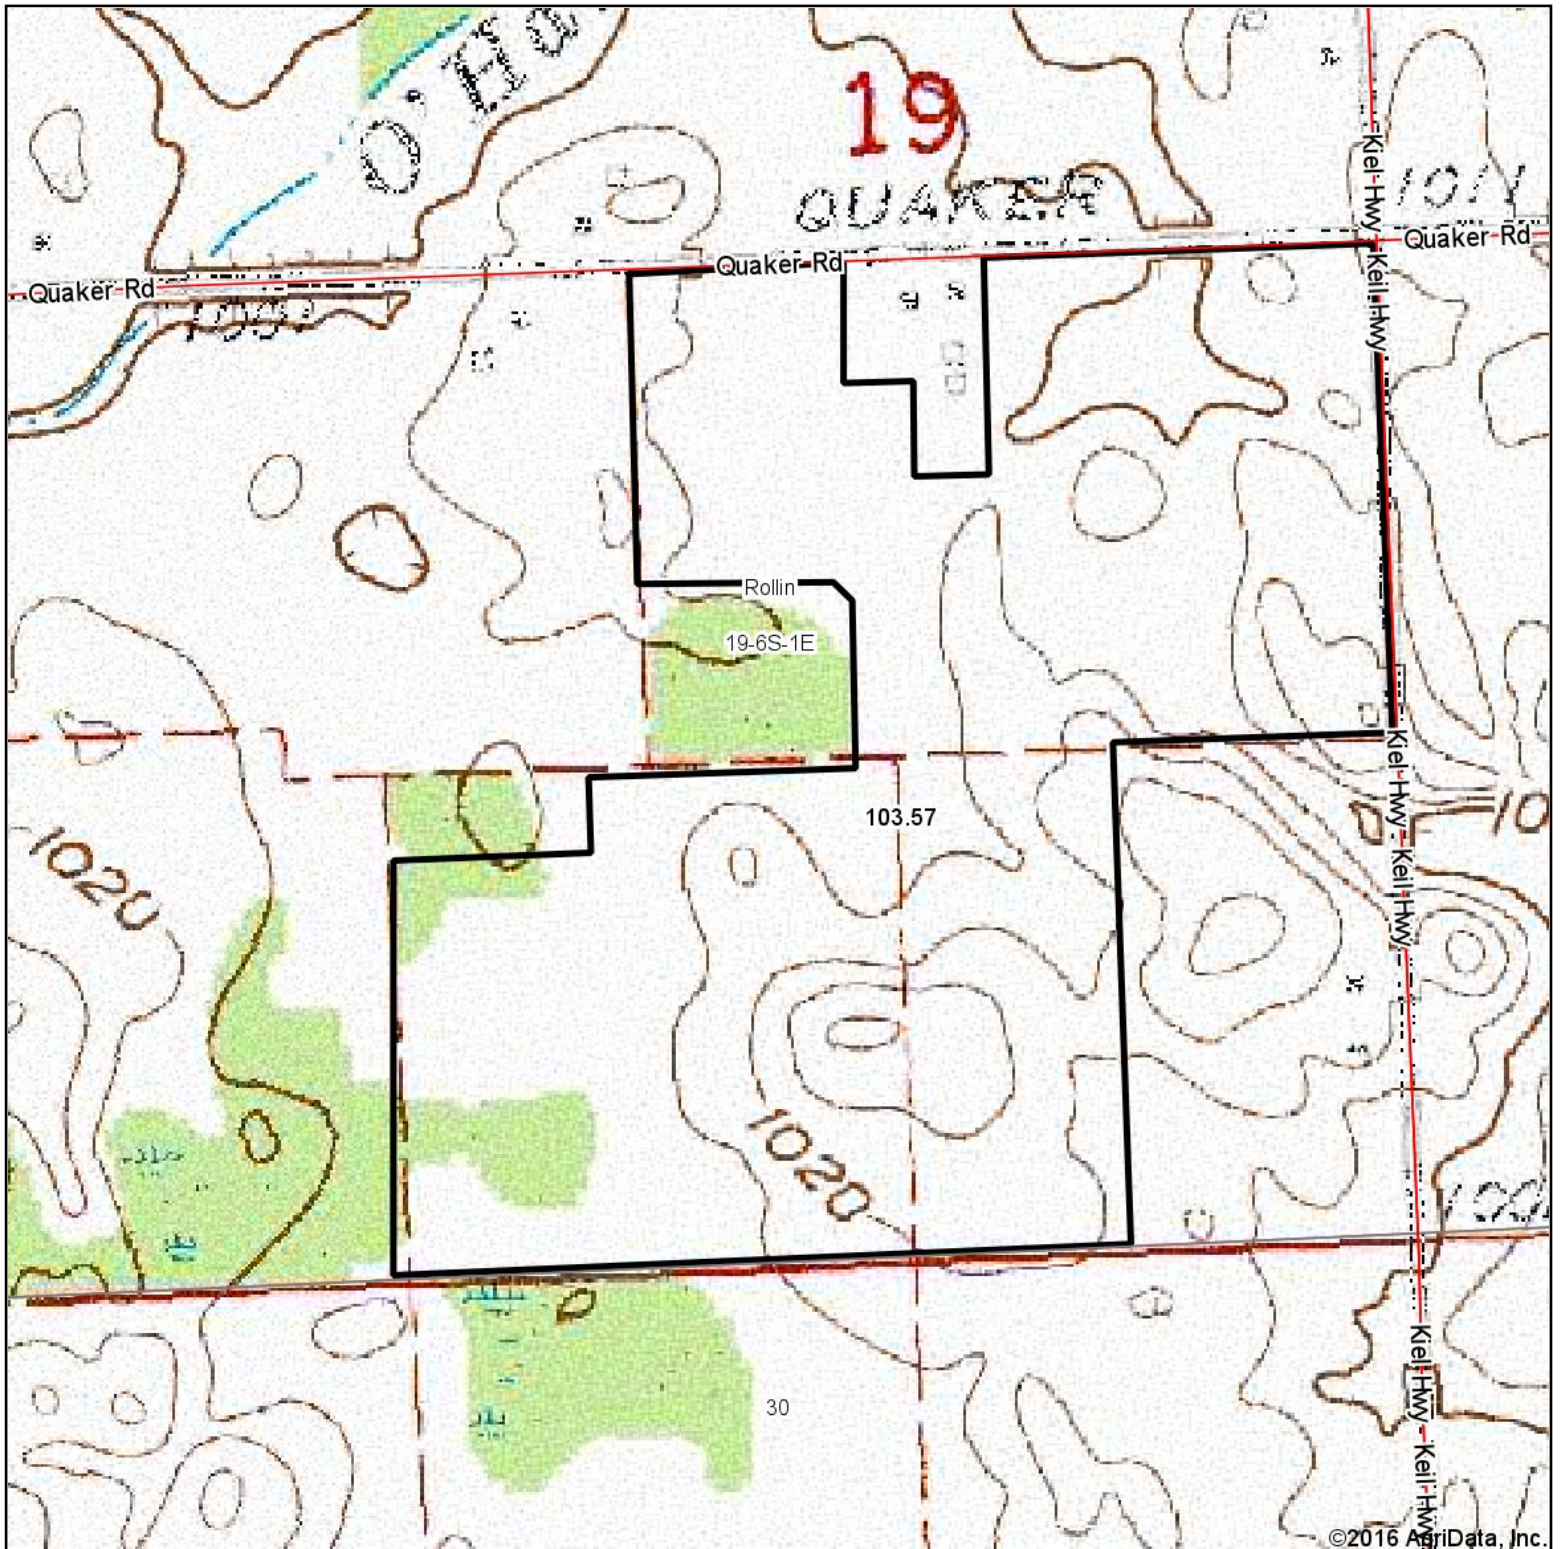

Topography Map

©2016 AgriData, Inc.

map center: 41° 55' 53.29, -84° 21' 15.38

Maps Provided By:

© AgriData, Inc. 2016

www.AgriDataInc.com

19-6S-1E
Lenawee County
Michigan

8/19/2016