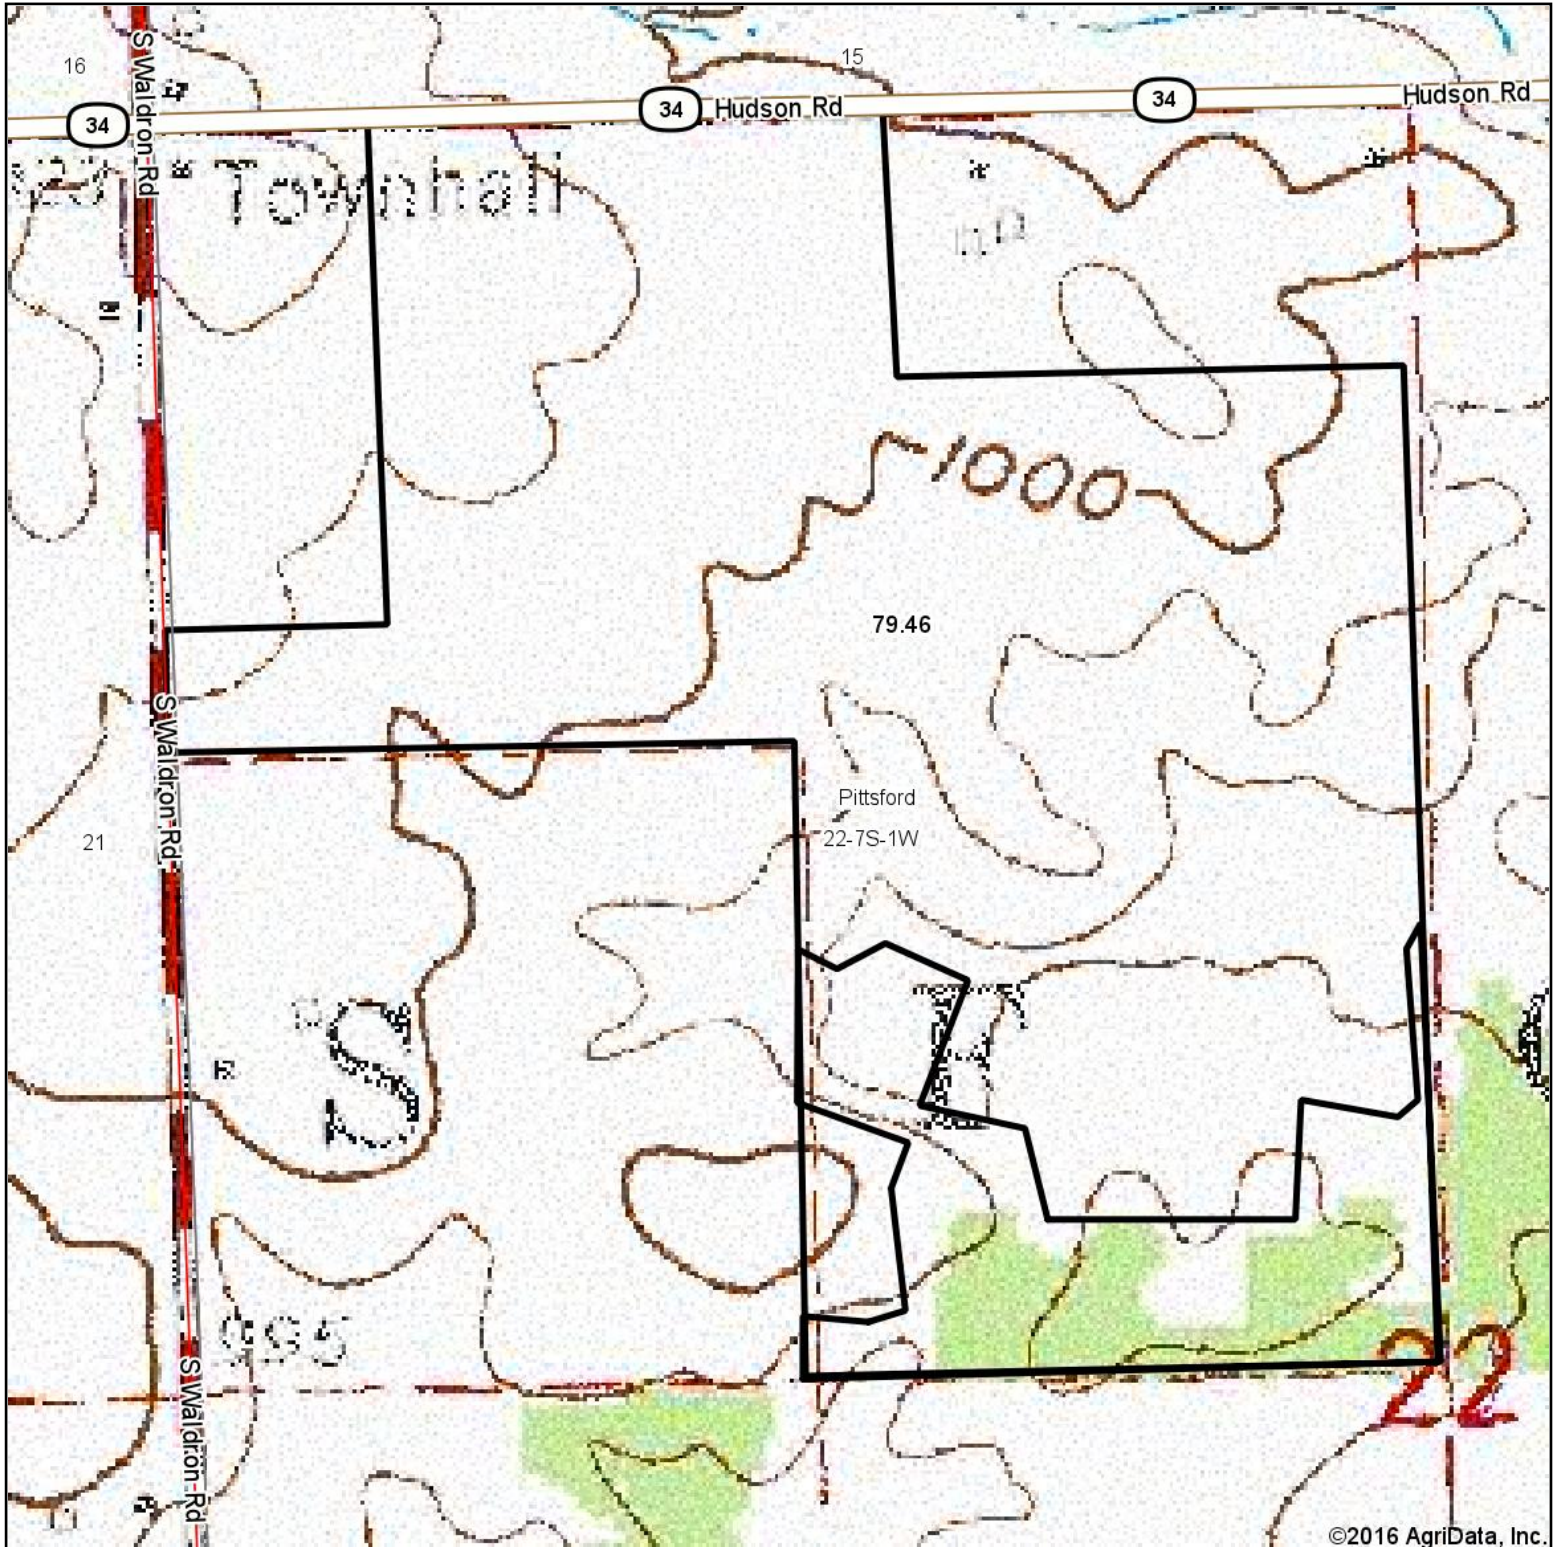

Topography Map

map center: 41° 51' 4.03, 84° 24' 54.8

22-7S-1W
Hillsdale County
Michigan

5/5/2016

Maps Provided By:

CUSTOMIZED ONLINE MAPPING
© AgriData, Inc. 2016 www.AgridataInc.com