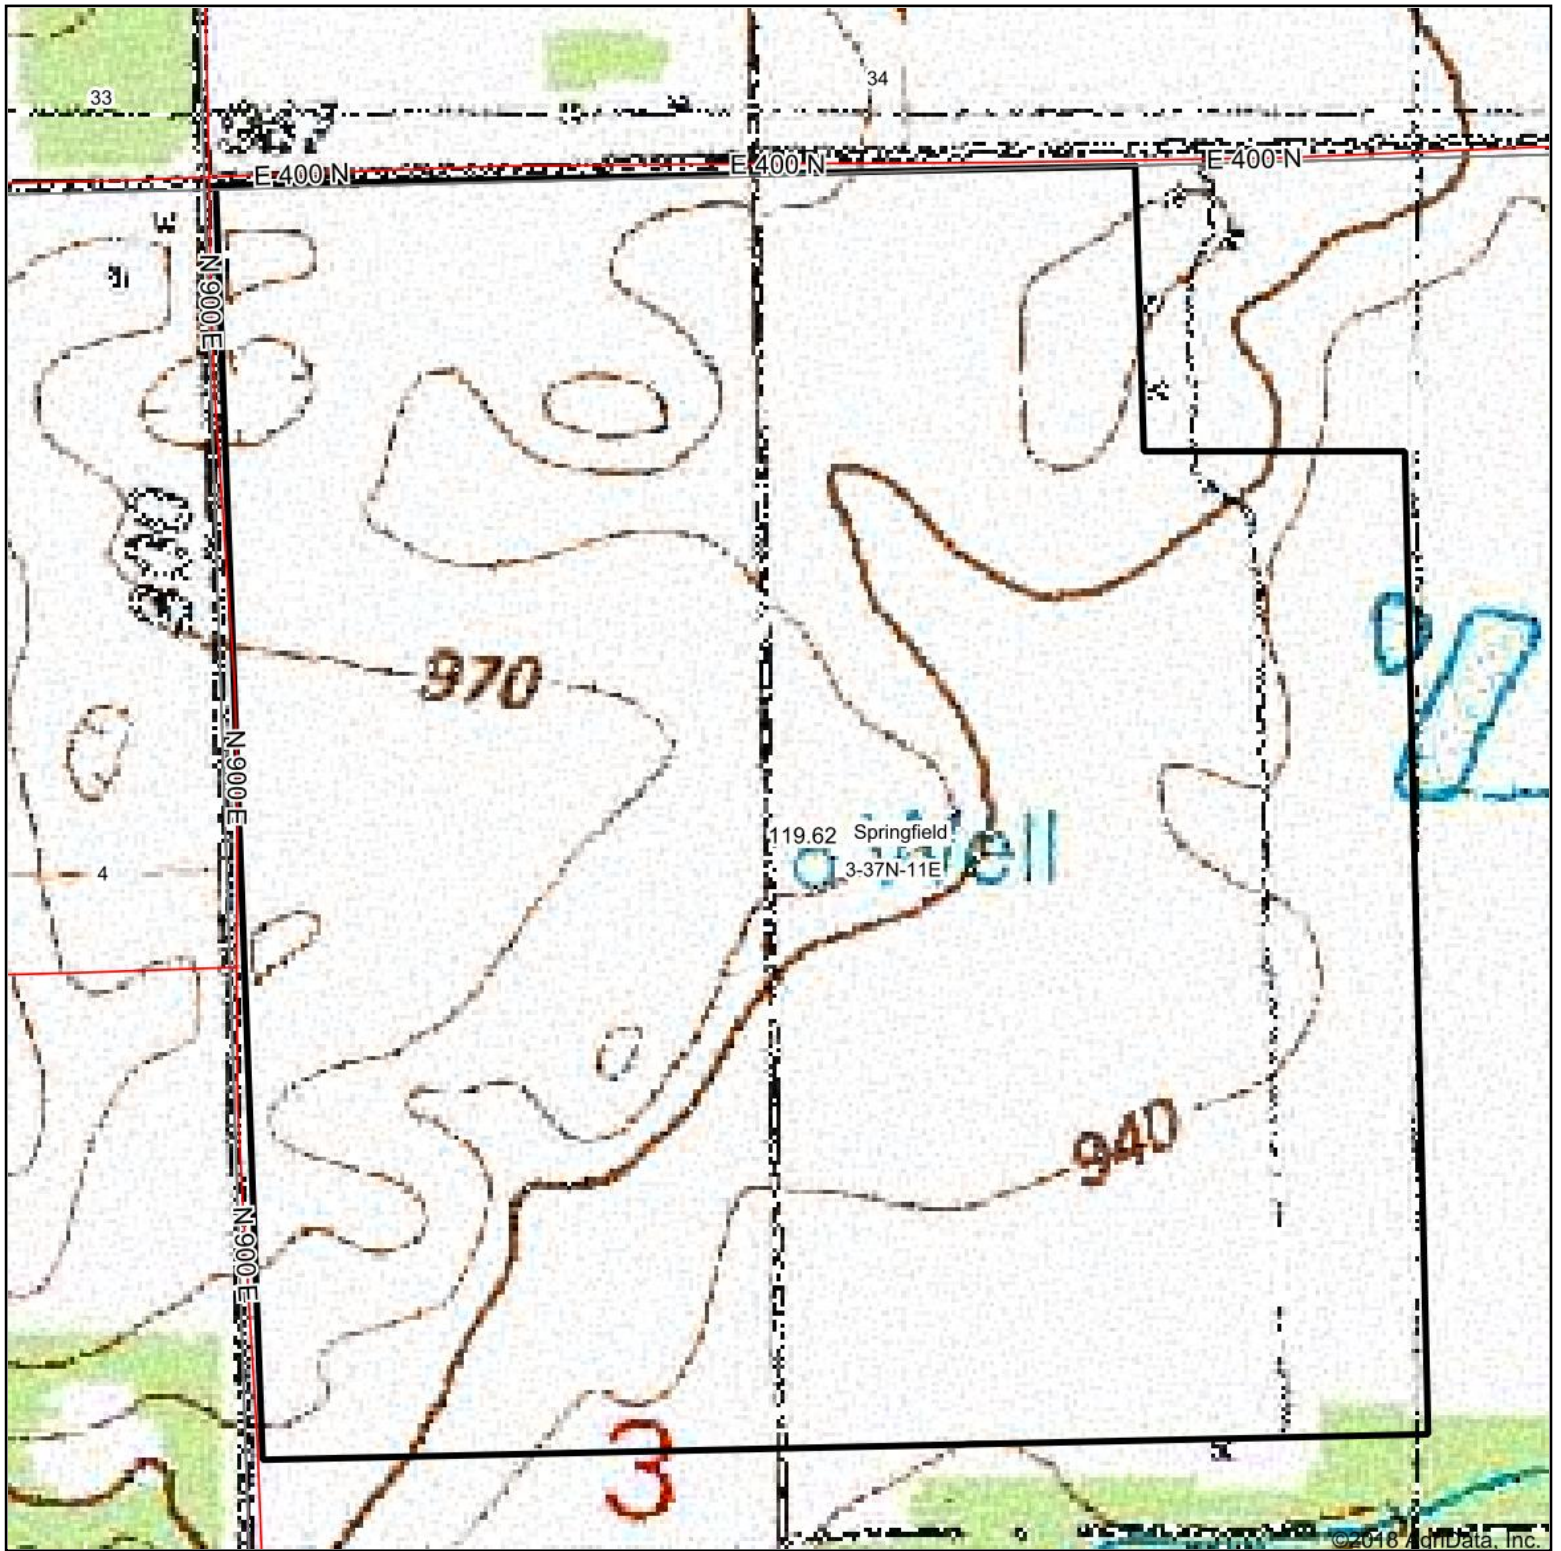

Topography Map

©2018 AgriData, Inc.

map center: 41° 41' 49.33, -85° 14' 59.77

Maps Provided By:

© Agridata, Inc. 2018

www.AgridataInc.com

3-37N-11E
Lagrange County
Indiana

1/31/2018