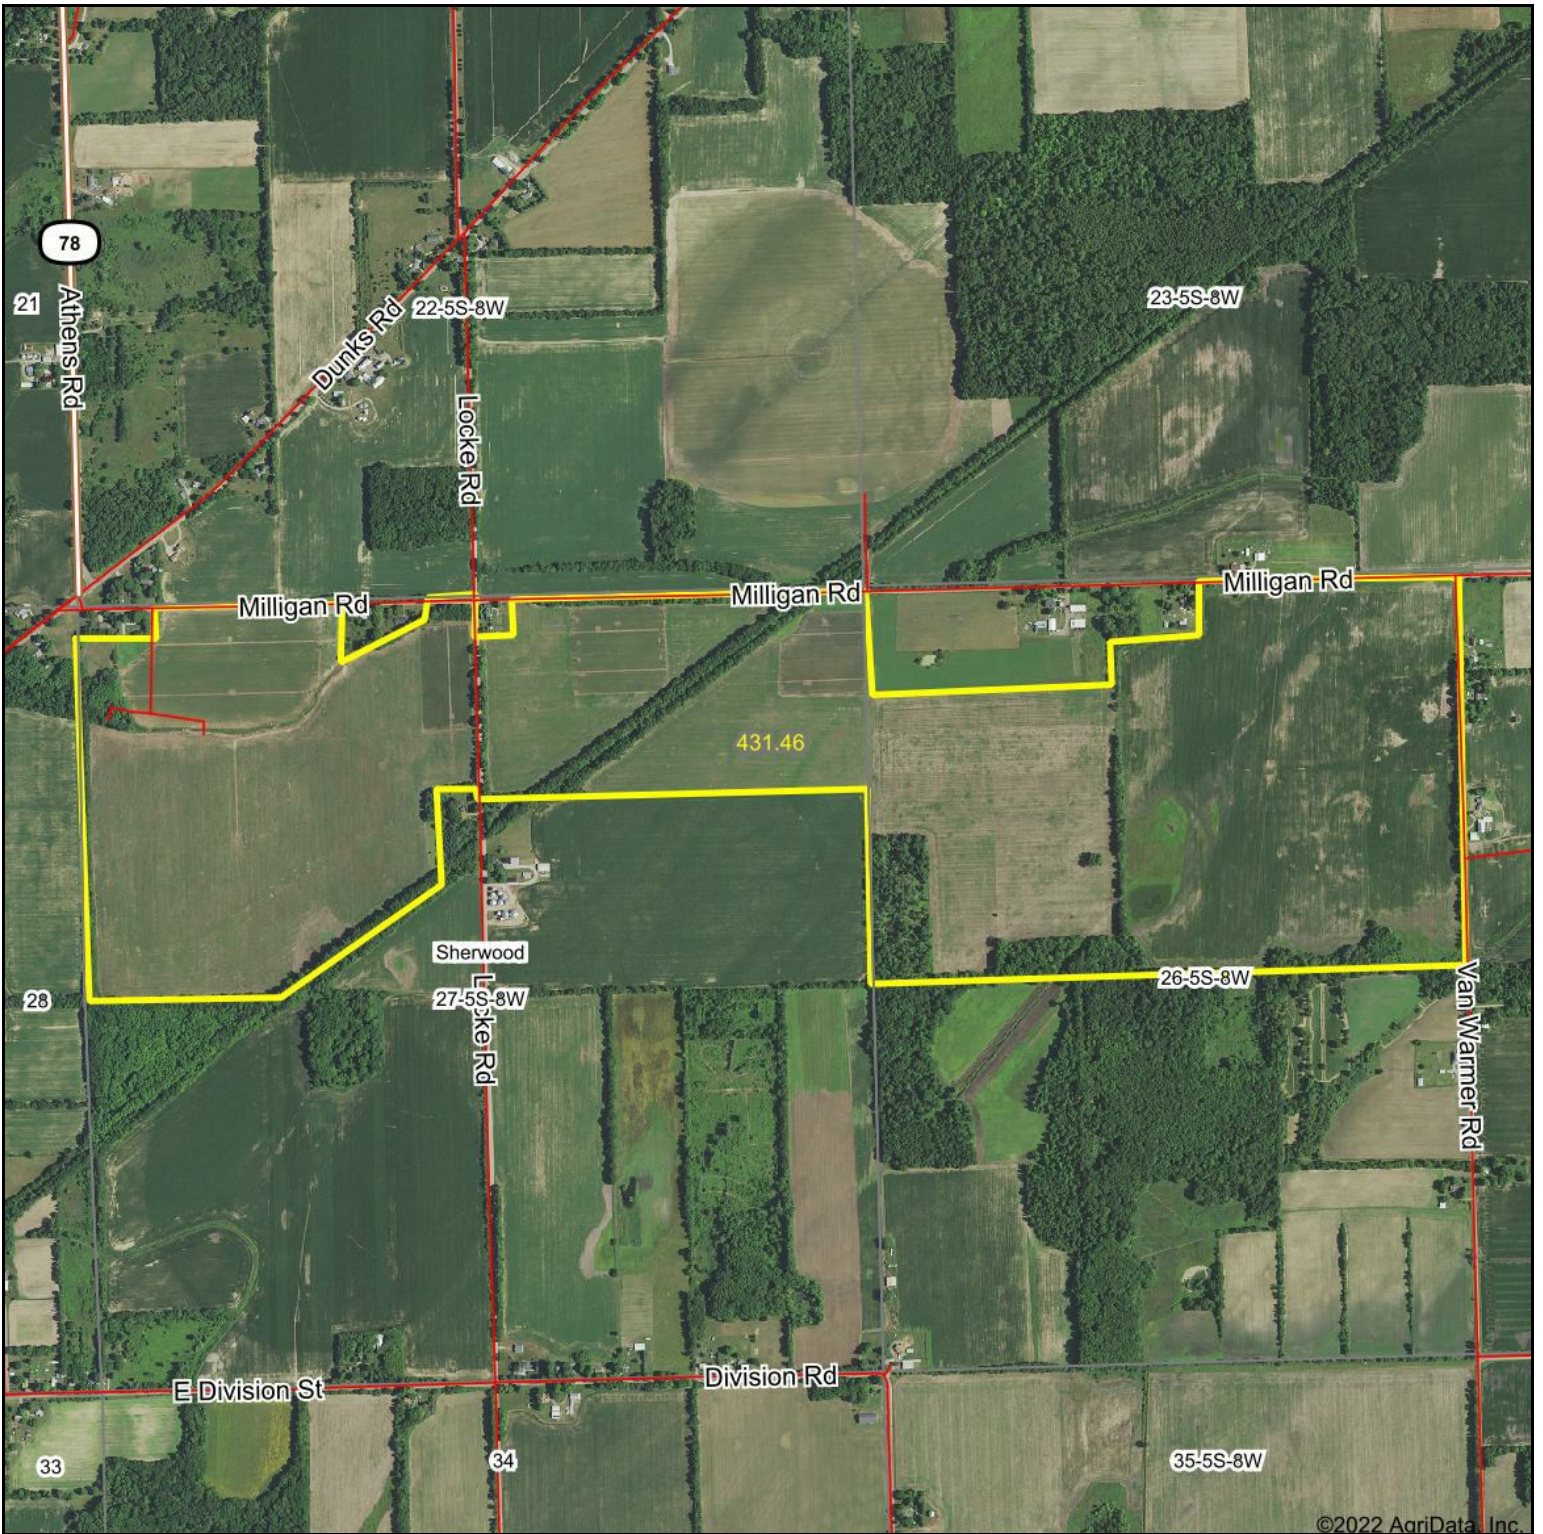

Aerial Map

Map Center: 42° 0' 39.1, -85° 13' 3.45

27-5S-8W
Branch County
Michigan

10/31/2022