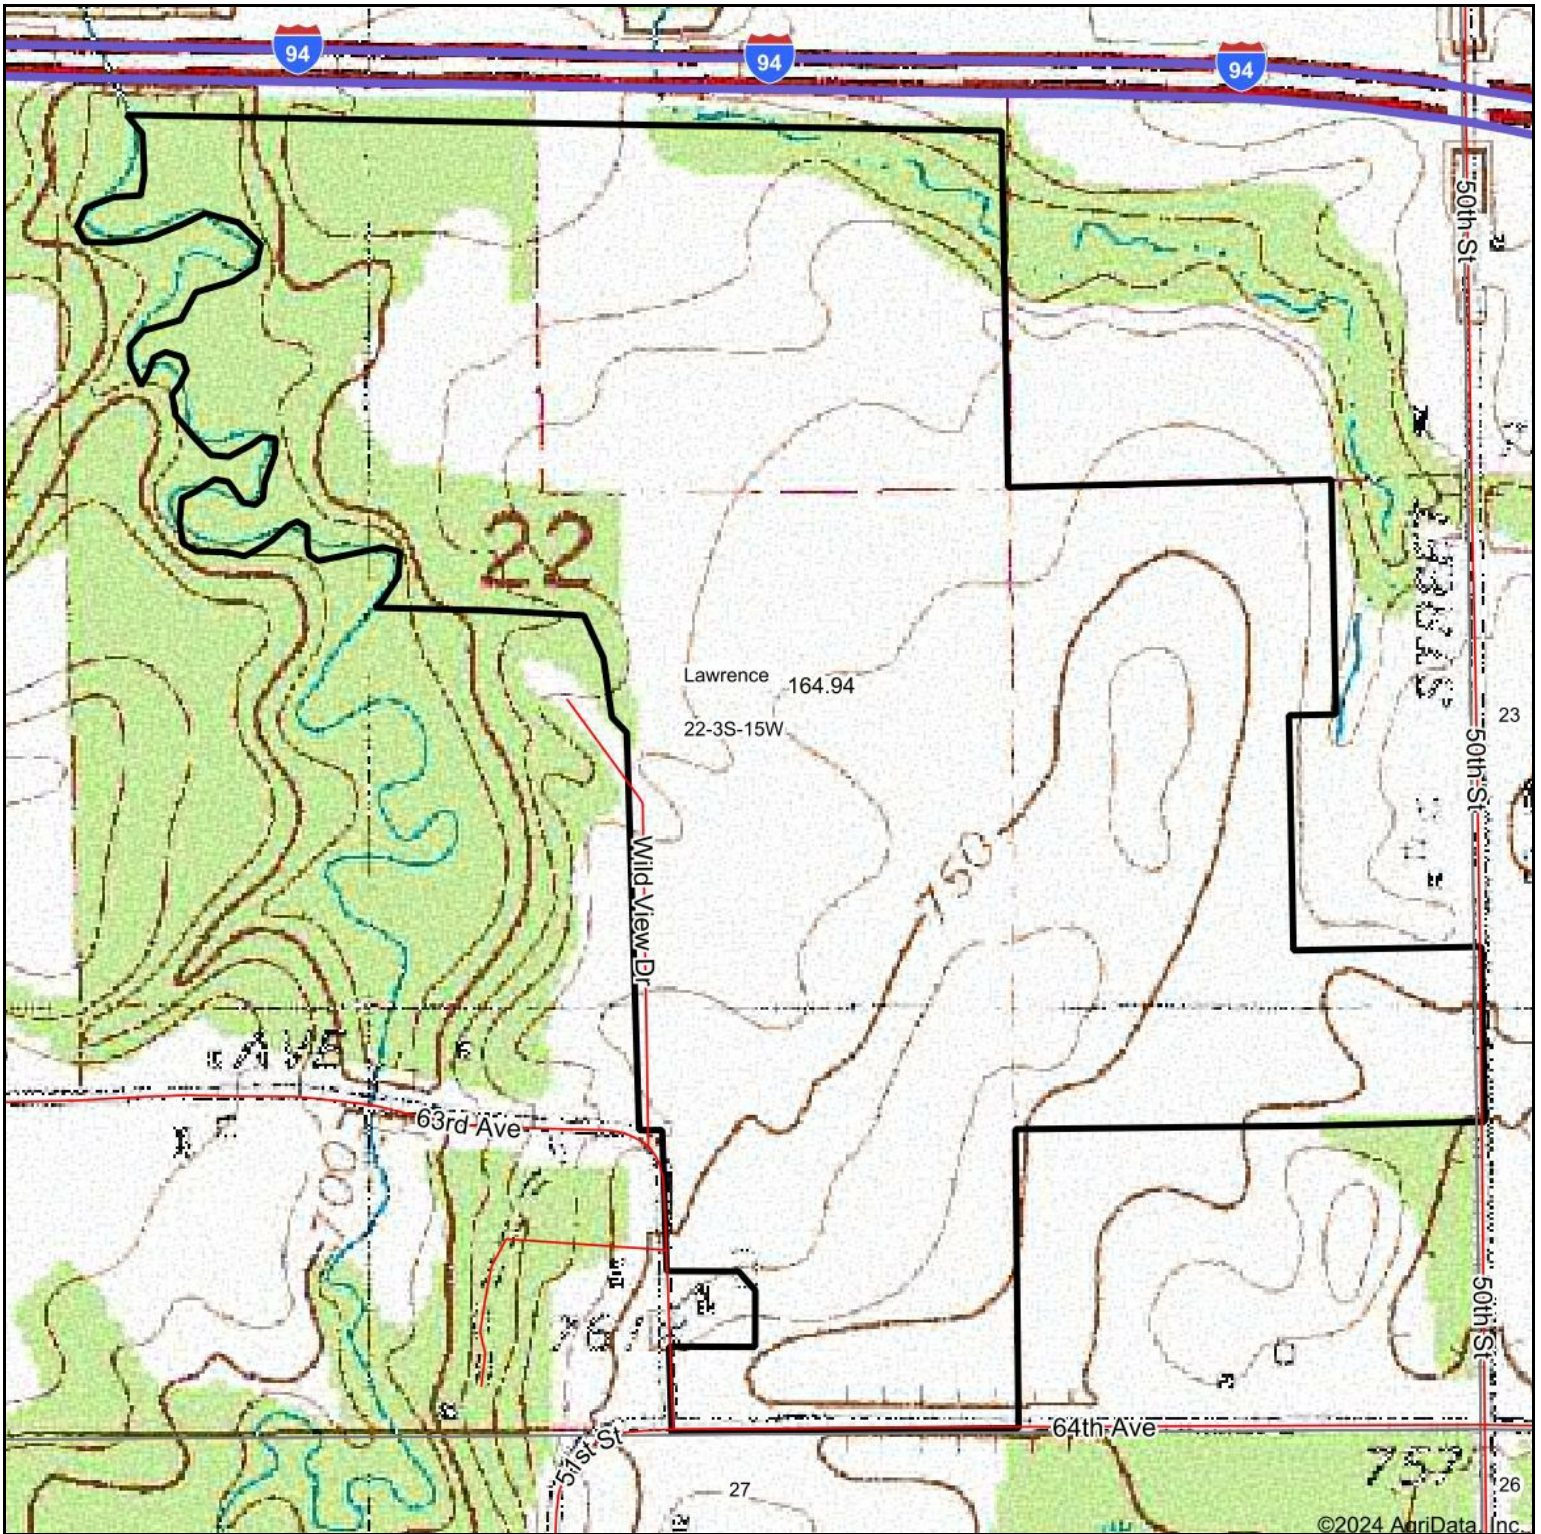

Topography Map

©2024 AgriData, Inc.

Map Center: 42° 11' 27.49, -86° 2' 20.8

Maps Provided By:

© AgriData, Inc. 2023 www.AgriDataInc.com

22-3S-15W
Van Buren County
Michigan

7/10/2024