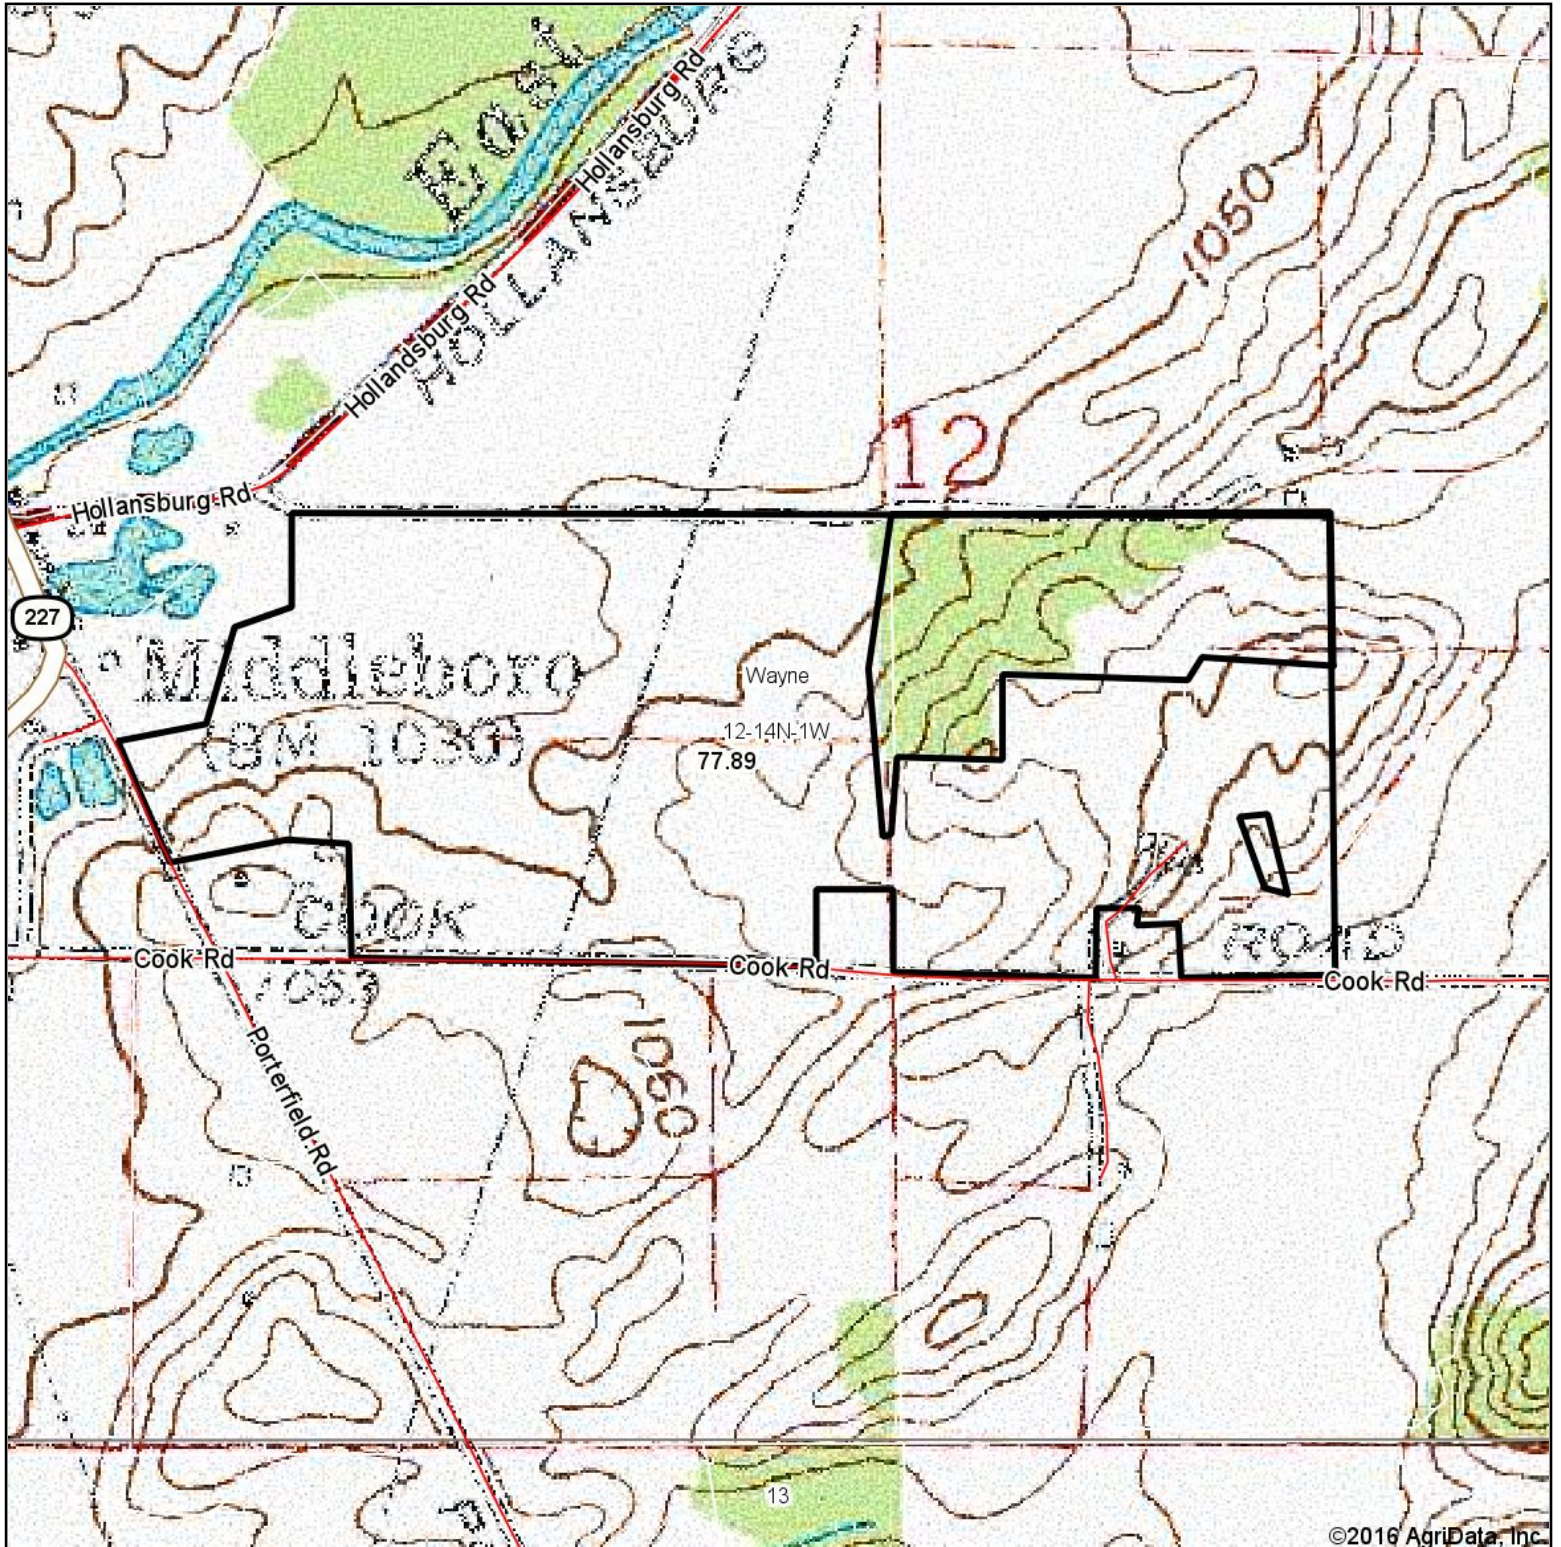

Topography Map

©2016 AgriData, Inc.

map center: 39° 53' 33.79, -84° 49' 25.05

Maps Provided By:

© AgriData, Inc. 2016

www.AgriDataInc.com

12-14N-1W
Wayne County
Indiana

12/15/2016