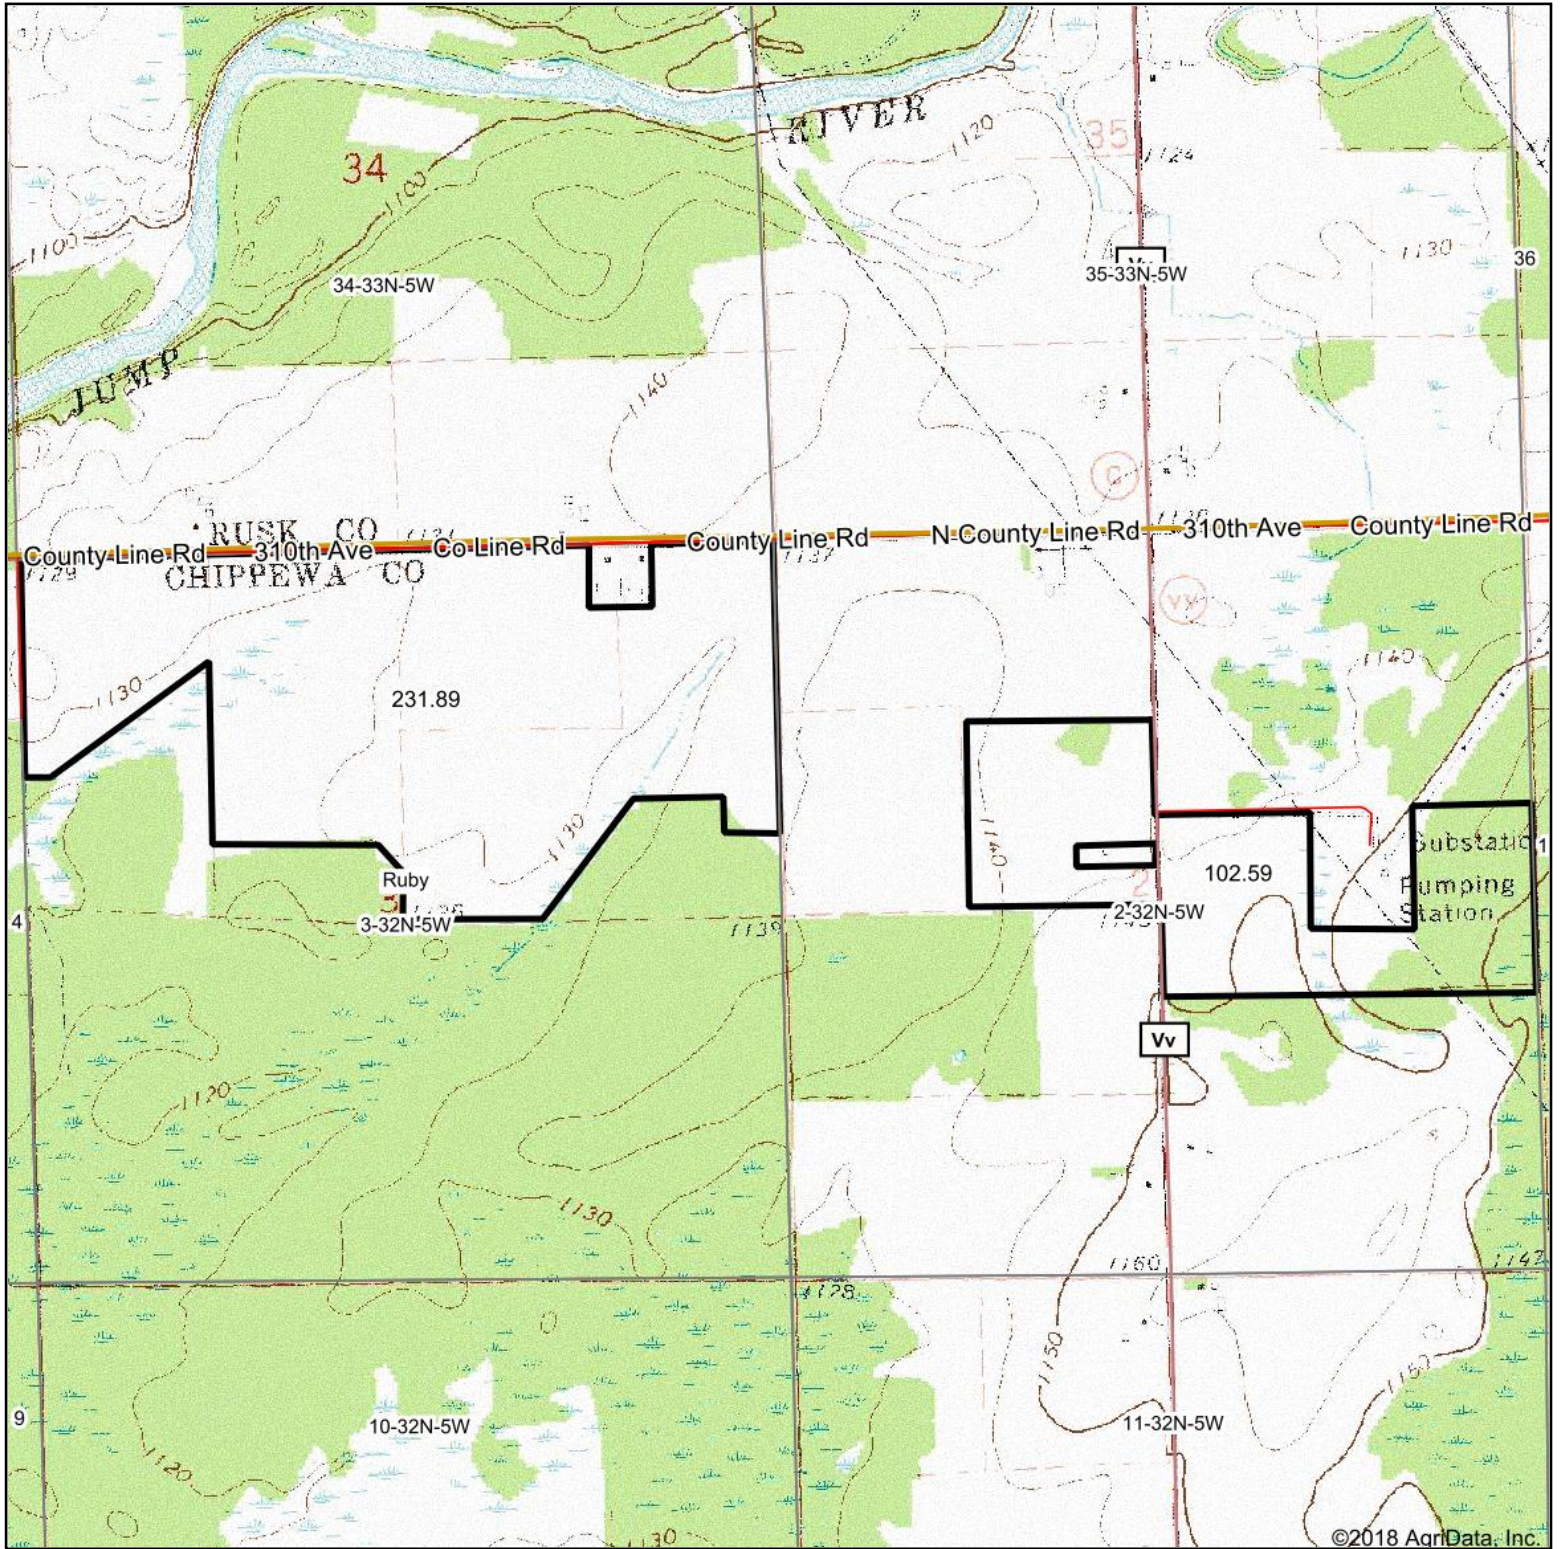

Topography Map

©2018 AgriData, Inc.

map center: 45° 17' 14.43, -90° 57' 59.05

0ft 1555ft 3110ft

3-32N-5W
Chippewa County
Wisconsin

1/31/2018