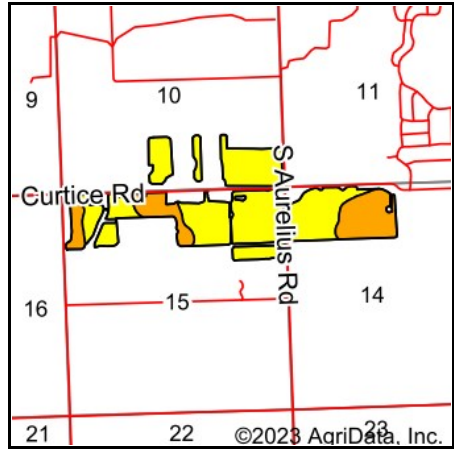

Soils Map

Soils data provided by USDA and NRCS.

©2023 AgriData, Inc.

State: **Michigan**
 County: **Ingham**
 Location: **15-2N-2W**
 Township: **Aurelius**
 Acres: **230.37**
 Date: **9/11/2023**

Maps Provided By:

© AgriData, Inc. 2023

www.AgriDataInc.com

Archived Soils Ending 2/5/2014

Code	Soil Description	Acres	Percent of field	Non-Irr Class Legend	Non-Irr Class *c	Corn Bu	Corn silage Tons	Soybeans Bu	NCCPI Corn
Ed	Edwards muck	172.57	74.9%		IVw	95	16	34	70
Hn	Houghton muck	57.80	25.1%		IIIw	130	20	35	83
Weighted Average					3.75	103.8	17	34.3	73.3