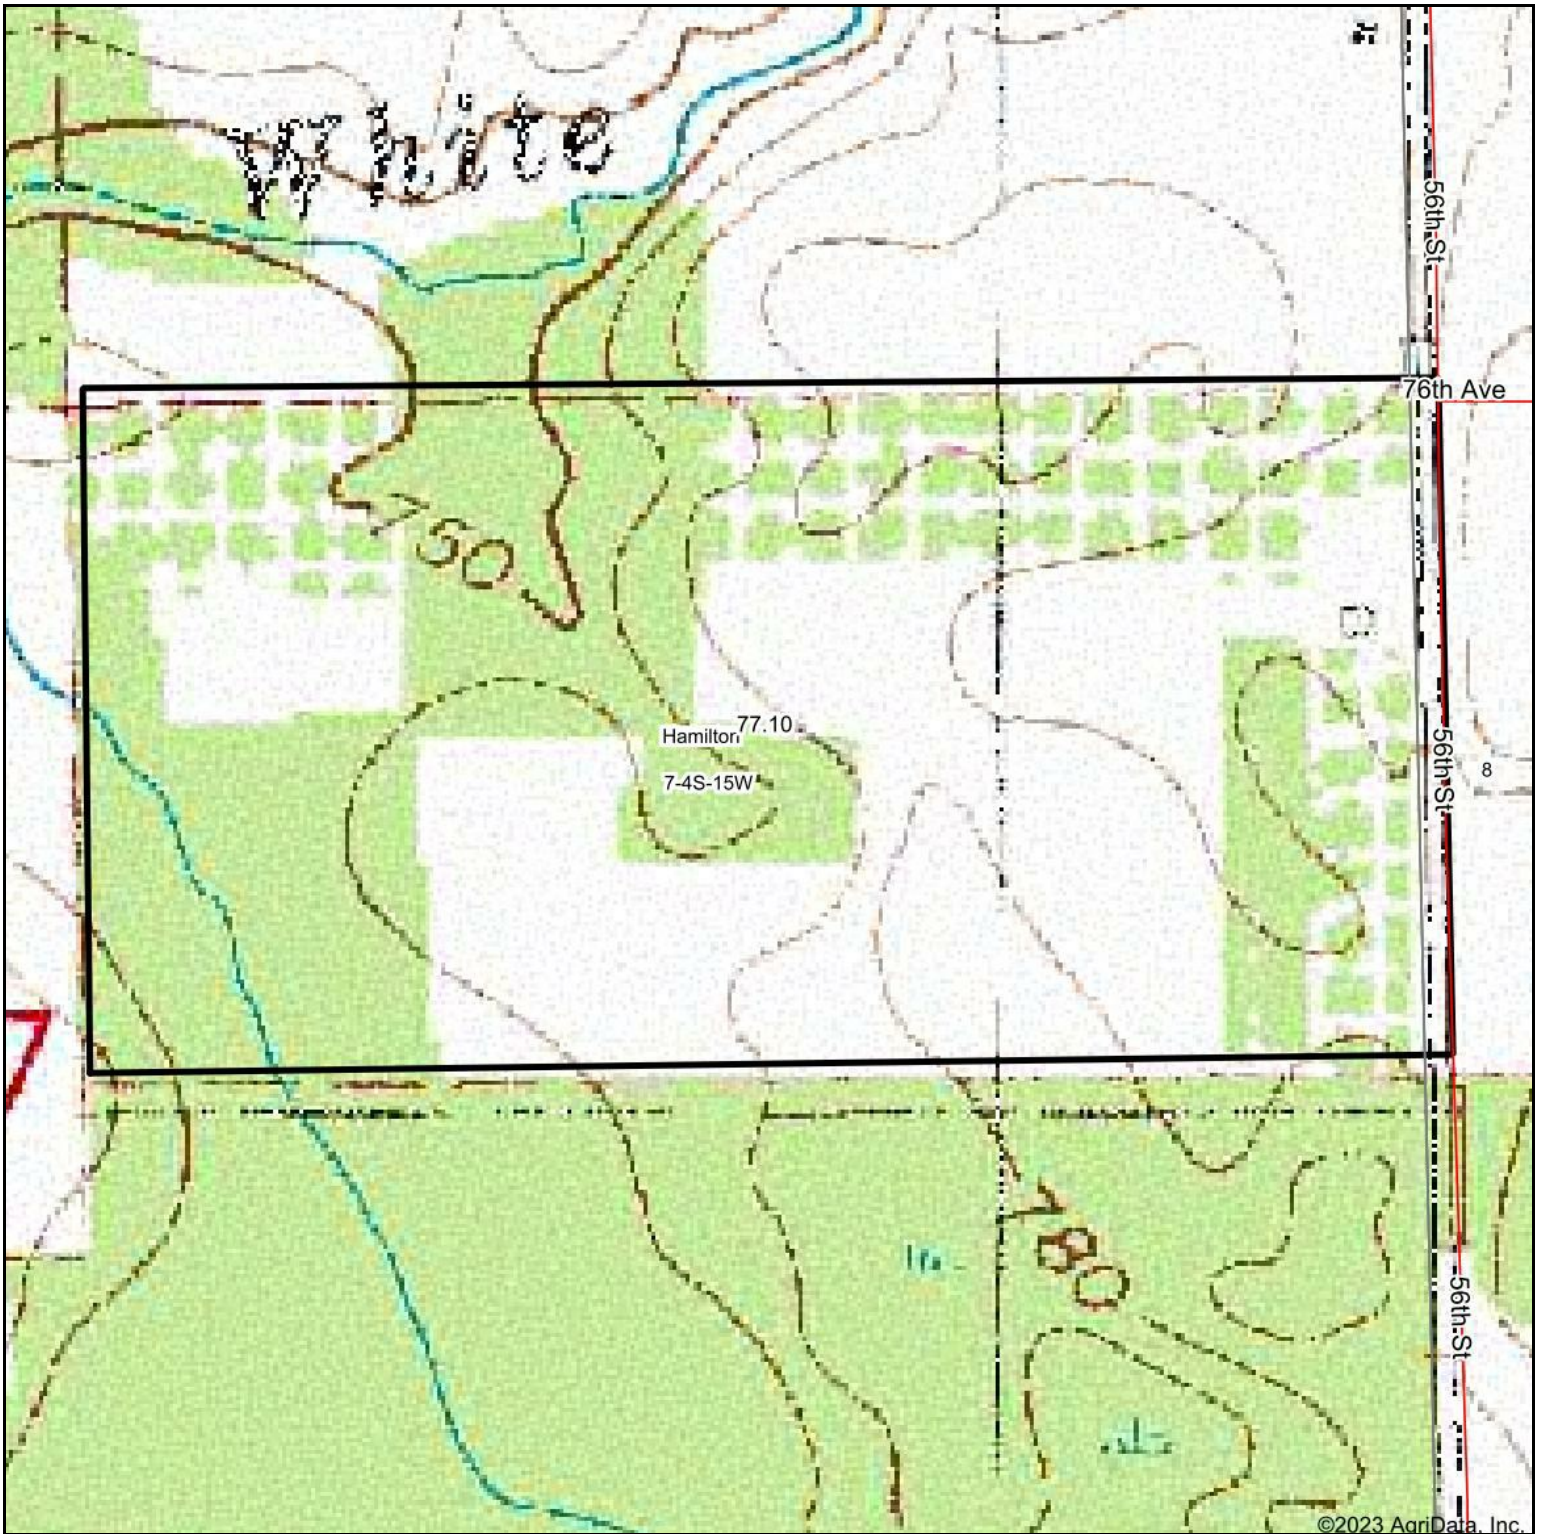

Topography Map

©2023 AgriData, Inc.

map center: 42° 8' 14.41, -86° 5' 38.88

Maps Provided By:

© AgriData, Inc. 2023 www.AgriDataInc.com

7-4S-15W
Van Buren County
Michigan

4/4/2023