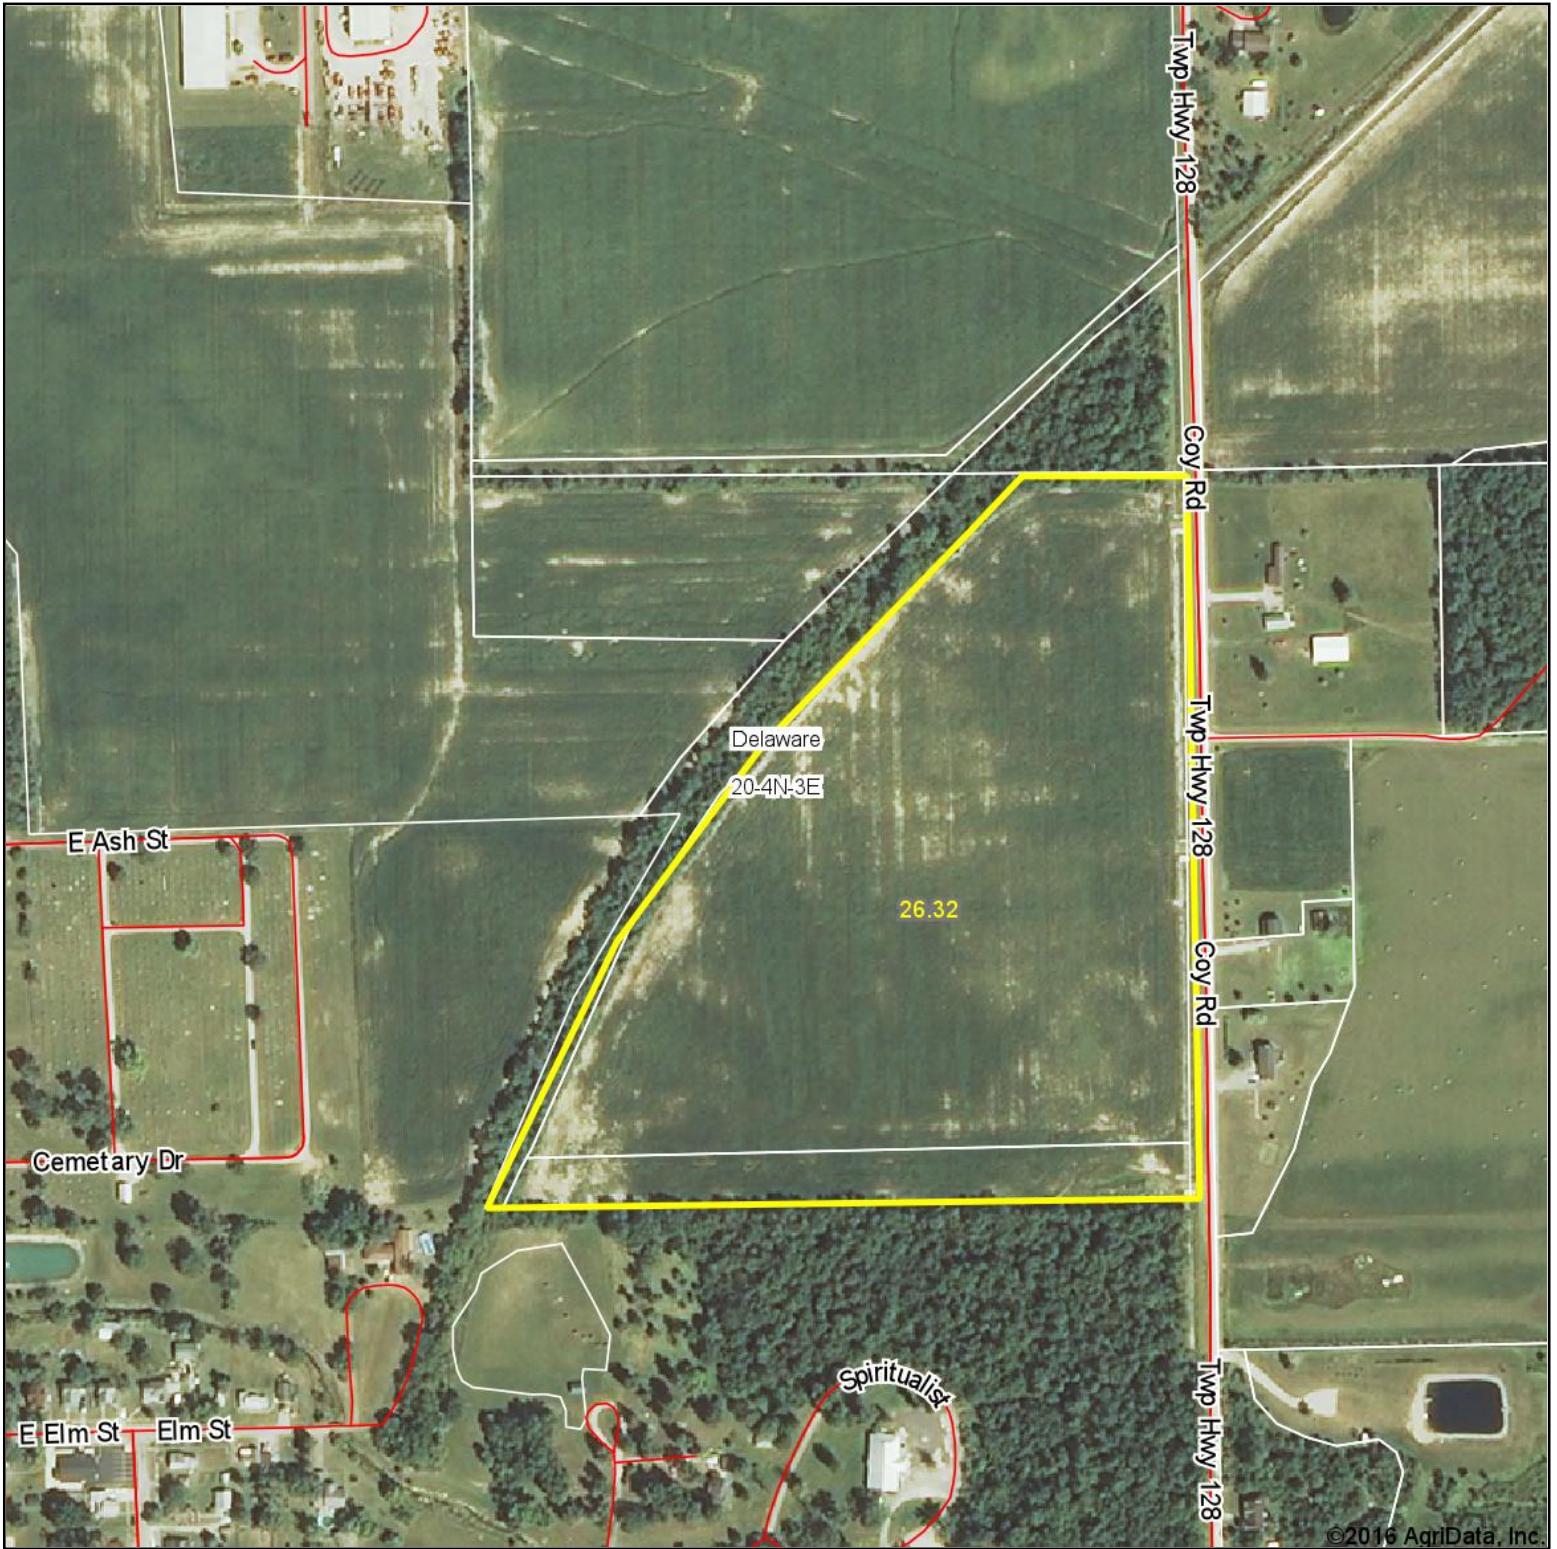

Aerial Map

©2016 AgriData, Inc.

map center: 41° 17' 28.27, 84° 32' 47.85

20-4N-3E
Defiance County
Ohio

3/14/2016

Maps Provided By:

CUSTOMIZED ONLINE MAPPING
© AgriData, Inc. 2016 www.AgriDataInc.com