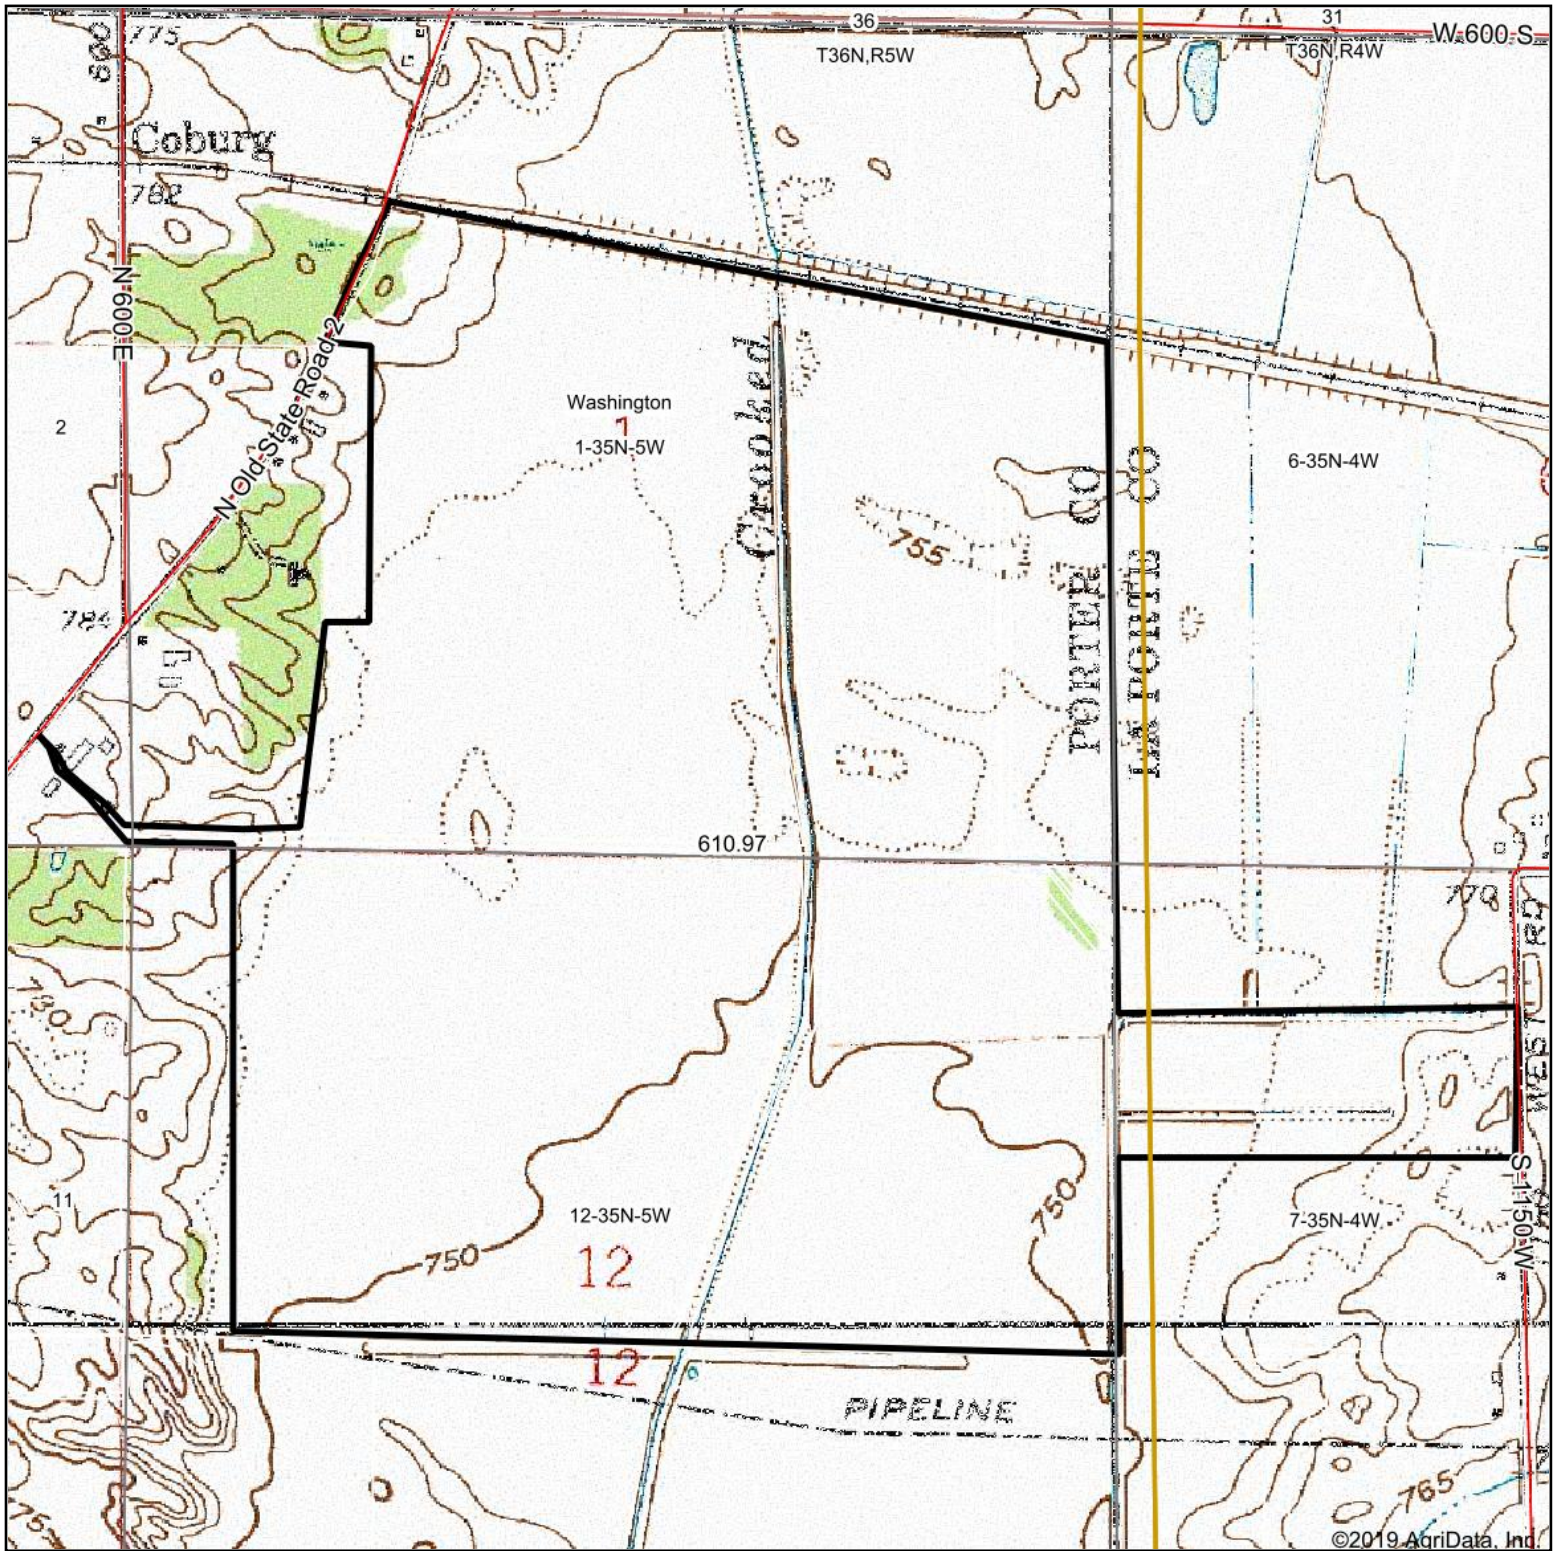

Topography Map

map center: 41° 30' 28.91, -86° 56' 12.54

0ft 1171ft 2343ft

1-35N-5W
Porter County
Indiana

7/22/2019