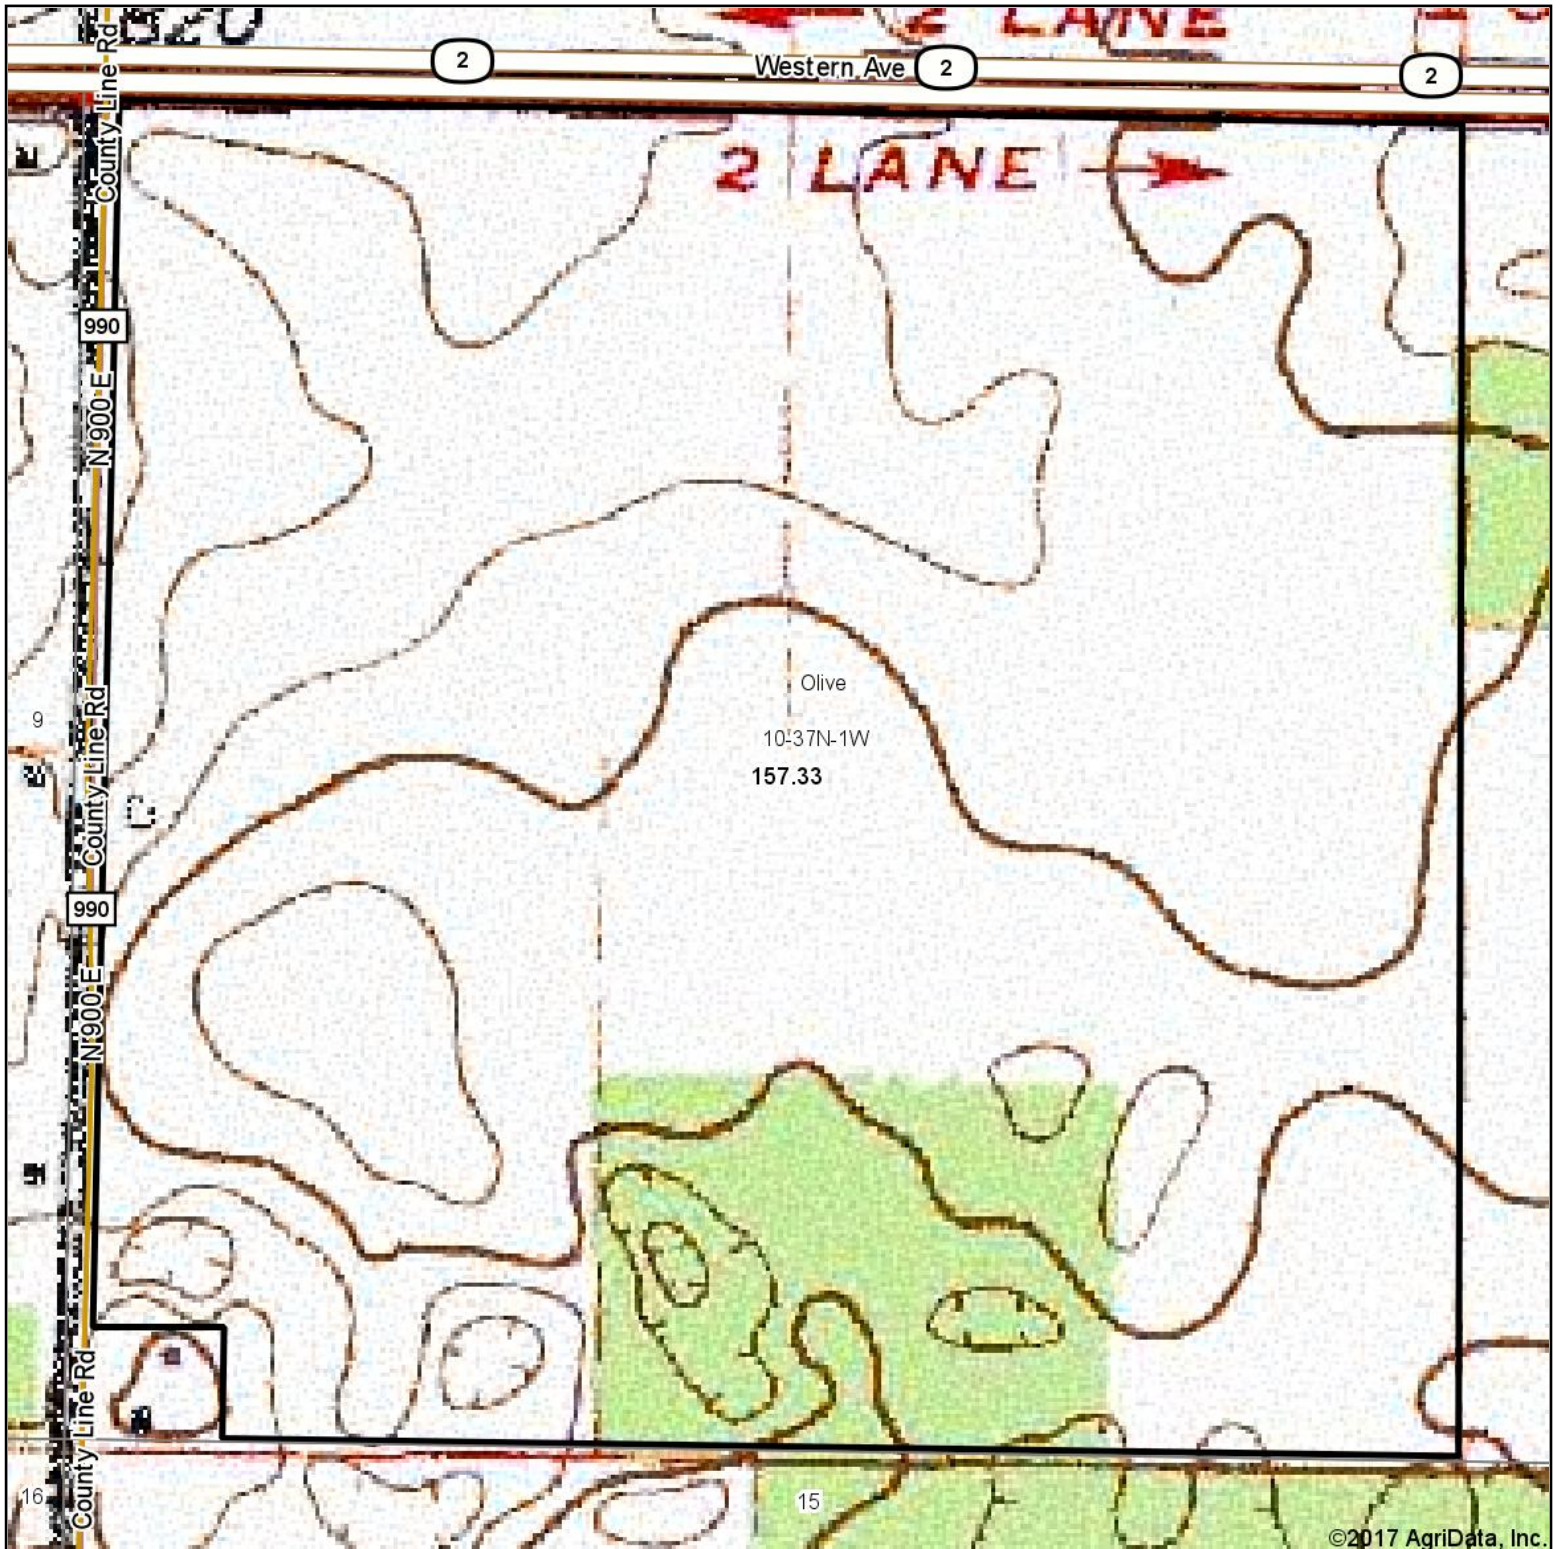

Topography Map

map center: 41° 40' 6.79, -86° 31' 16.44

10-37N-1W
St Joseph County
Indiana

6/7/2017

Maps Provided By:

© AgriData, Inc. 2017

www.AgriDataInc.com