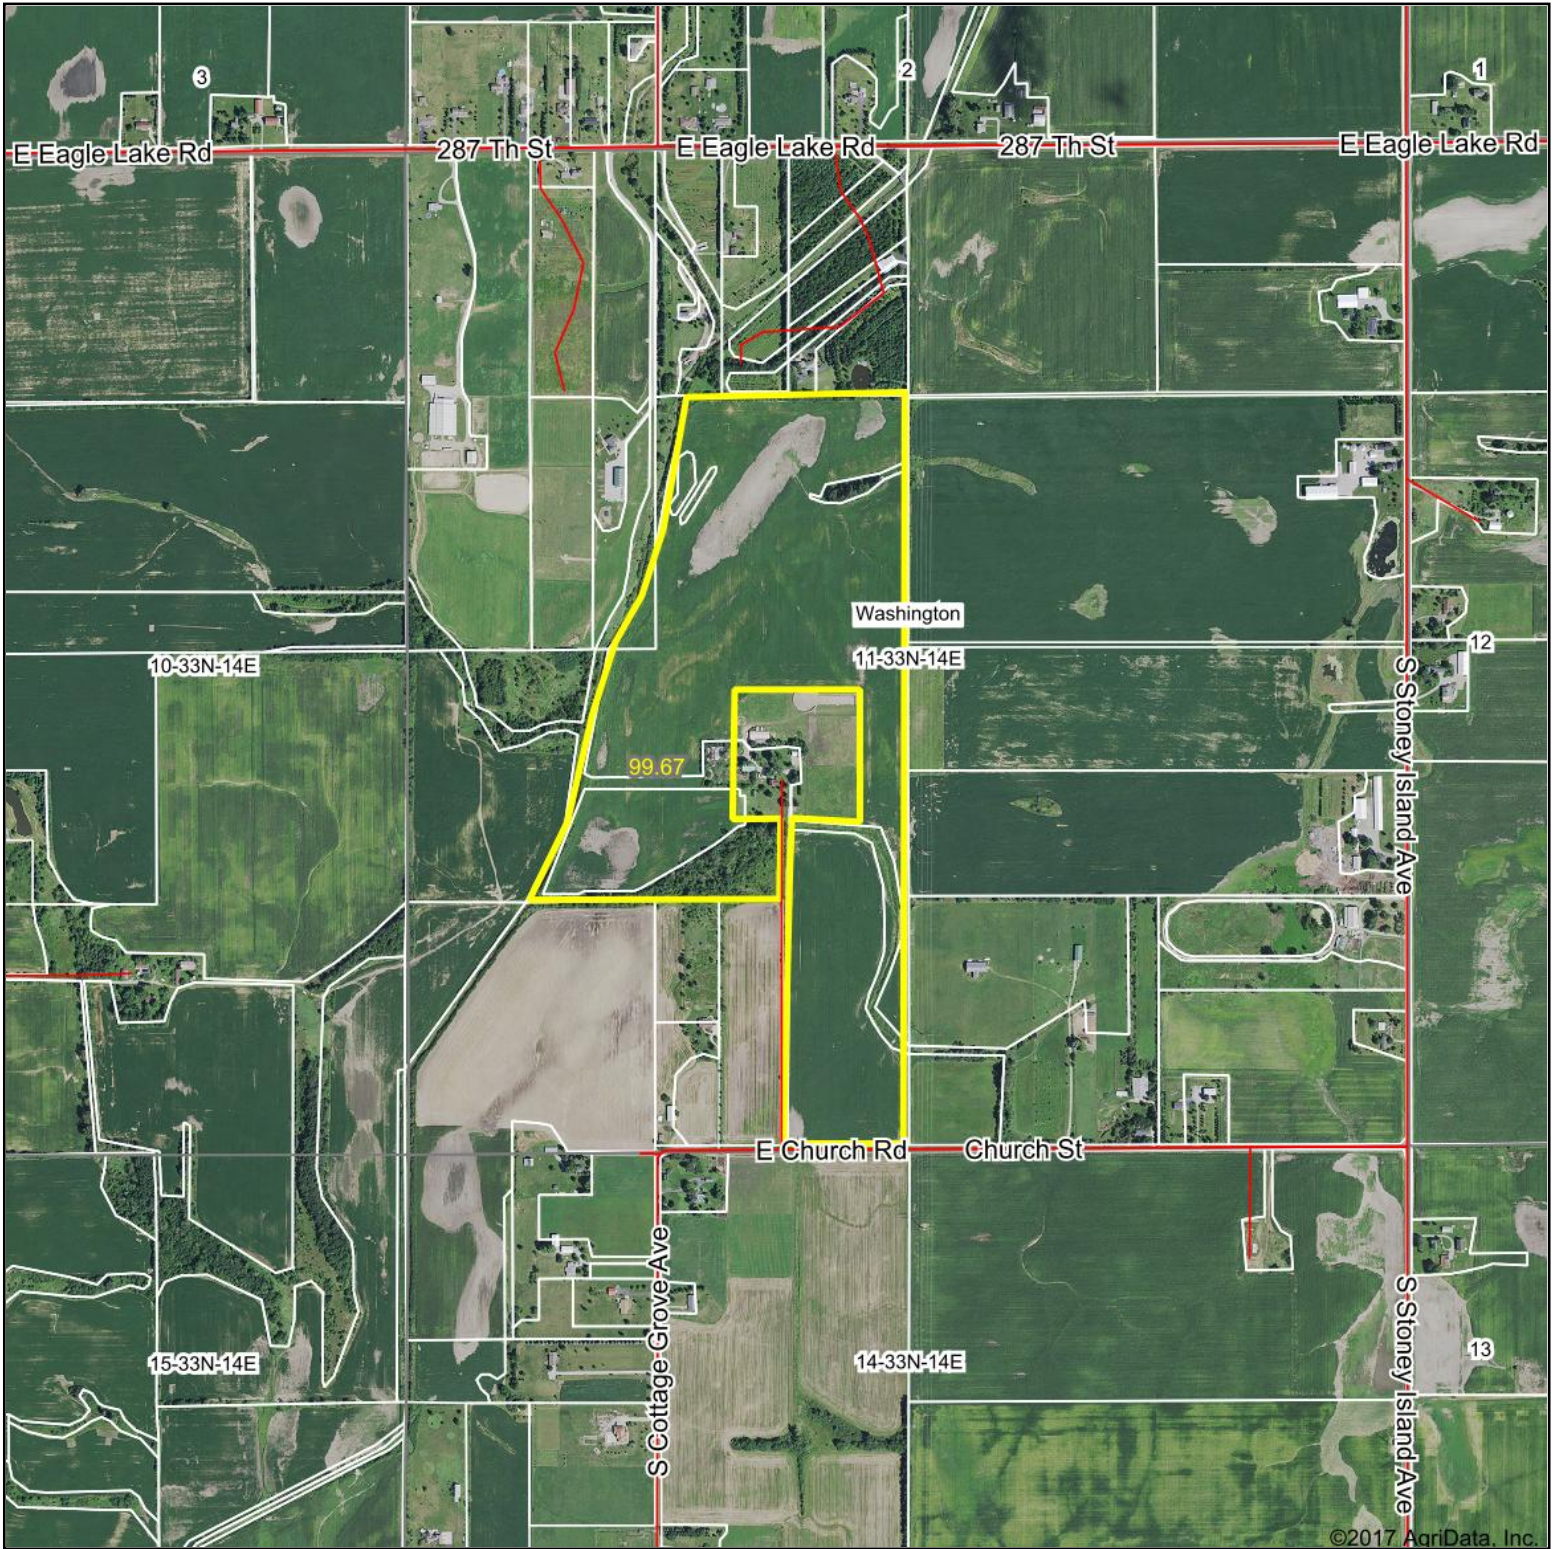

Aerial Map

©2017 AgriData, Inc.

map center: 41° 21' 39.66, -87° 35' 7.99

Maps Provided By:
surety
CUSTOMIZED ONLINE MAPPING
© AgriData, Inc. 2017 www.AgriDataInc.com

11-33N-14E
Will County
Illinois

12/4/2017