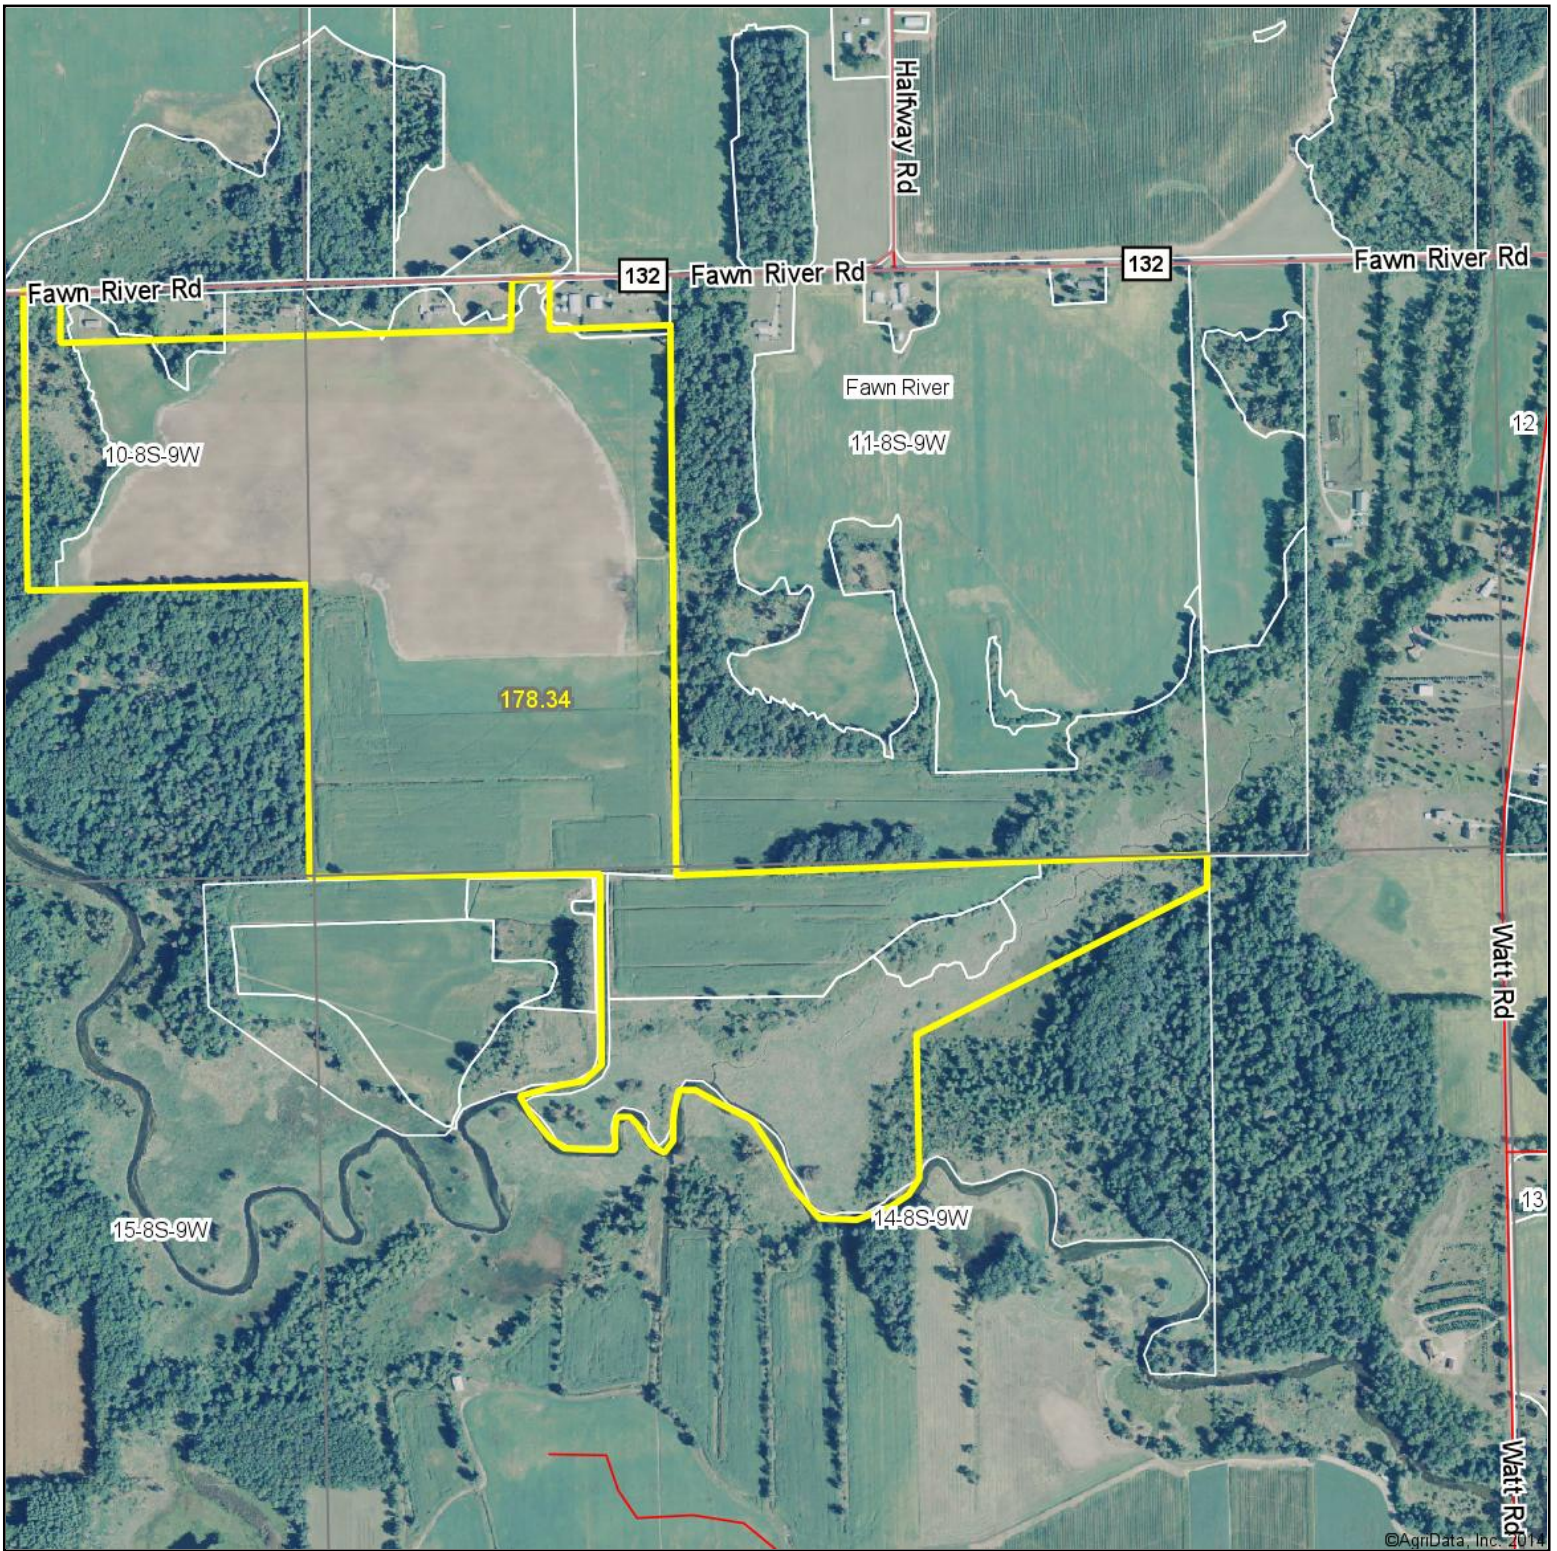

# Aerial Map

map center: 41° 46' 58.32, 85° 19' 23.64  
scale: 11222

**11-8S-9W**  
**St Joseph County**  
**Michigan**

12/19/2014

Maps Provided By:  
  
CUSTOMIZED ONLINE MAPPING  
© AgriData, Inc. 2014 www.AgriDataInc.com