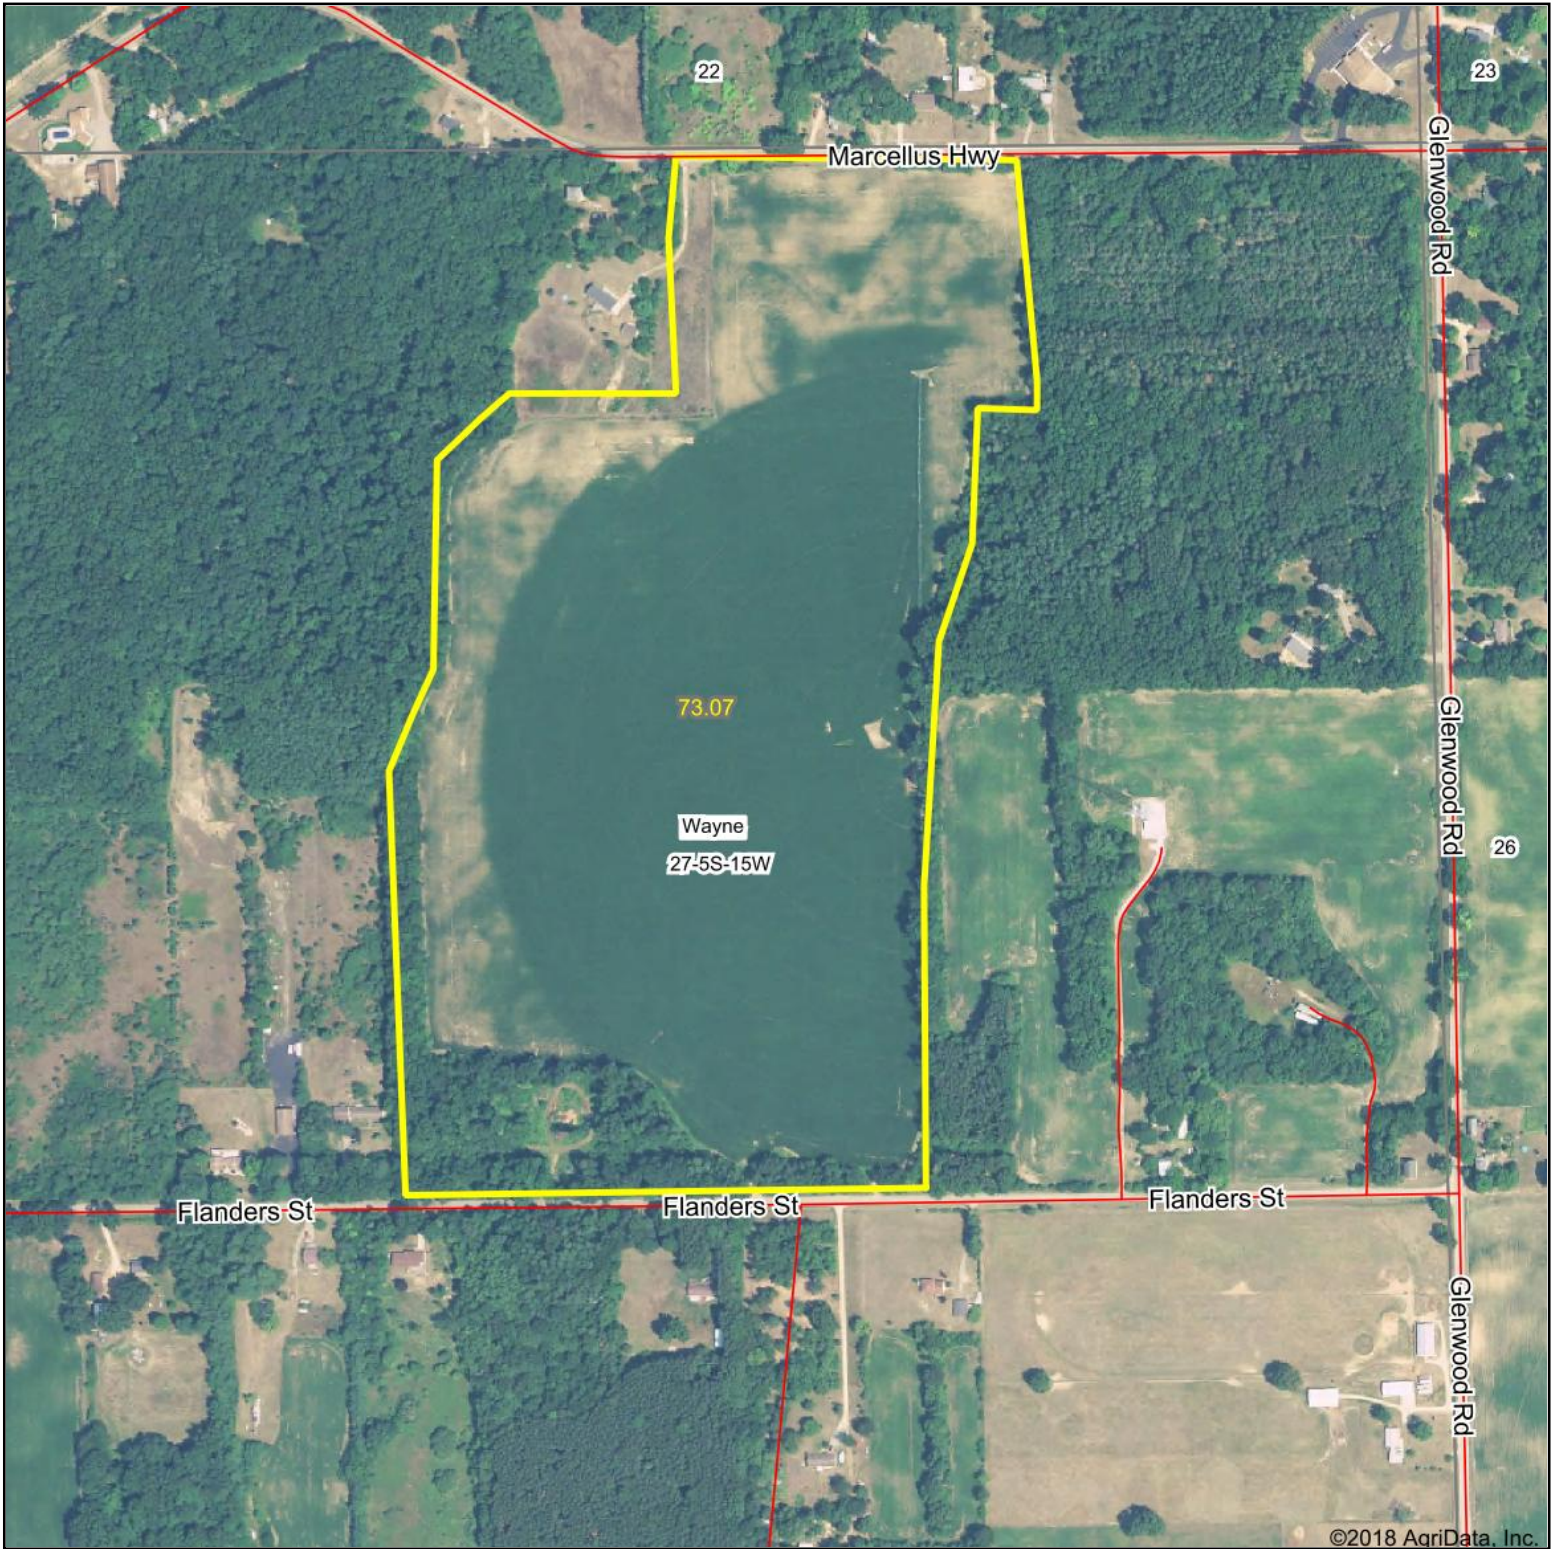

Aerial Map

map center: 42° 0' 29.62, -86° 2' 11.59

Maps Provided By:

27-5S-15W
Cass County
Michigan

6/18/2018