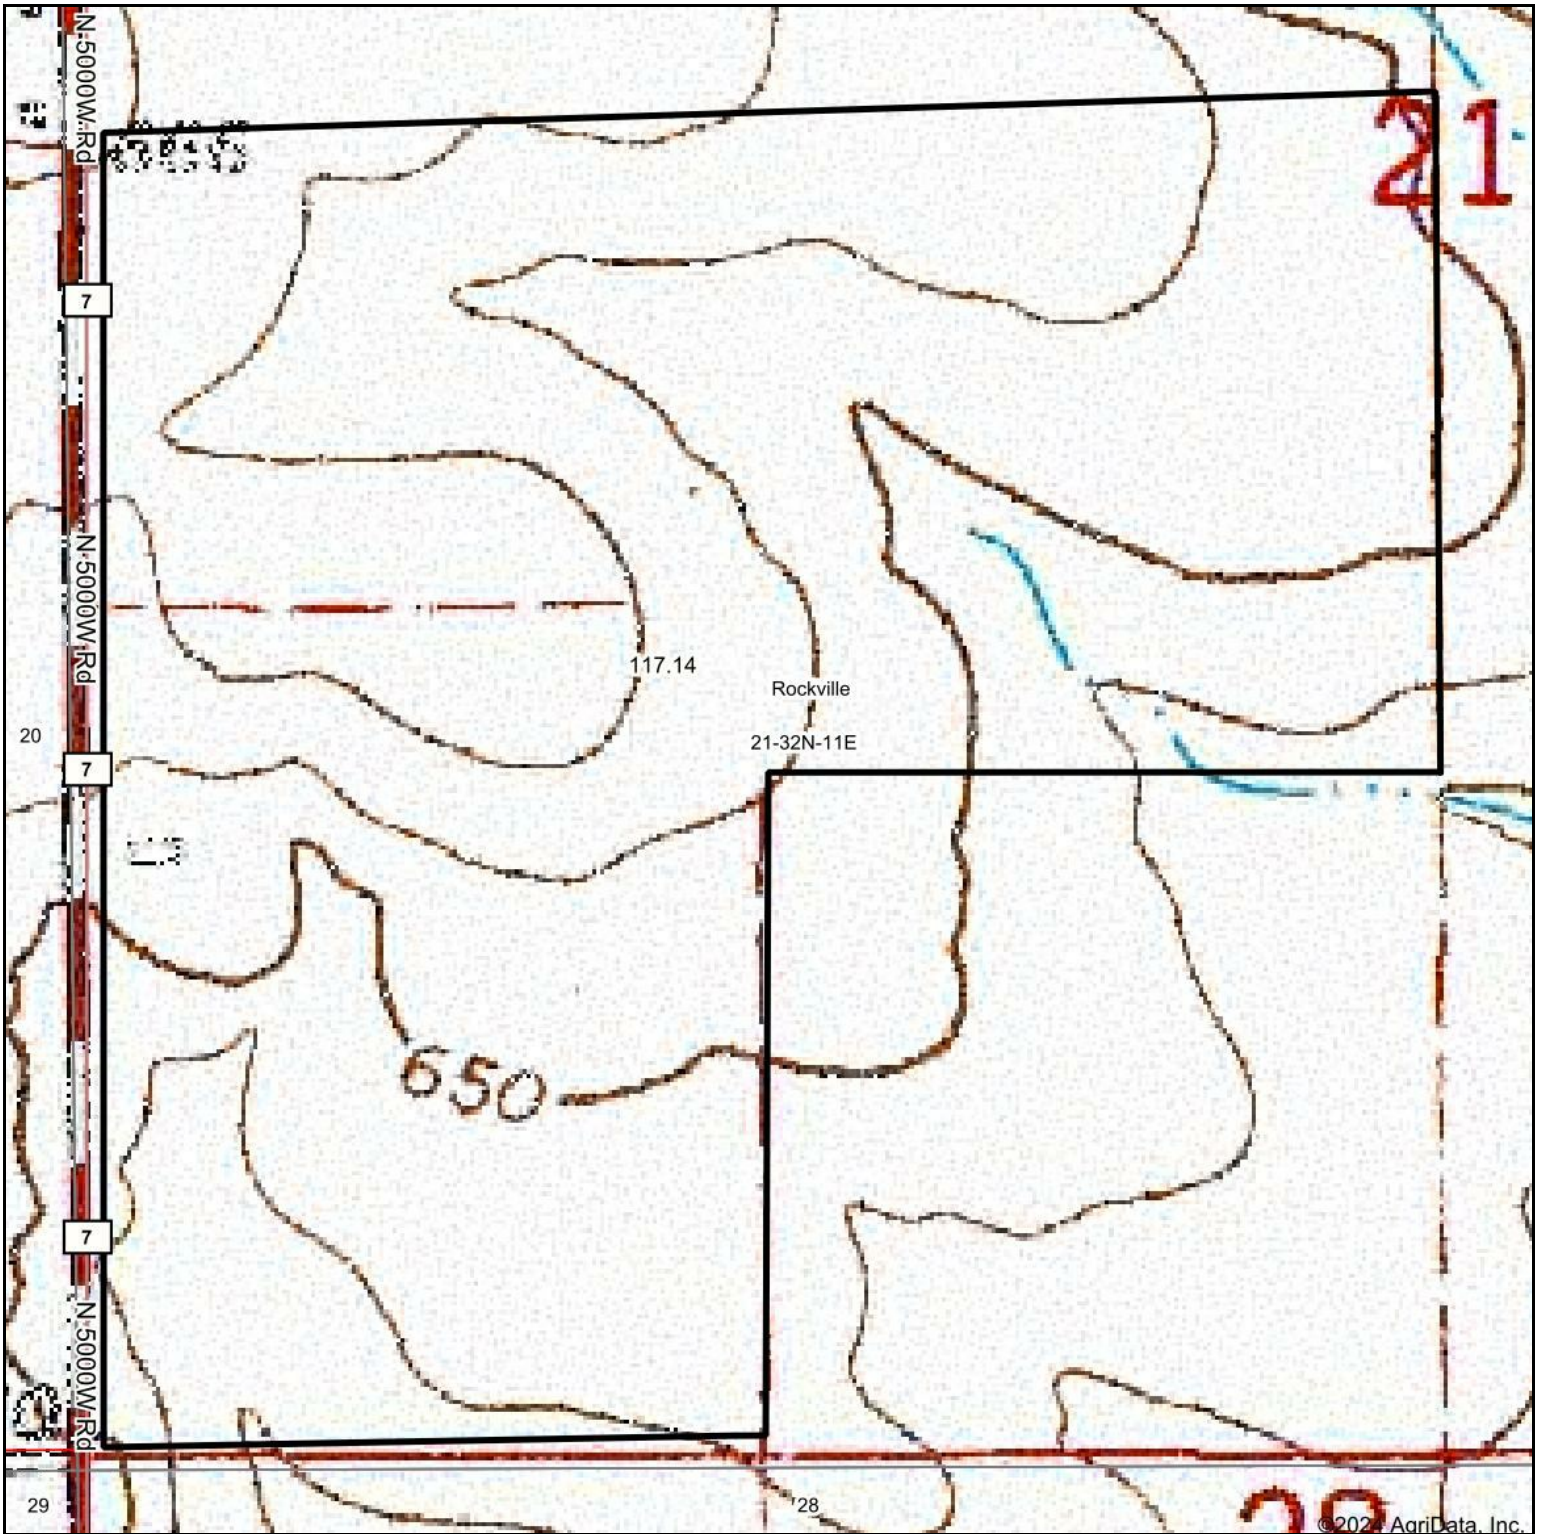

# Topography Map

Map Center: 41° 14' 19.31, -87° 58' 8.39

Maps Provided By:

© AgriData, Inc. 2023 www.AgriDataInc.com

**21-32N-11E**  
**Kankakee County**  
**Illinois**

4/19/2024