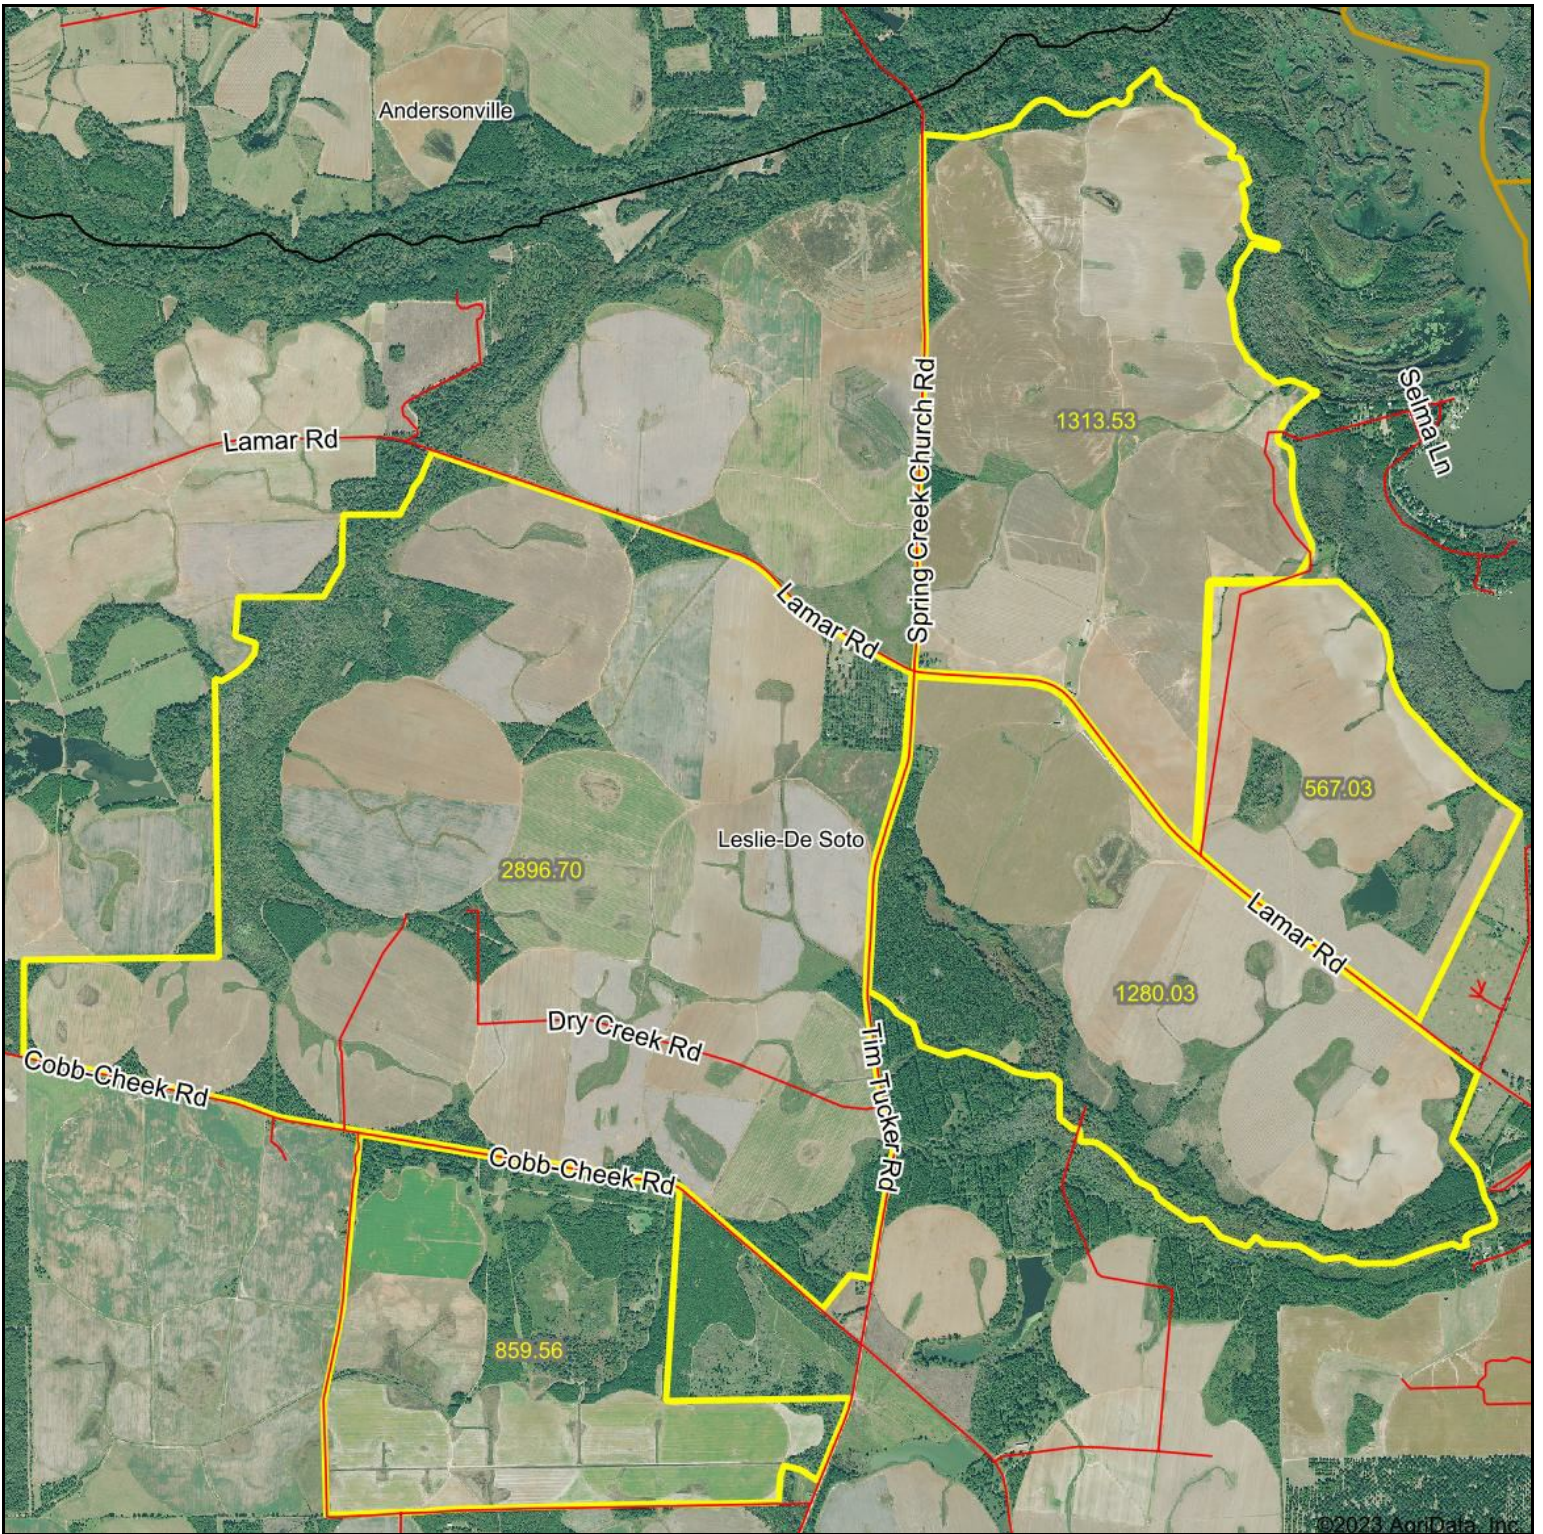

# Lake Blackshear Map

Map Center: 32° 0' 15.54, -84° 0' 6.02

Maps Provided By:  
**surety**  
CUSTOMIZED ONLINE MAPPING  
© AgriData, Inc. 2023 www.AgridataInc.com

**Sumter County  
Georgia**

4/14/2023