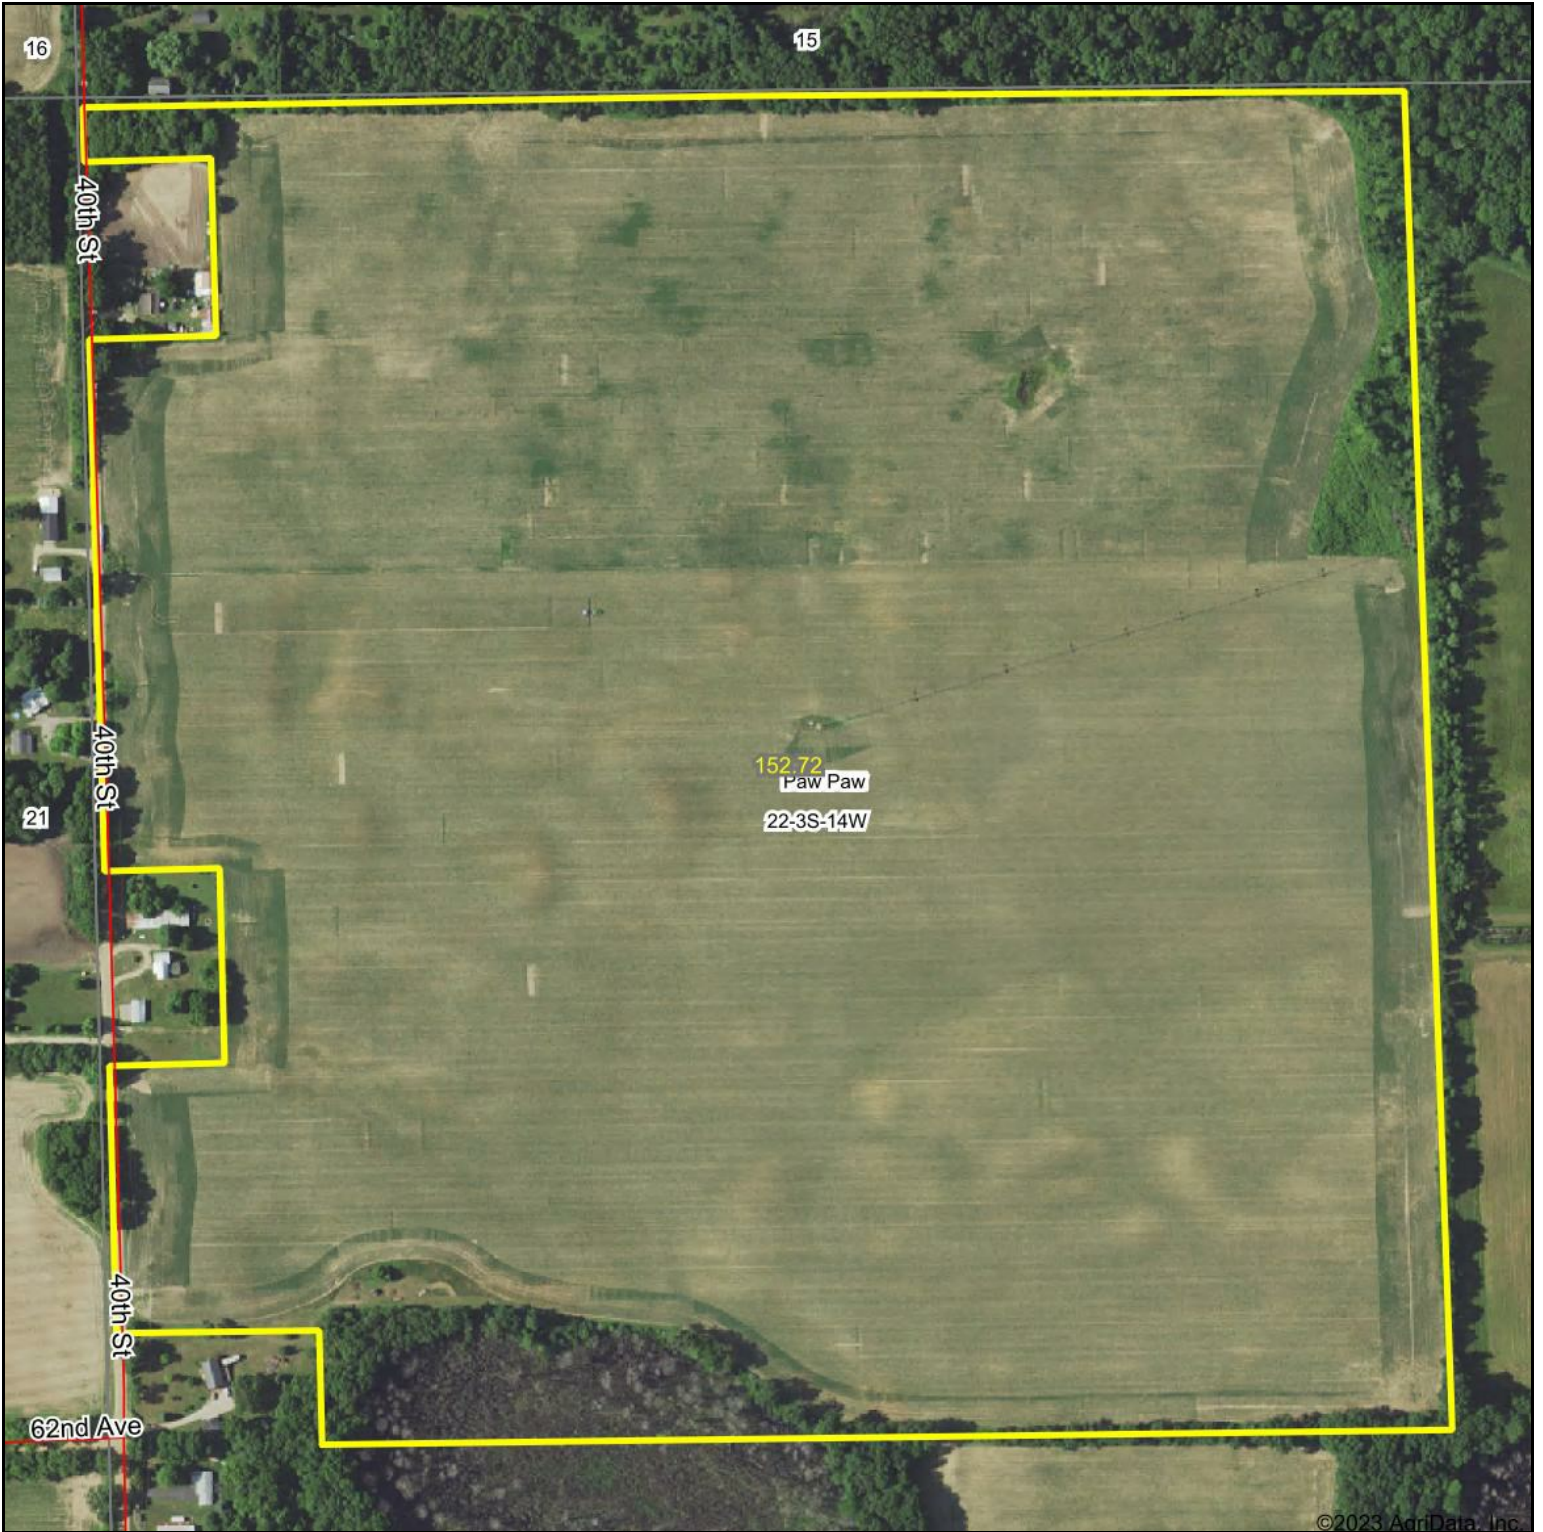

Pursley Mandigo Farm

Map Center: 42° 11' 49.64, -85° 55' 54.26

0ft 431ft 862ft

Maps Provided By:

© AgriData, Inc. 2021

www.AgriDataInc.com

22-3S-14W
Van Buren County
Michigan

1/20/2023