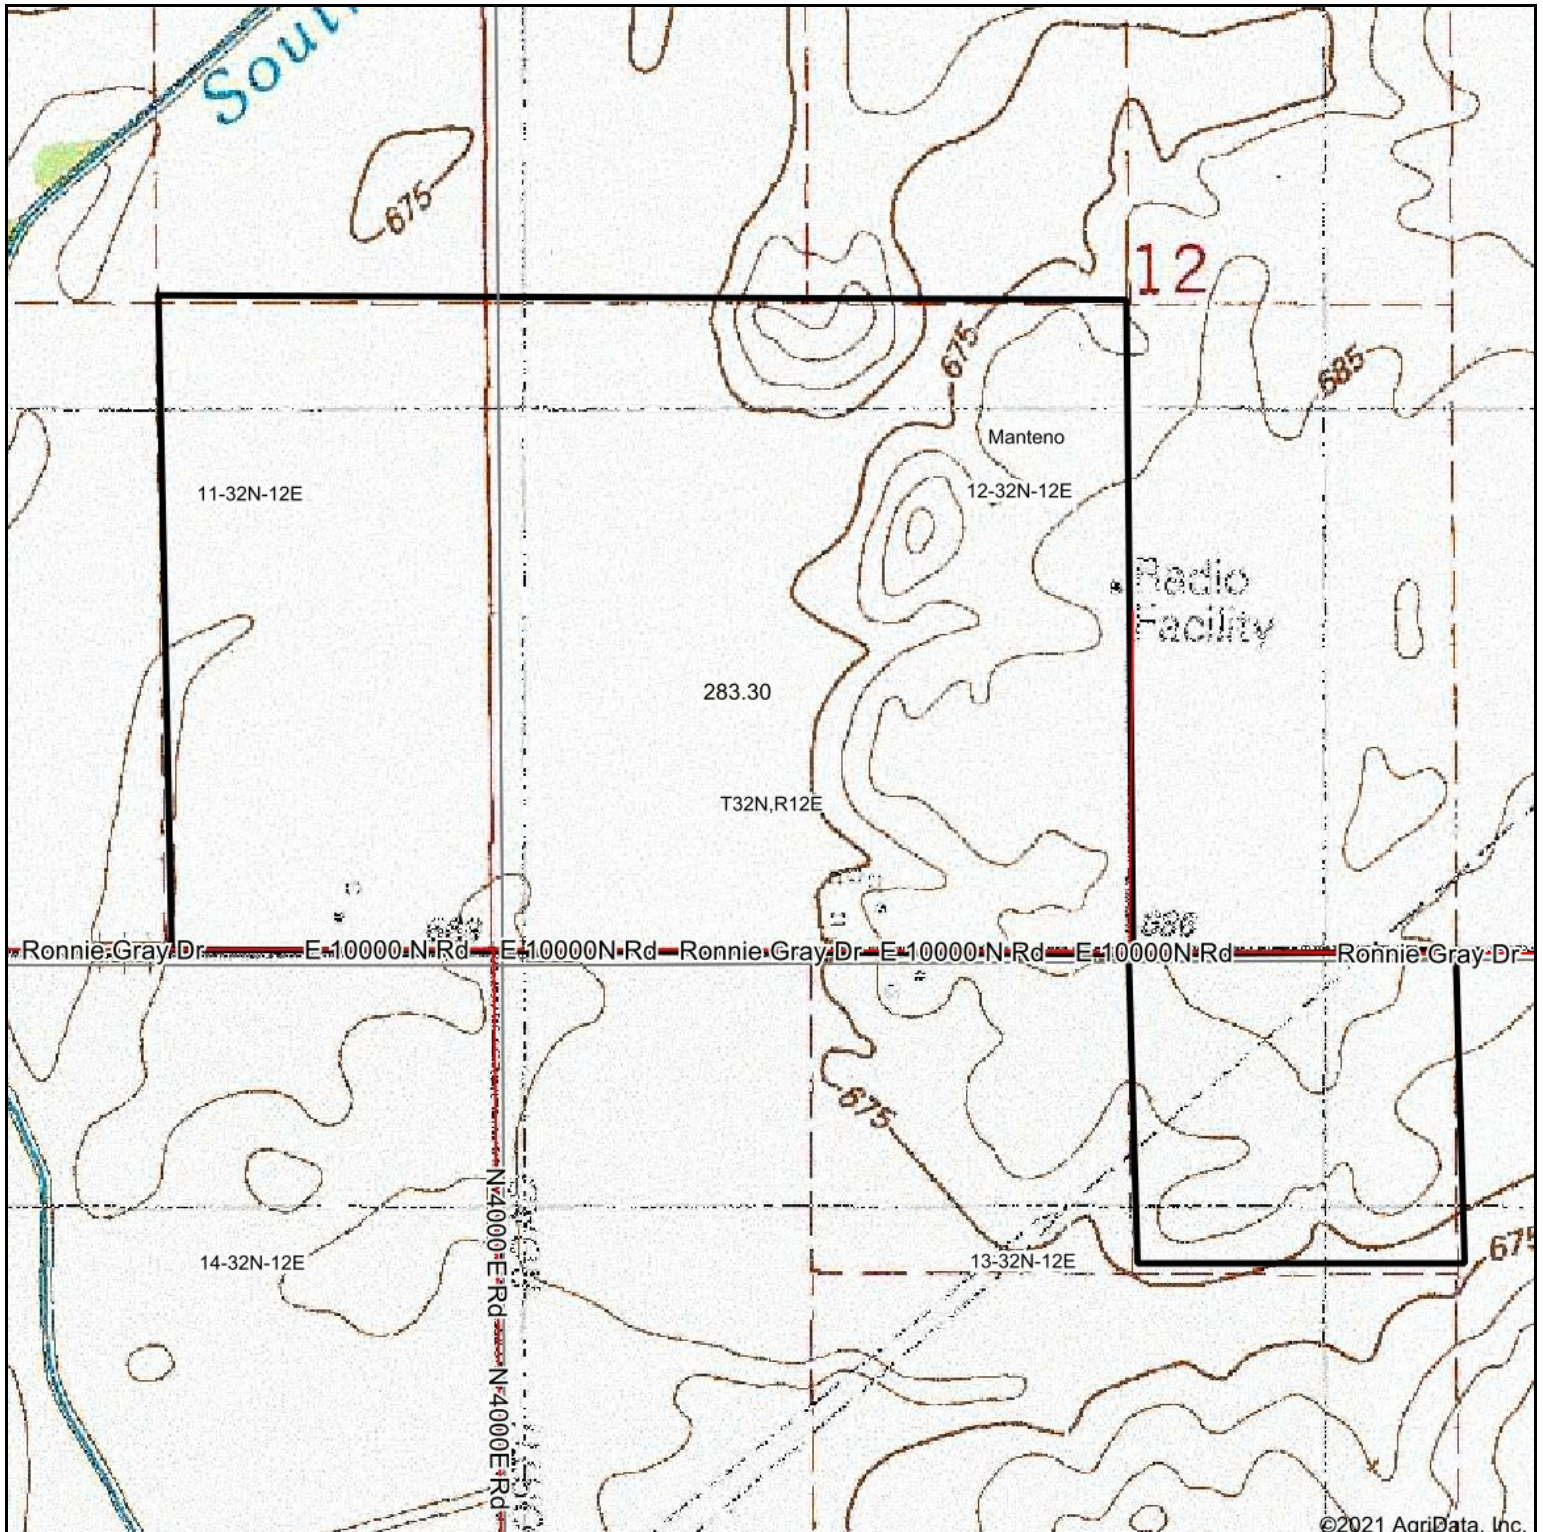

# Topography Map

©2021 AgriData, Inc.

map center: 41° 16' 3.11, -87° 47' 46.42

Maps Provided By:

© AgriData, Inc. 2021 www.AgriDataInc.com

**12-32N-12E**  
**Kankakee County**  
**Illinois**

11/17/2021