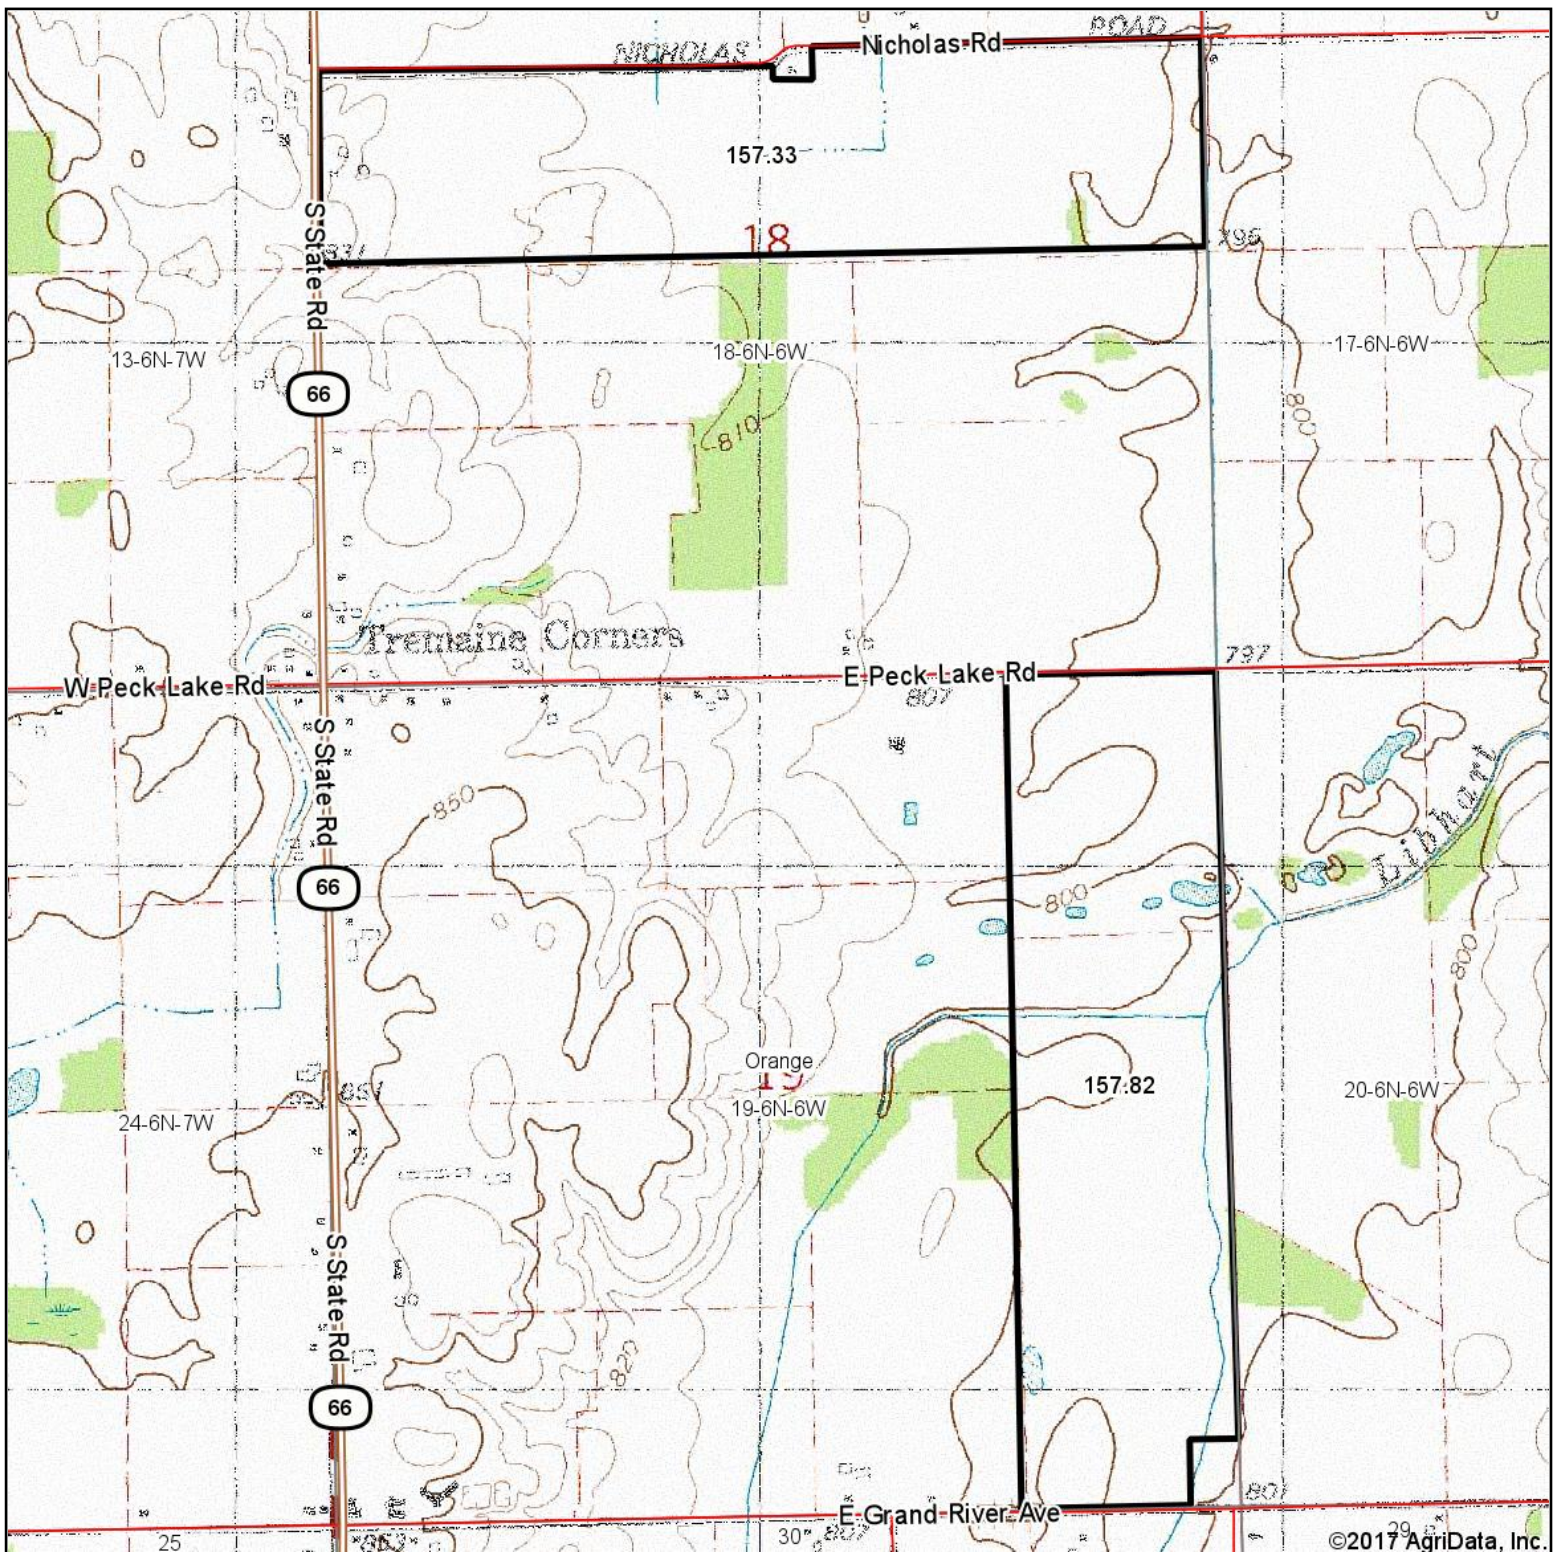

Topography Map

©2017 AgriData, Inc.

map center: 42° 53' 55.19, -85° 3' 51.77

Maps Provided By:

© AgriData, Inc. 2017

www.AgriDataInc.com

19-6N-6W
Ionia County
Michigan

7/5/2017