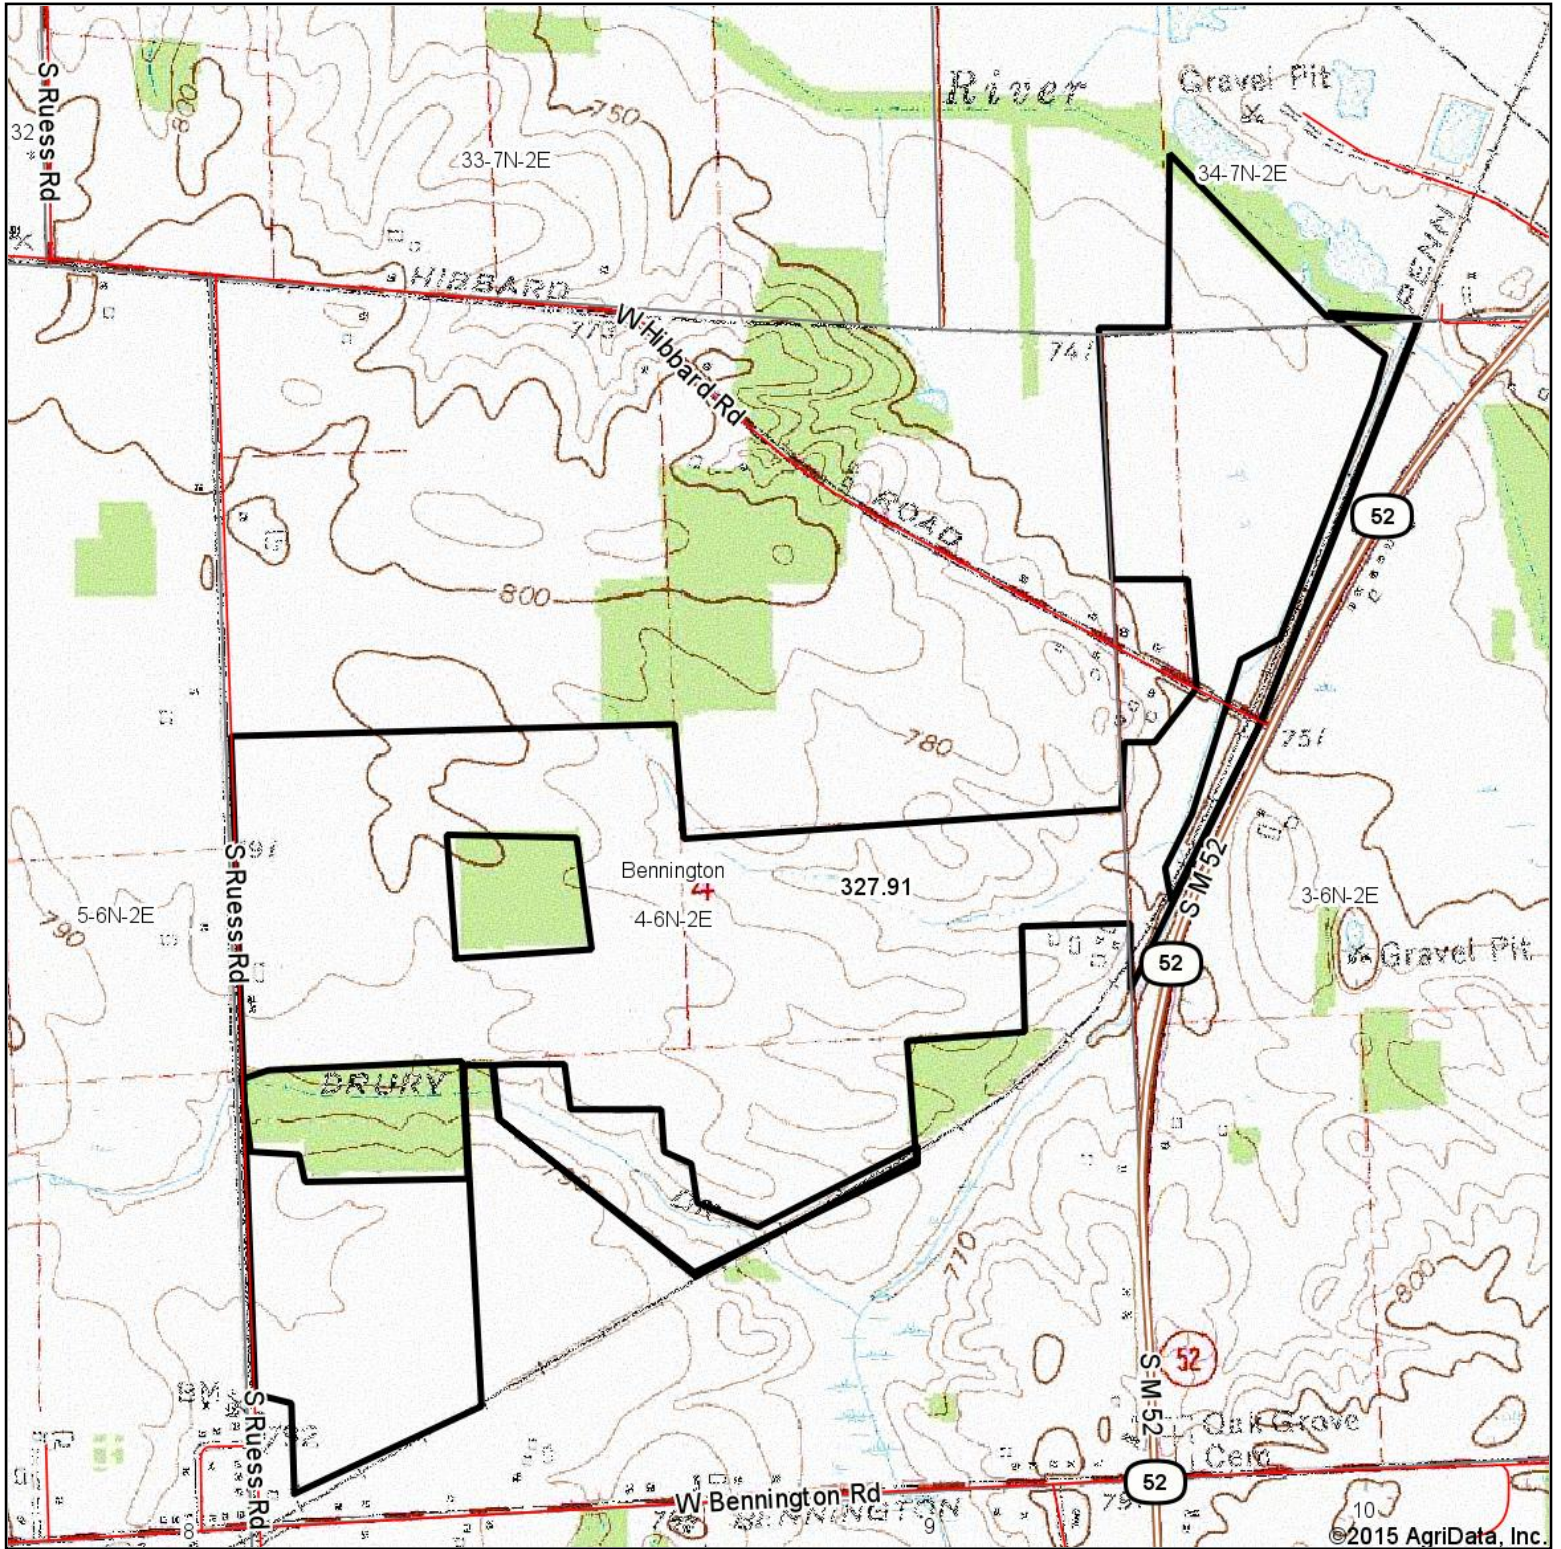

Topography Map

map center: 42° 56' 49.78, 84° 13' 49.08
scale: 14821

4-6N-2E
Shiawassee County
Michigan

5/26/2015

Maps Provided By:

CUSTOMIZED ONLINE MAPPING
© AgriData, Inc. 2014 www.AgriDataInc.com