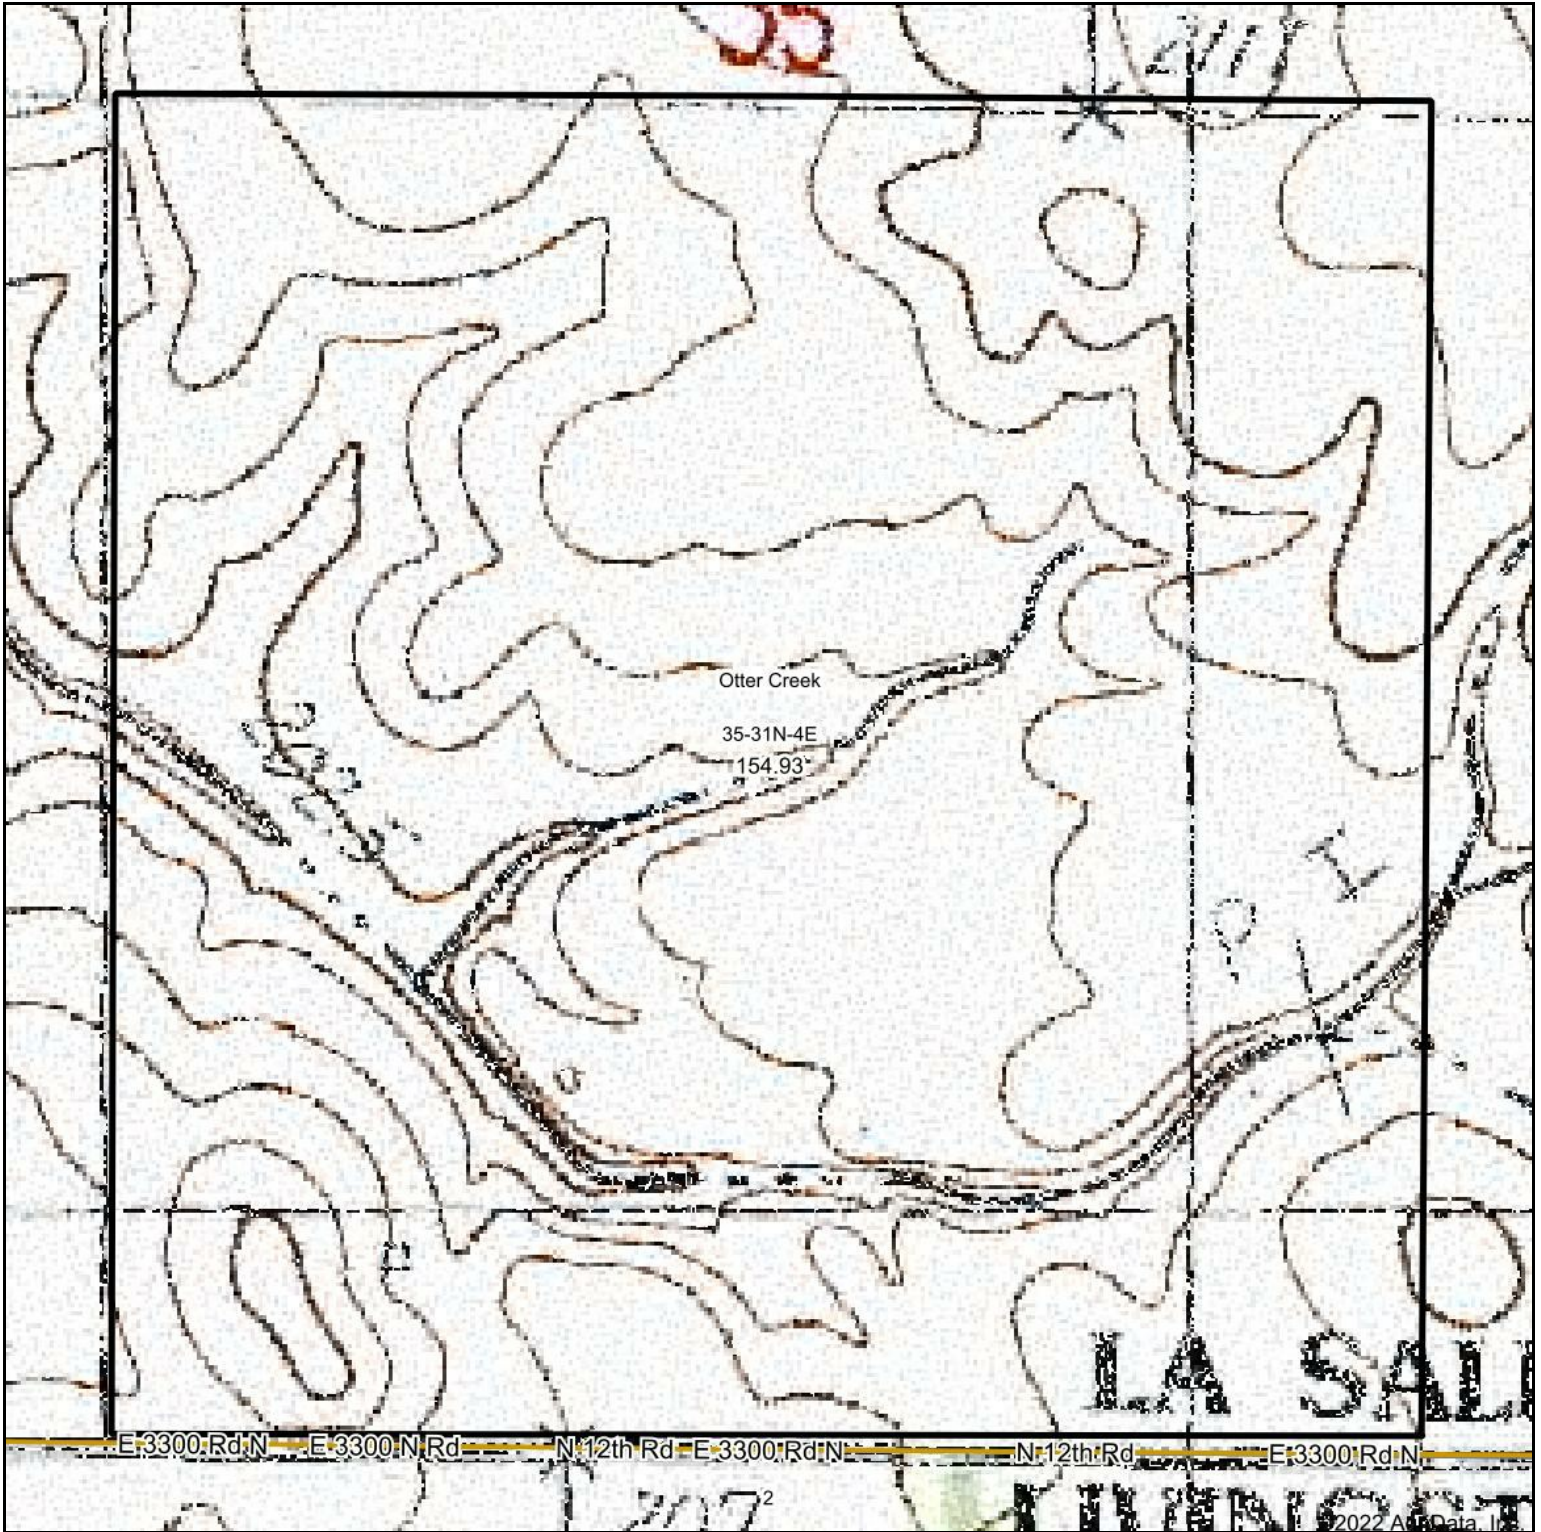

Topography Map

map center: 41° 6' 38.17, -88° 43' 48.06

35-31N-4E
LaSalle County
Illinois

10/28/2022

Maps Provided By:

© AgriData, Inc. 2021 www.AgriDataInc.com