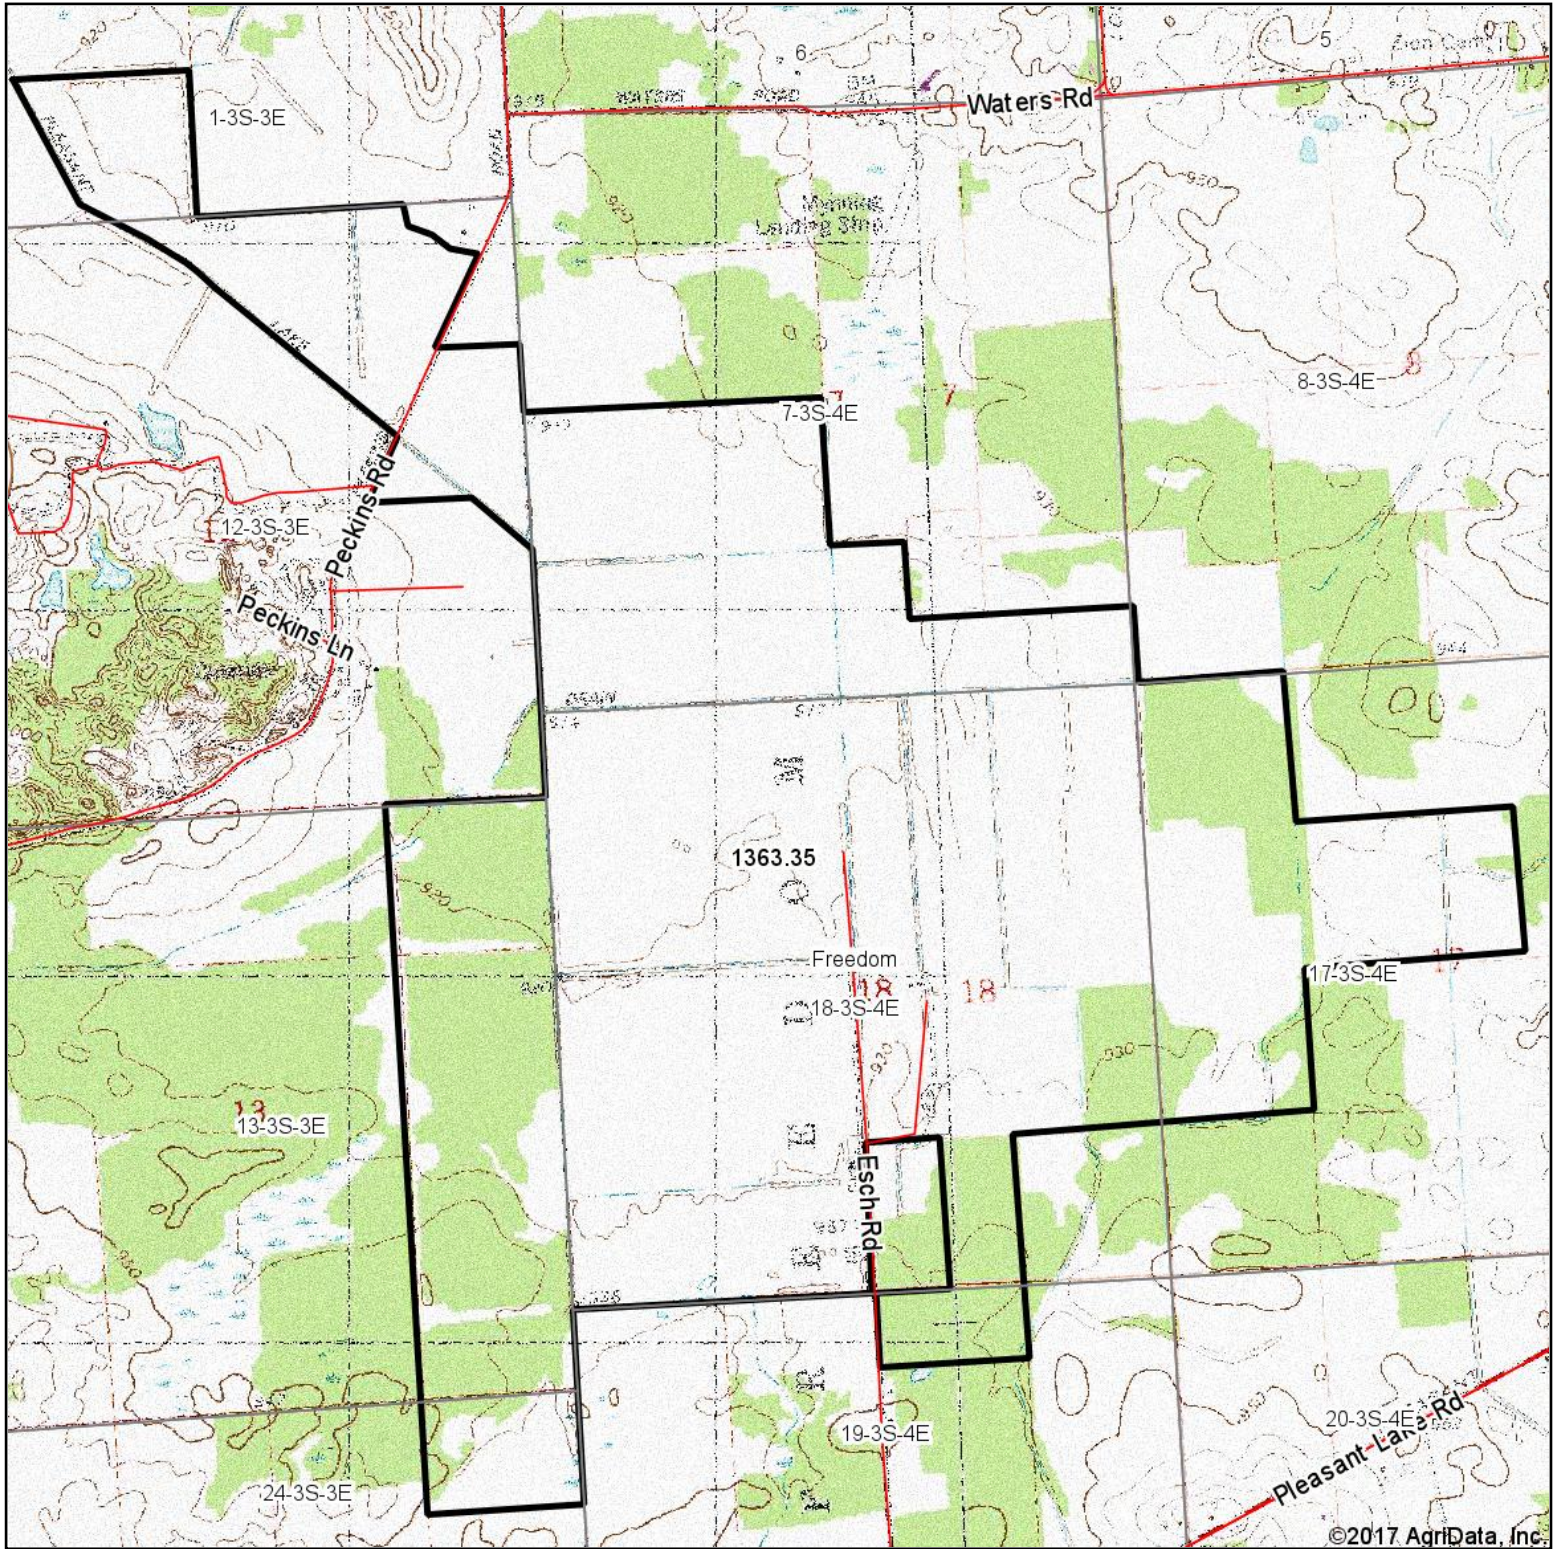

Topography Map

map center: 42° 13' 19.06, -84° 0' 18.78

0ft 1972ft 3944ft

Maps Provided By:

© AgriData, Inc. 2017

www.AgriDataInc.com

18-3S-4E
Washtenaw County
Michigan

2/8/2017