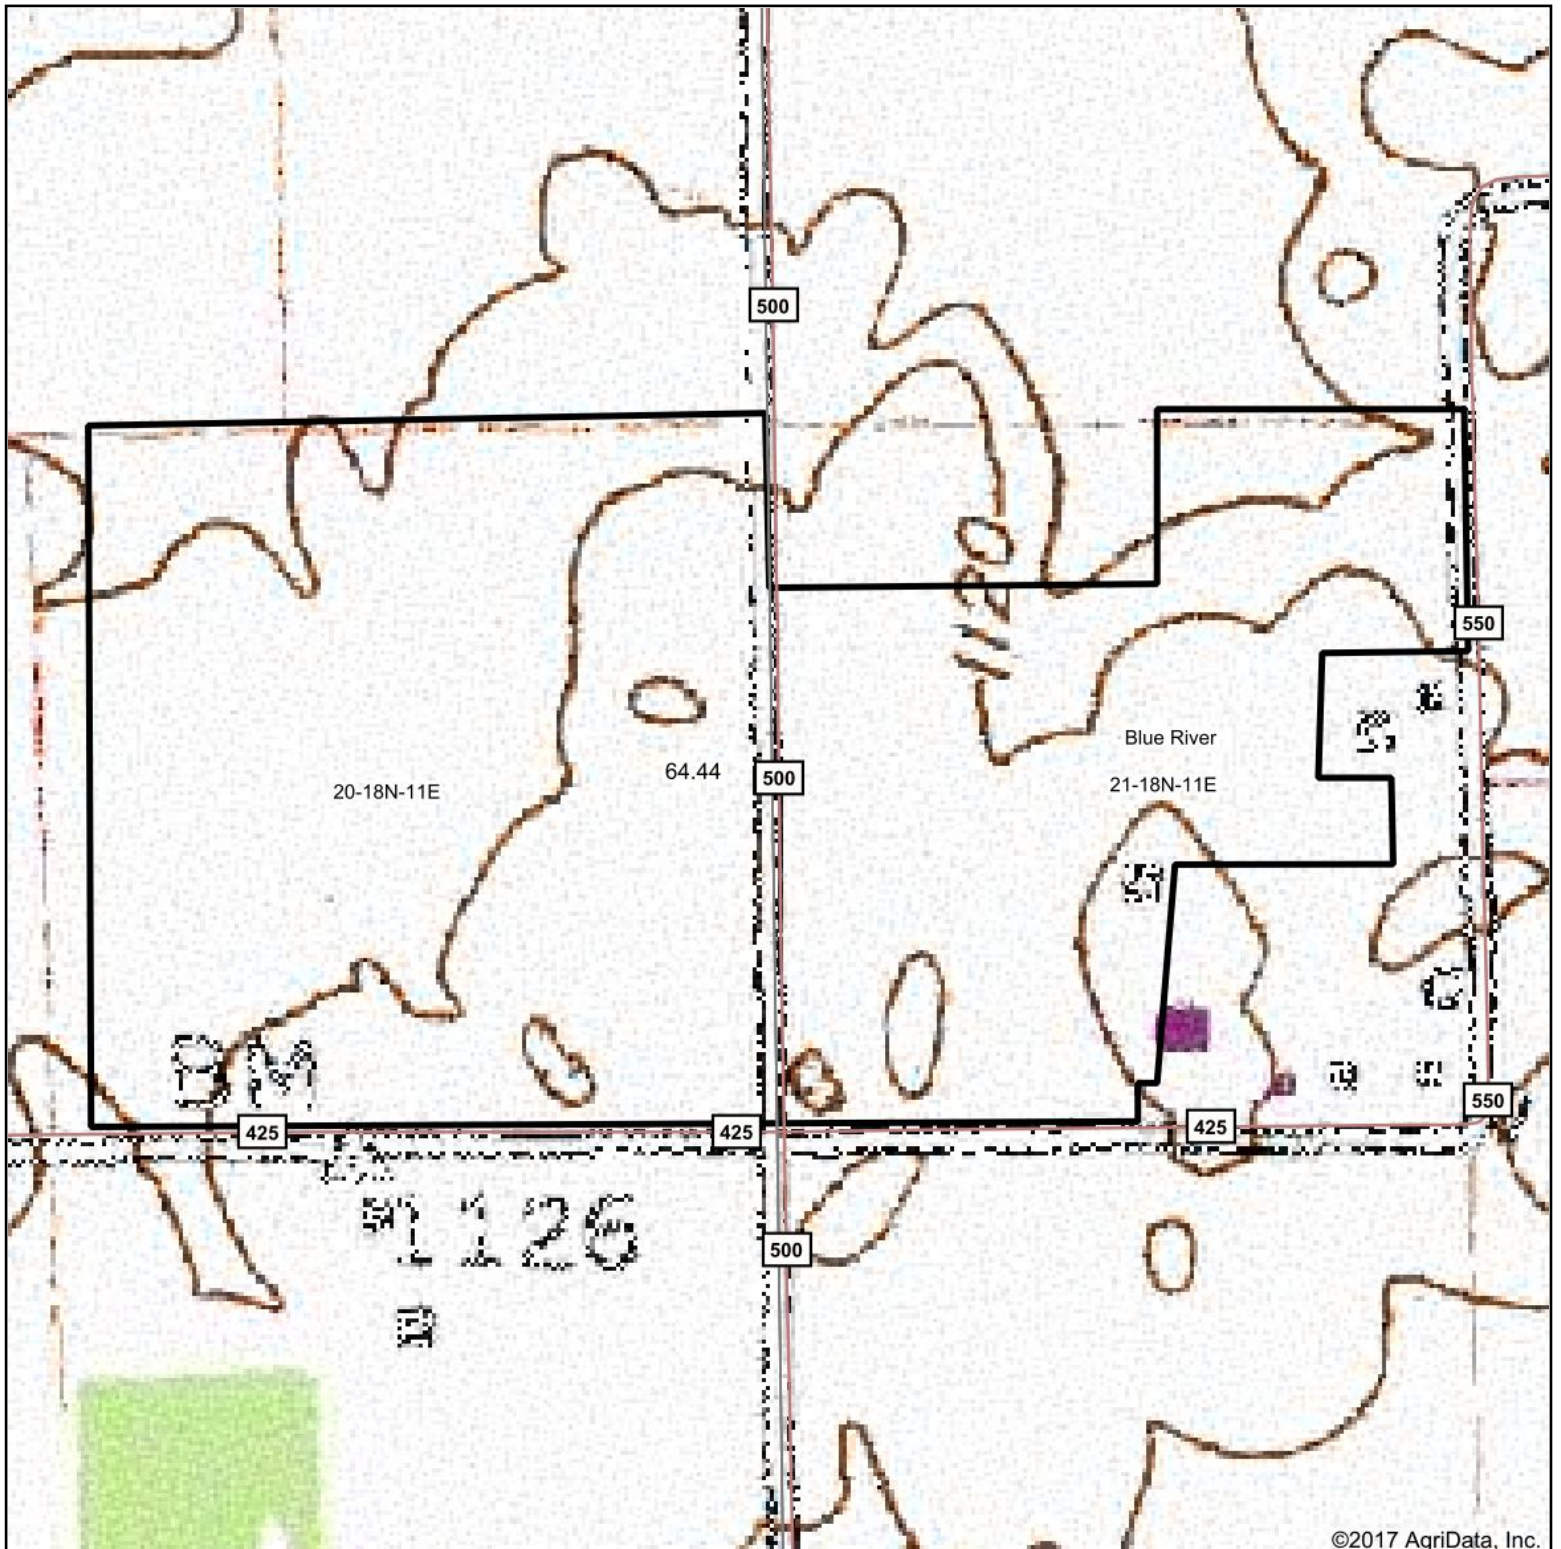

Topography Map

©2017 AgriData, Inc.

map center: 39° 59' 42.48, -85° 17' 19.75

Maps Provided By:

© AgriData, Inc. 2017

www.AgriDataInc.com

21-18N-11E
Henry County
Indiana

1/19/2018