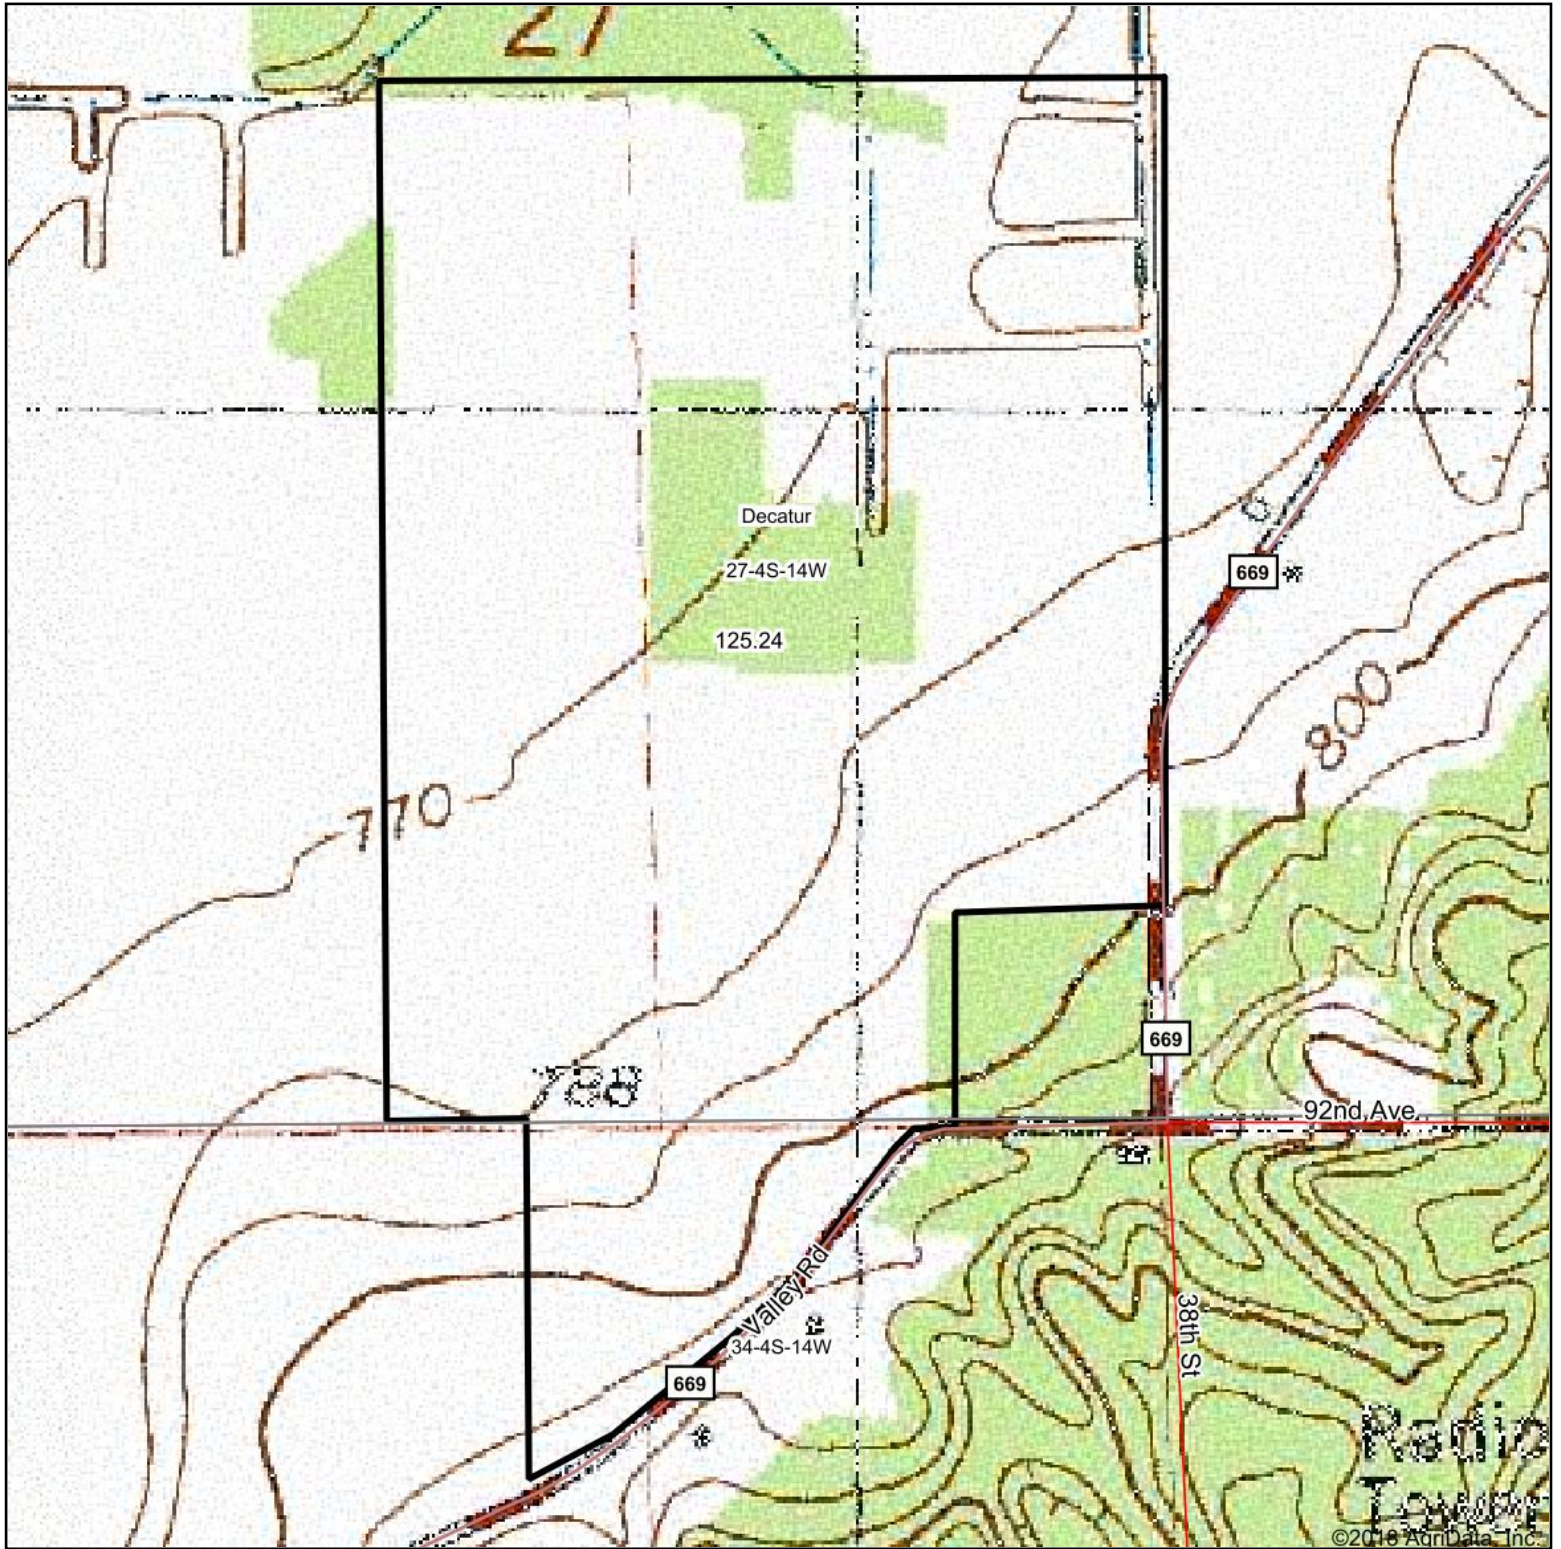

Topography Map

map center: 42° 5' 11.33, -85° 55' 28.84

0ft 558ft 1115ft

Maps Provided By:

27-4S-14W
Van Buren County
Michigan

12/11/2018