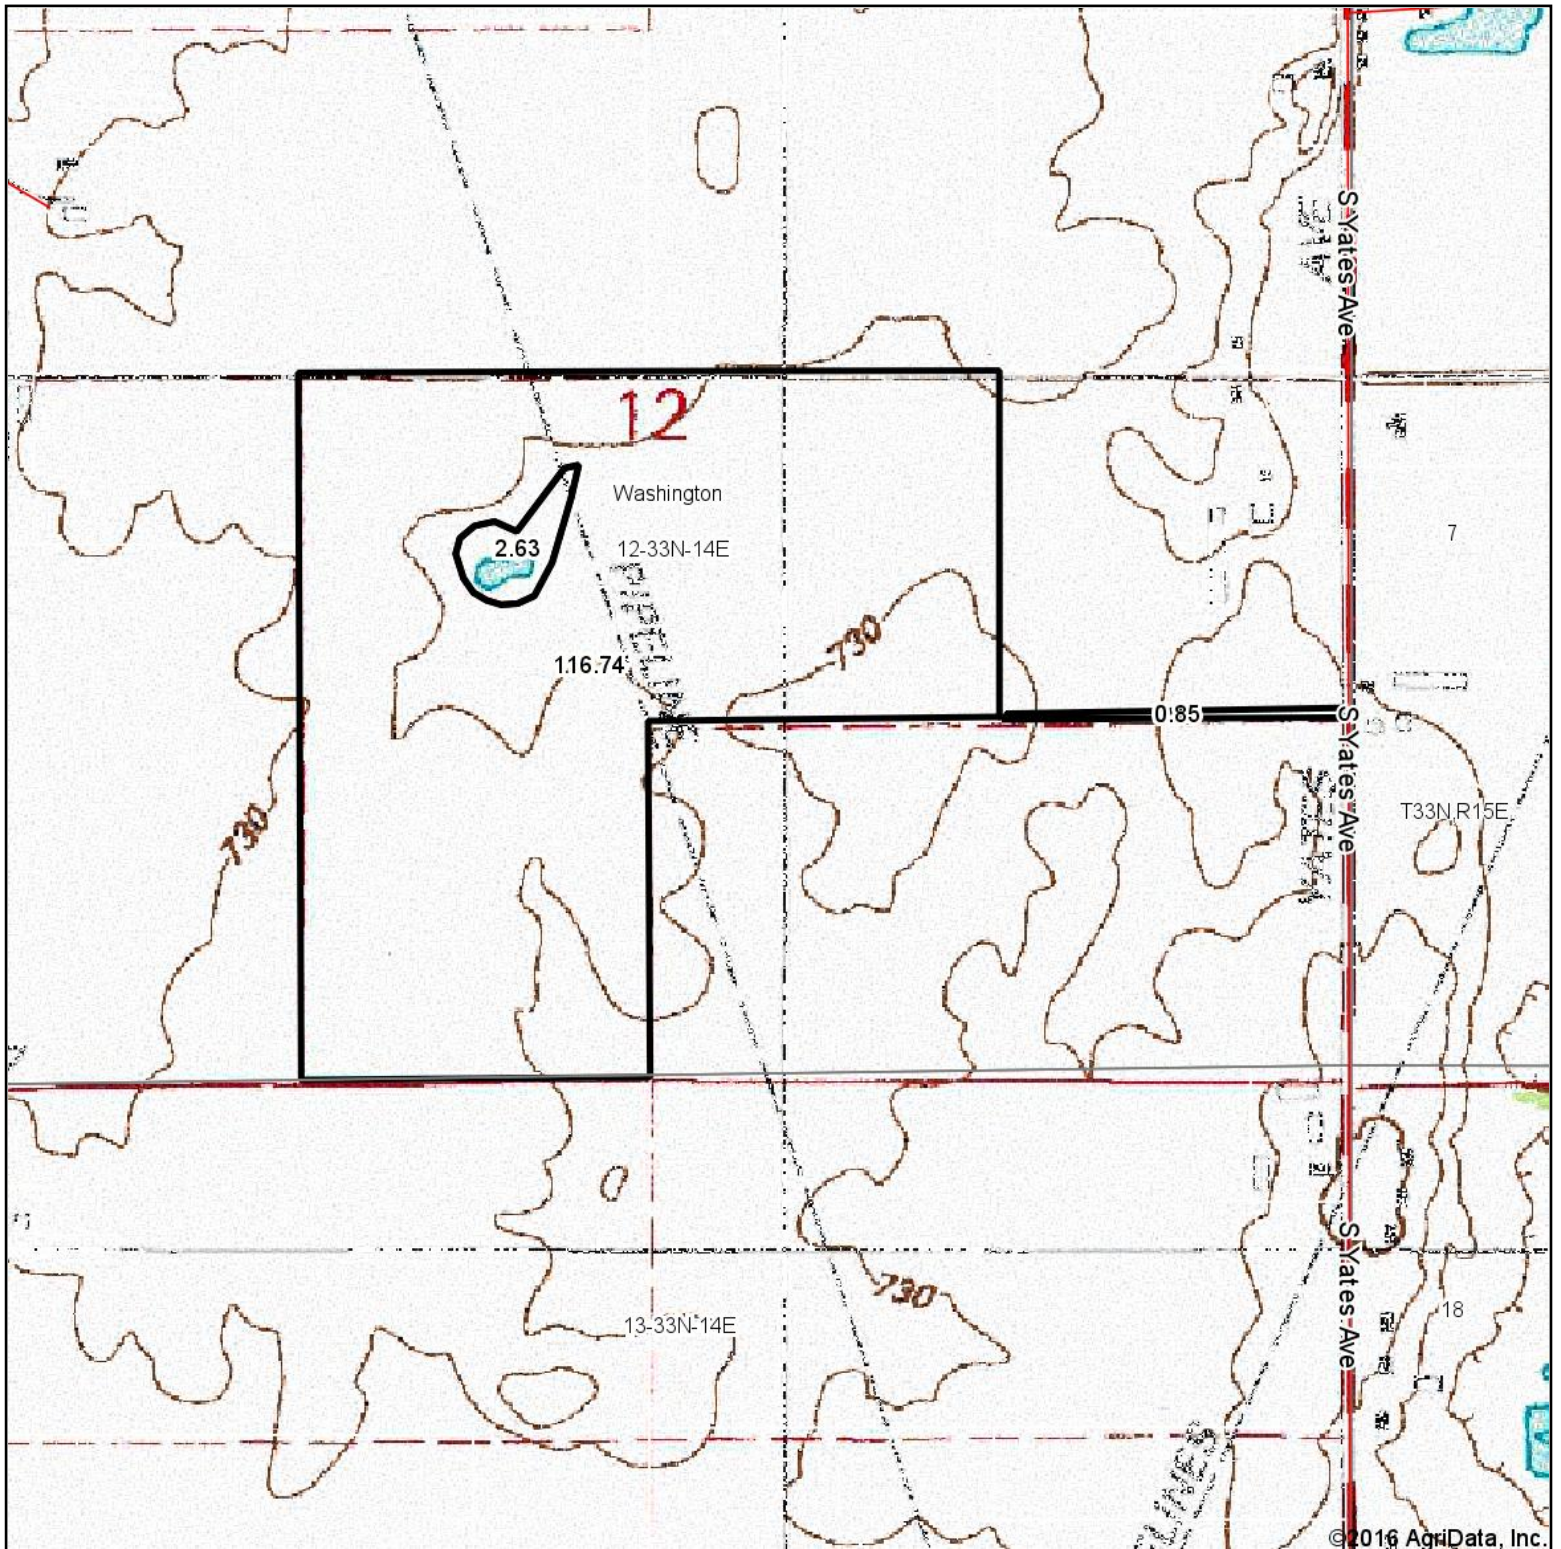

Topography Map

© 2016 AgriData, Inc.

map center: 41° 21' 32.17, -87° 33' 43.36

Maps Provided By:

© AgriData, Inc. 2016

www.AgriDataInc.com

12-33N-14E
Will County
Illinois

9/29/2016