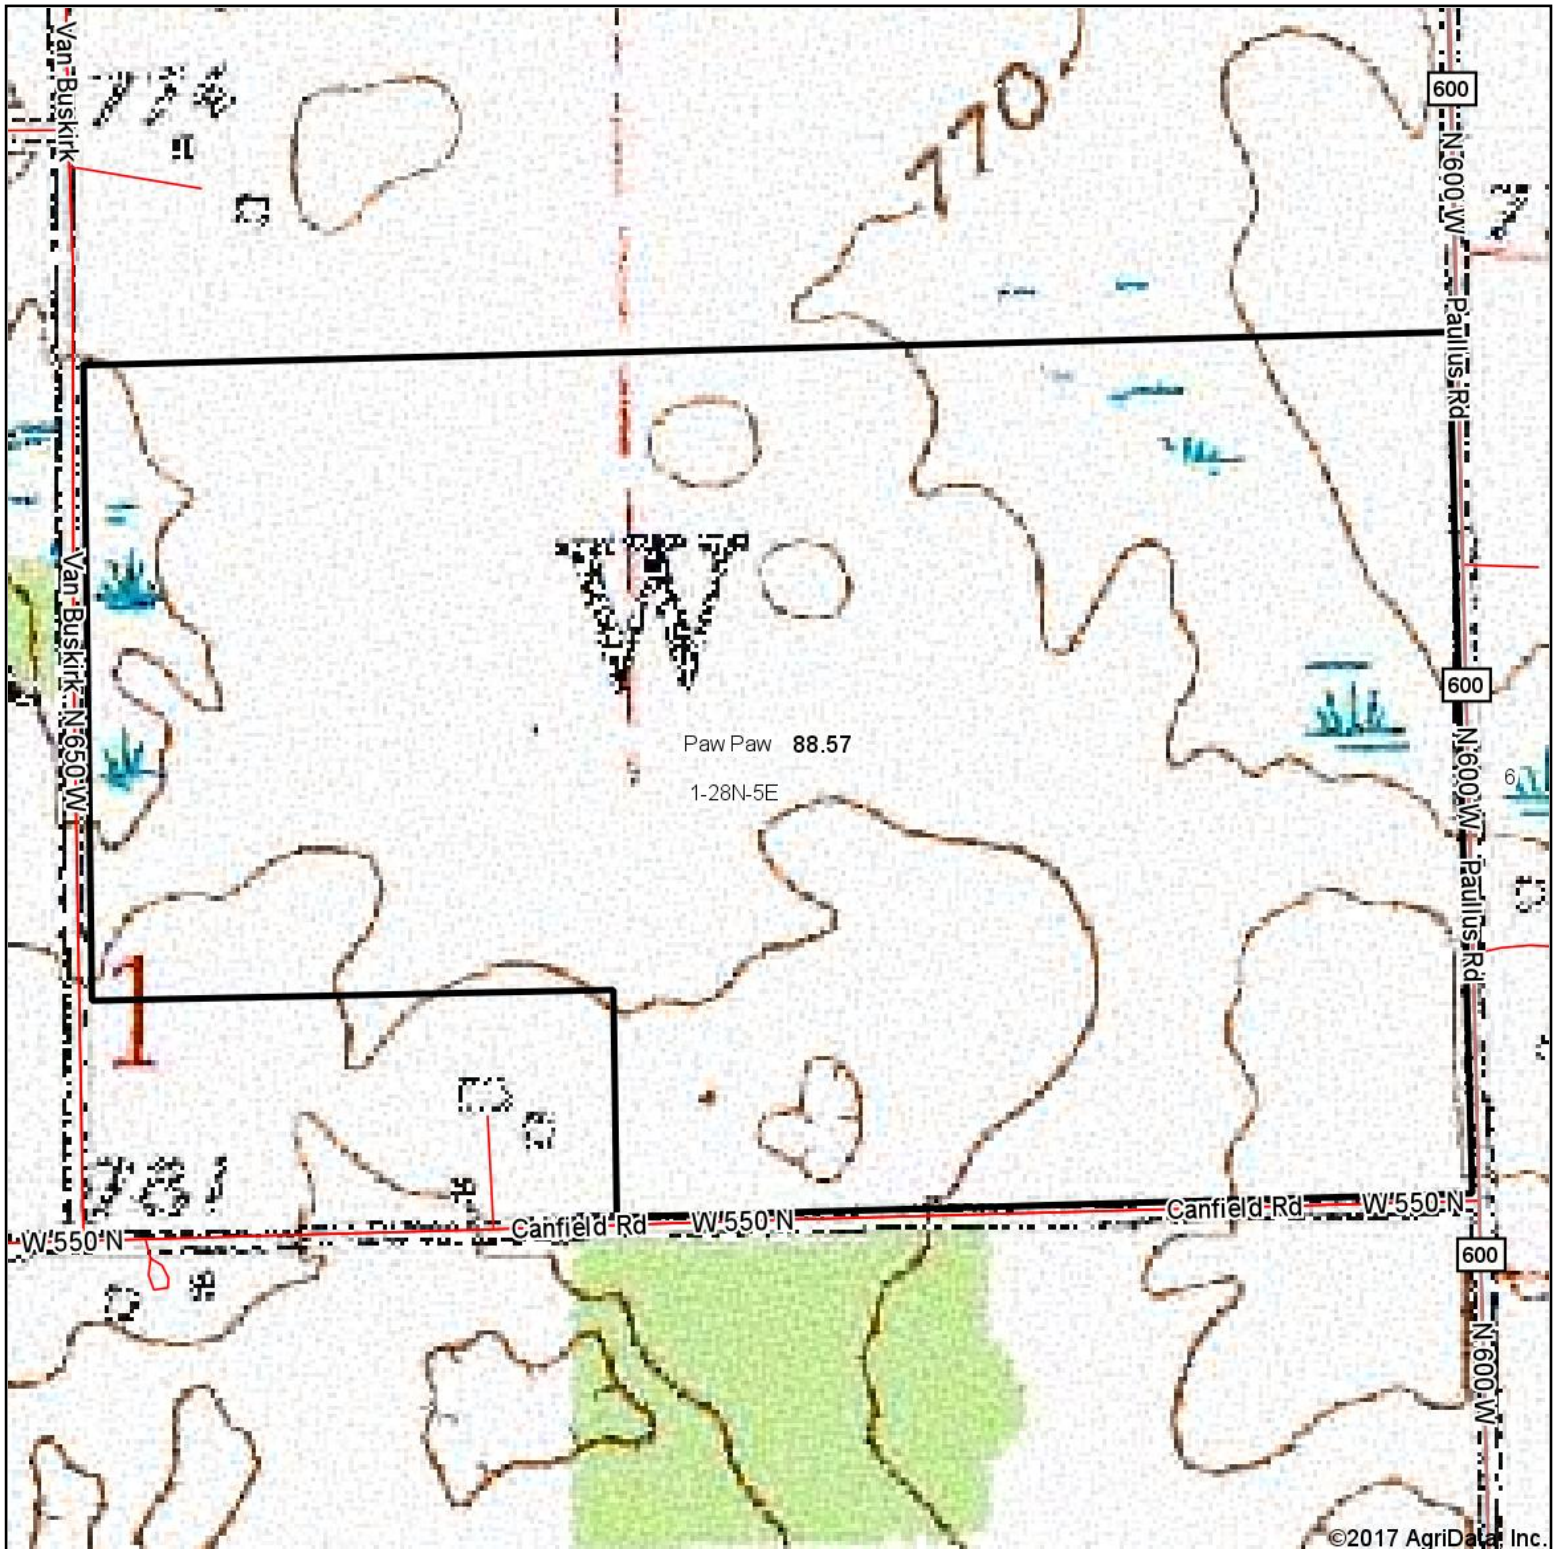

Topography Map

©2017 AgriData, Inc.

map center: 40° 54' 23.03, -85° 54' 36.16

Maps Provided By:

© AgriData, Inc. 2017 www.AgriDataInc.com

1-28N-5E
Wabash County
Indiana

8/18/2017