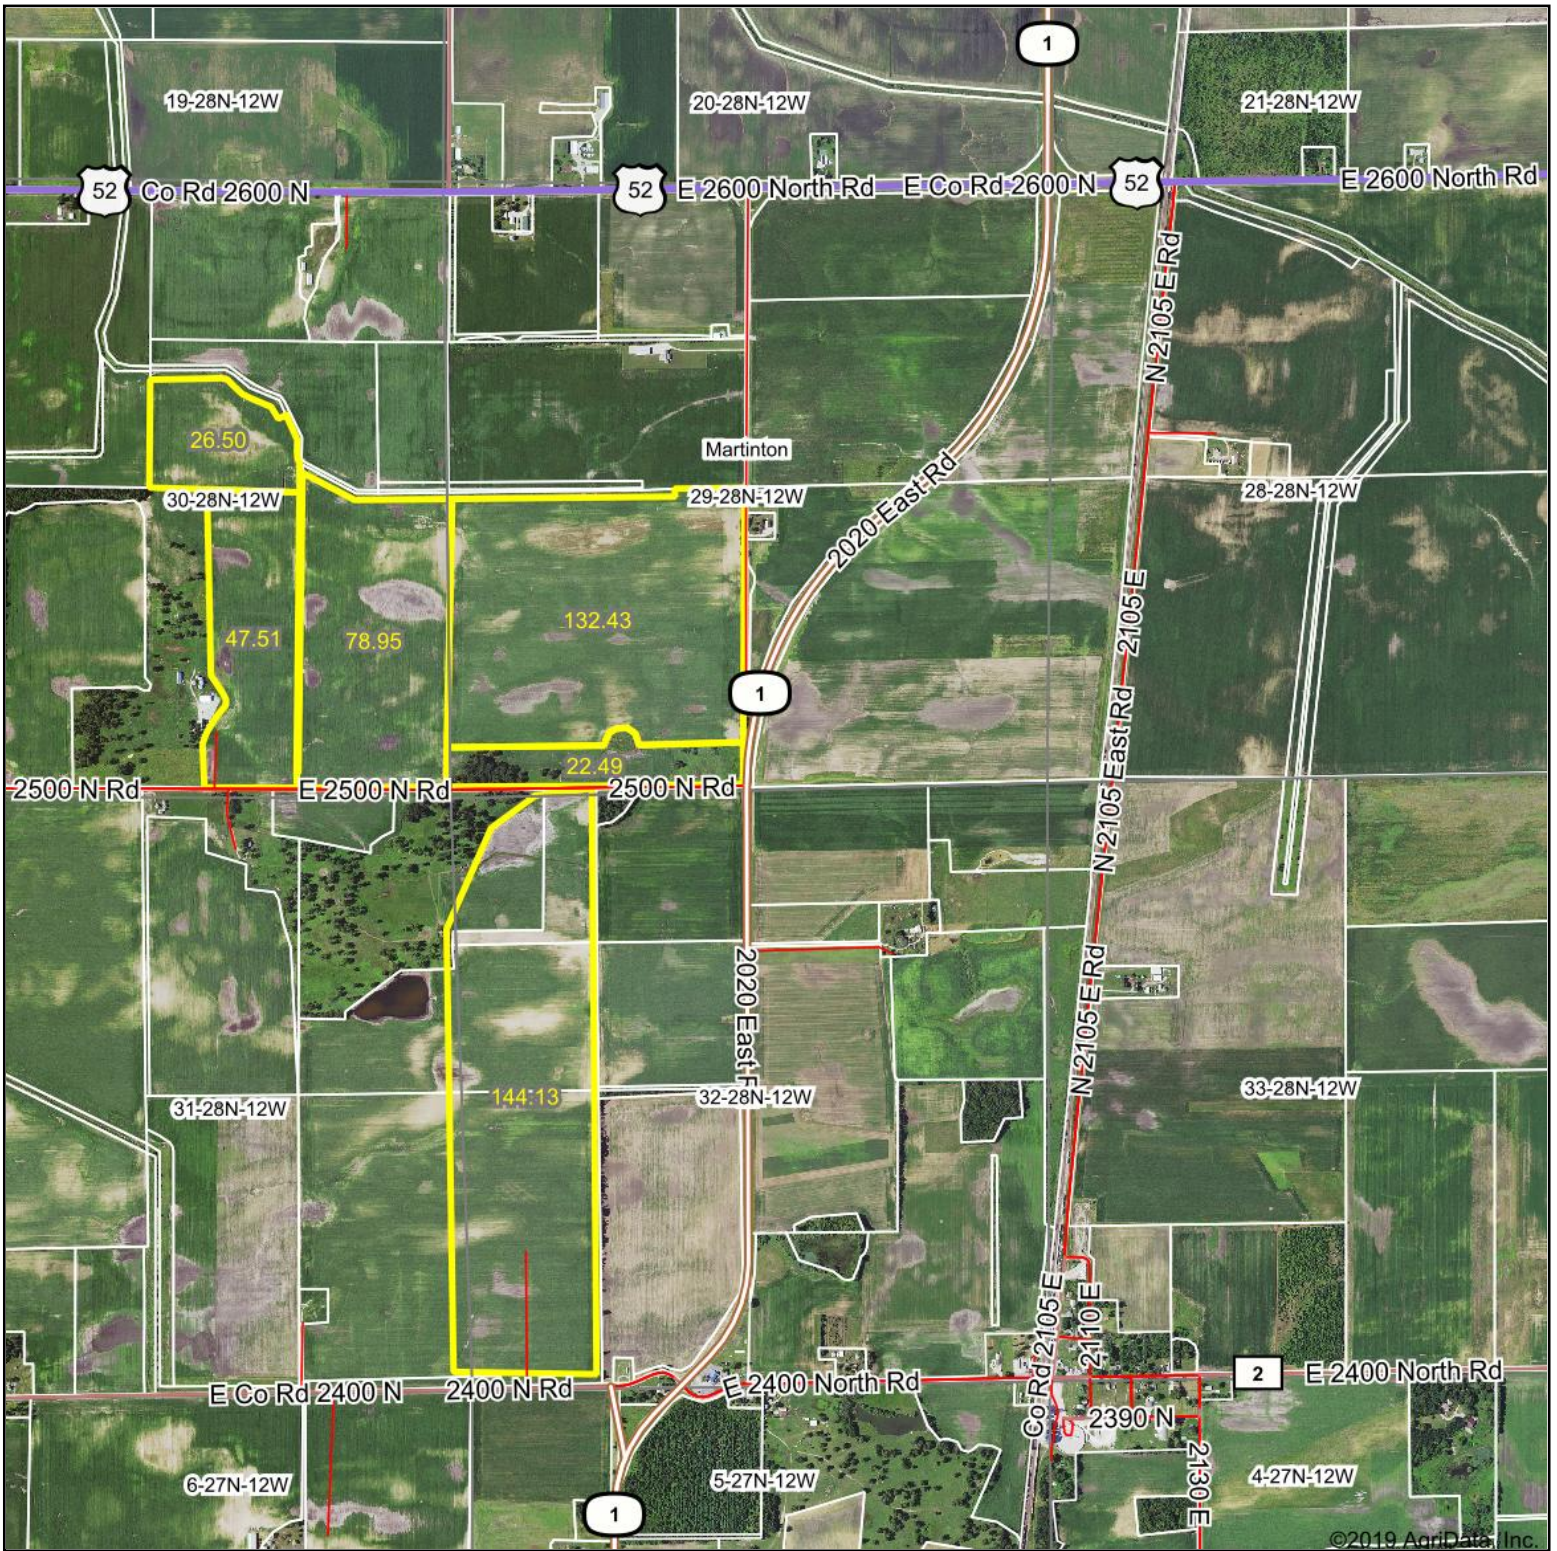

Aerial Map

©2019 AgriData, Inc.

map center: 40° 52' 31.56, -87° 44' 22.41

Maps Provided By:
surety
 CUSTOMIZED ONLINE MAPPING
 © AgriData, Inc. 2019 www.AgriDataInc.com

29-28N-12W
Iroquois County
Illinois