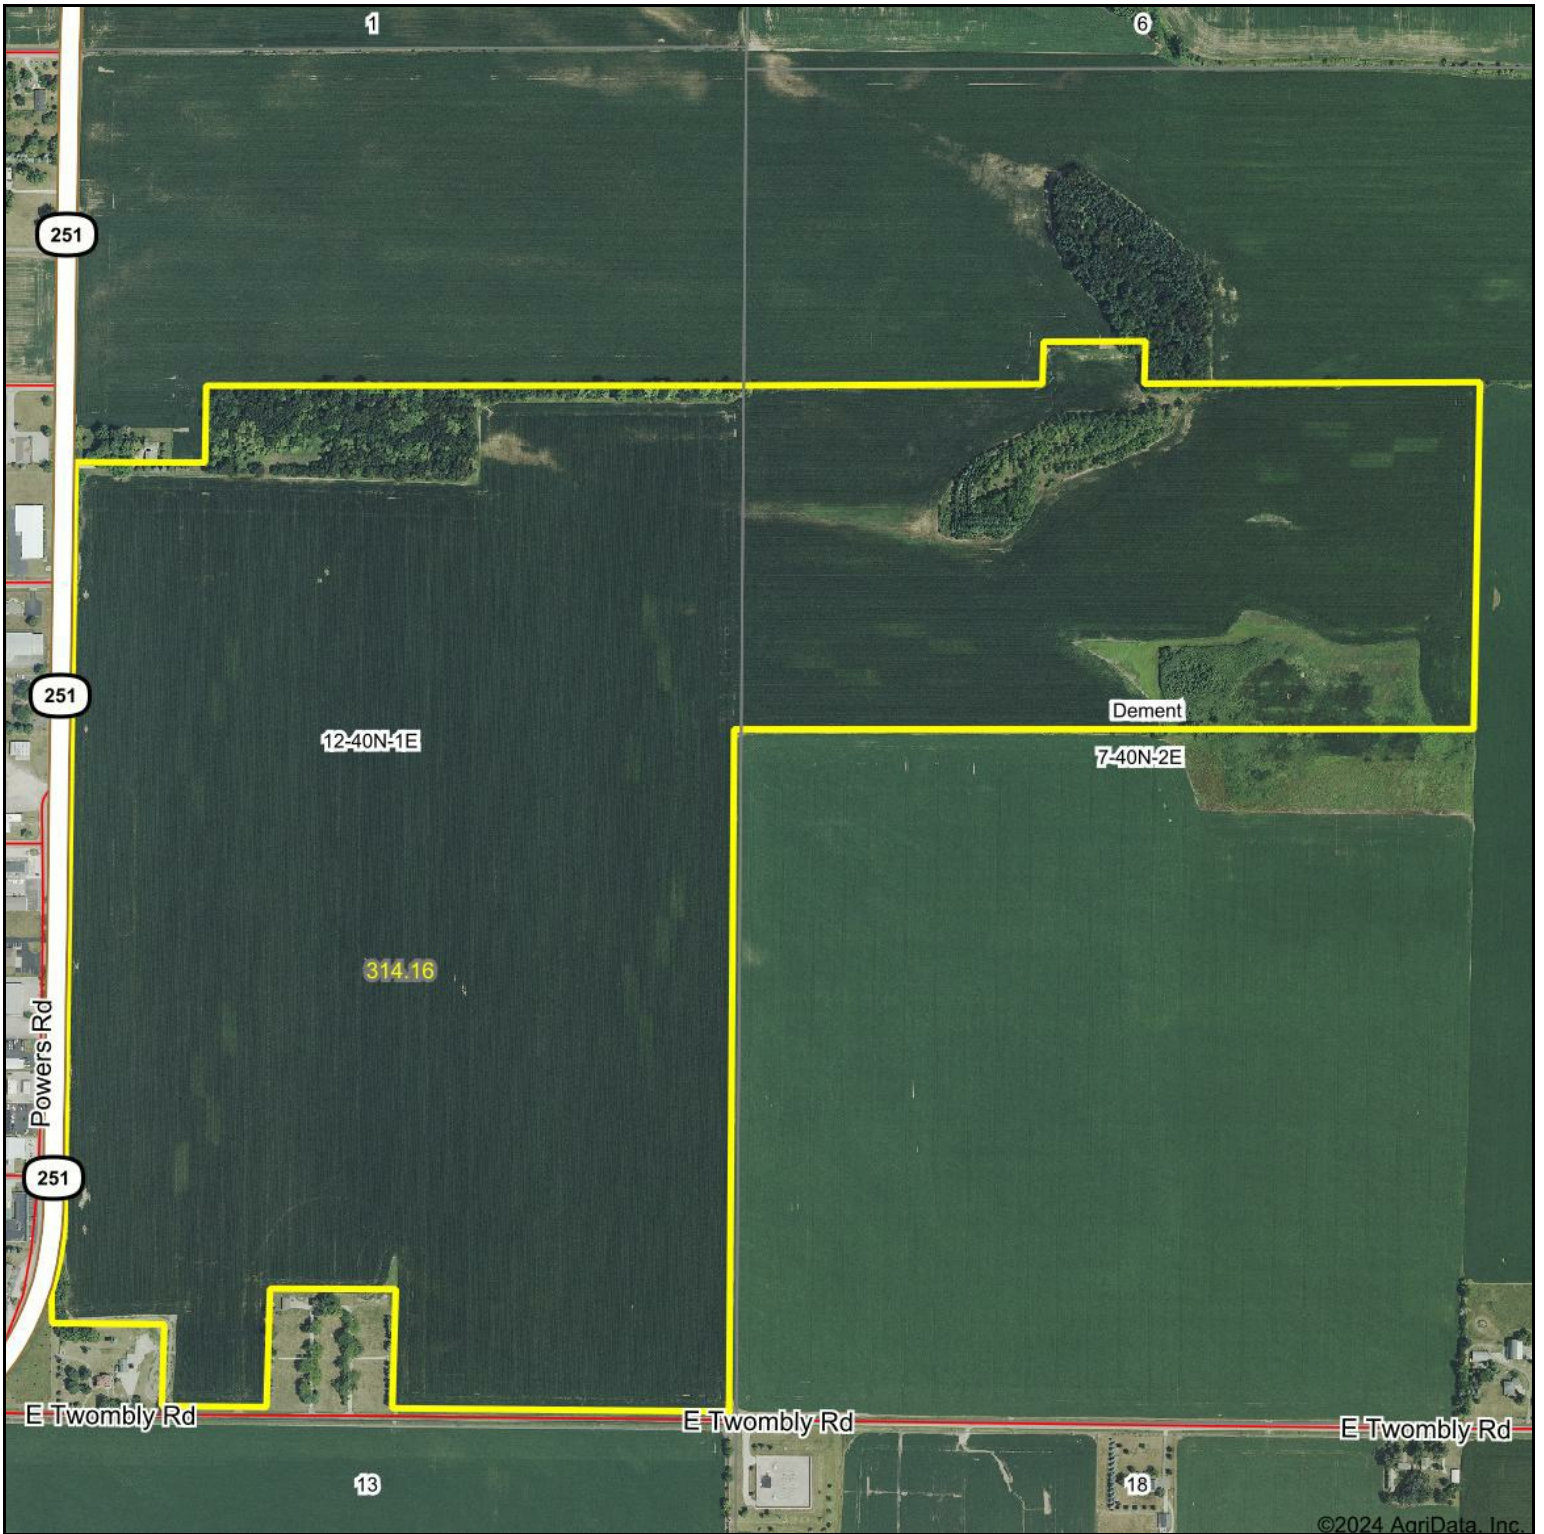

Cooper Farm

Boundary Center: 41° 57' 15.96, -89° 3' 15.95

7-40N-2E
Ogle County
Illinois

4/18/2024