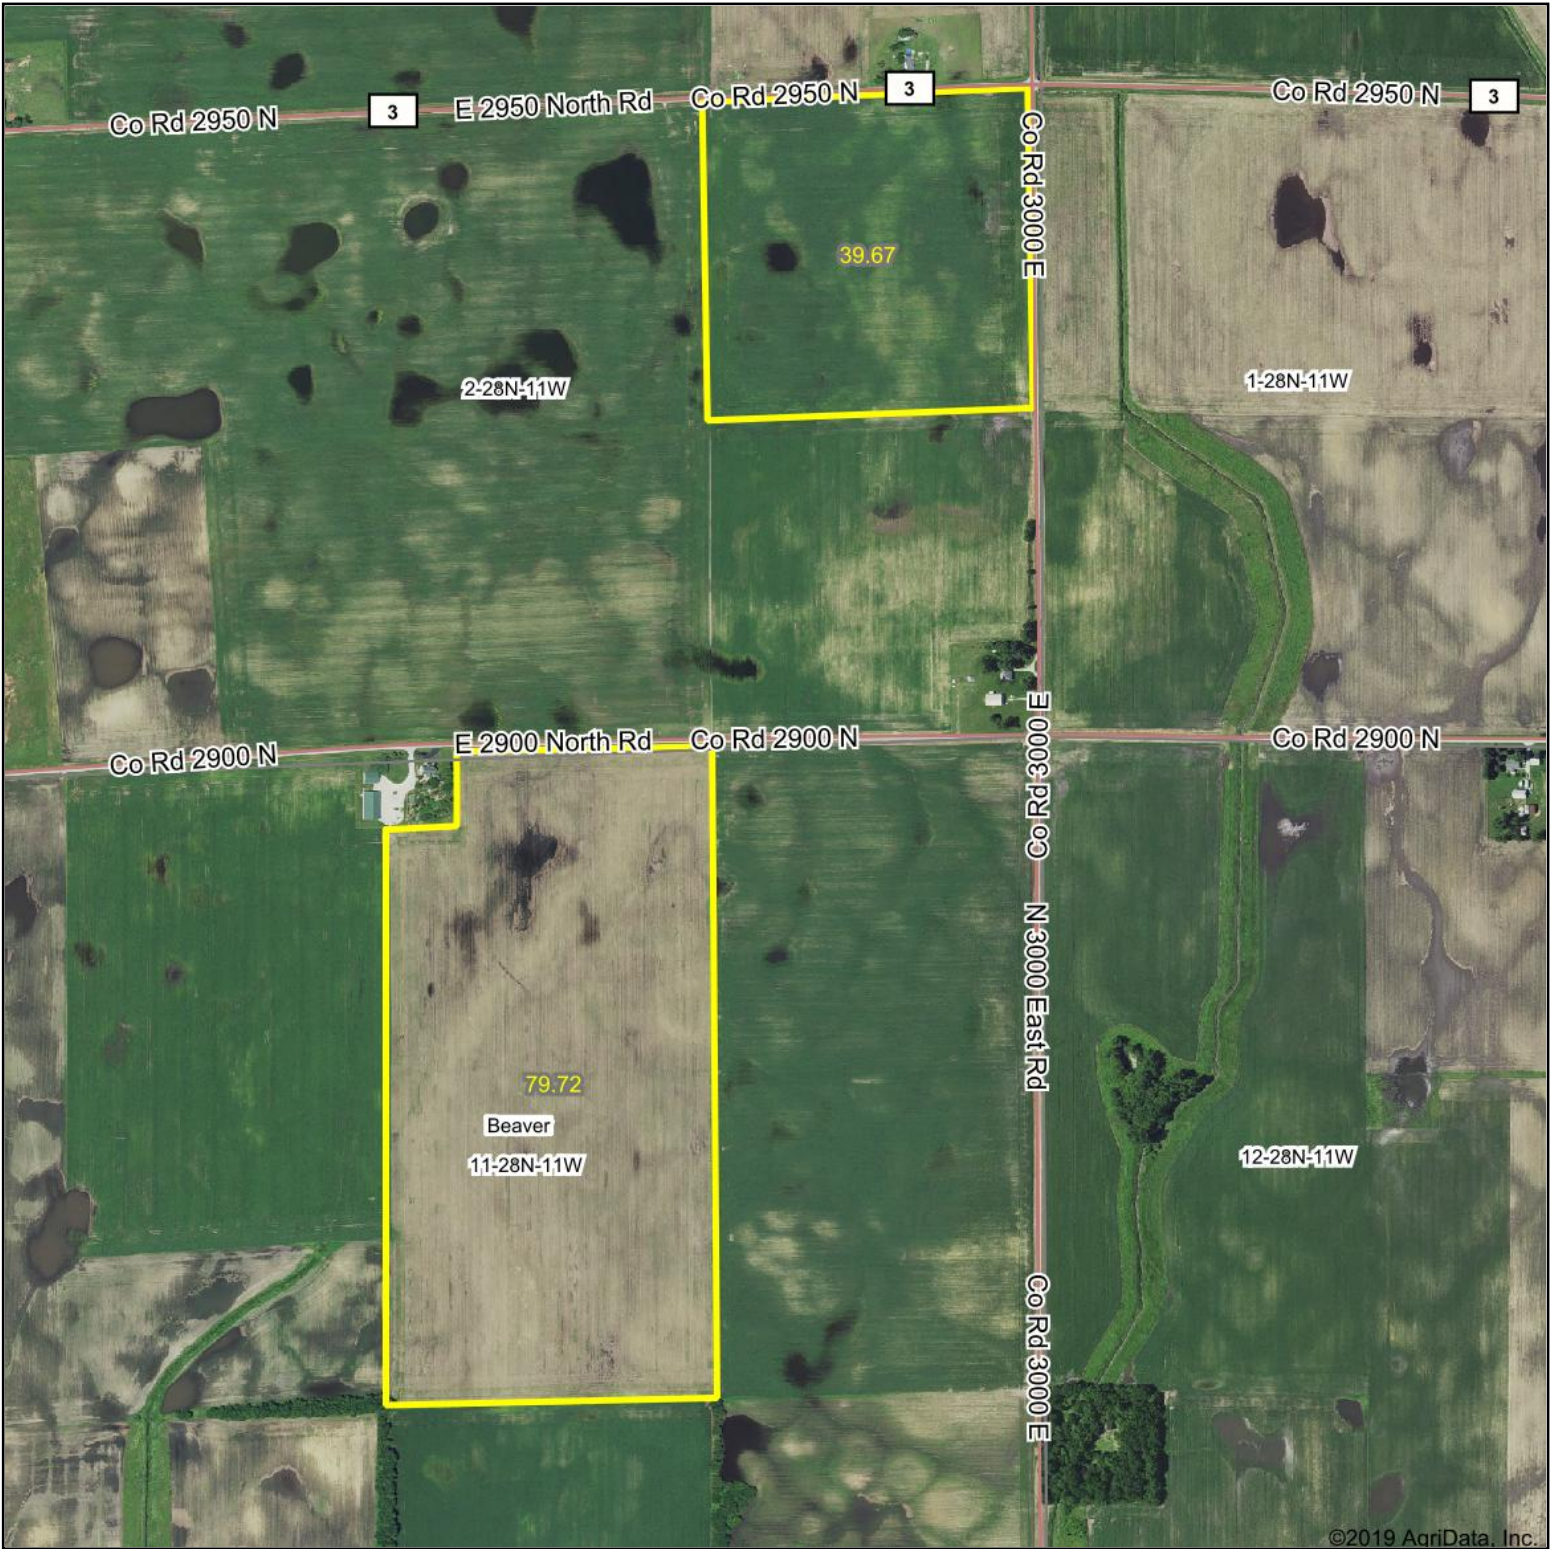

Aerial Map

©2019 AgriData, Inc.

Map Center: 40° 56' 14.18, -87° 33' 51.38

11-28N-11W
Iroquois County
Illinois

7/19/2019