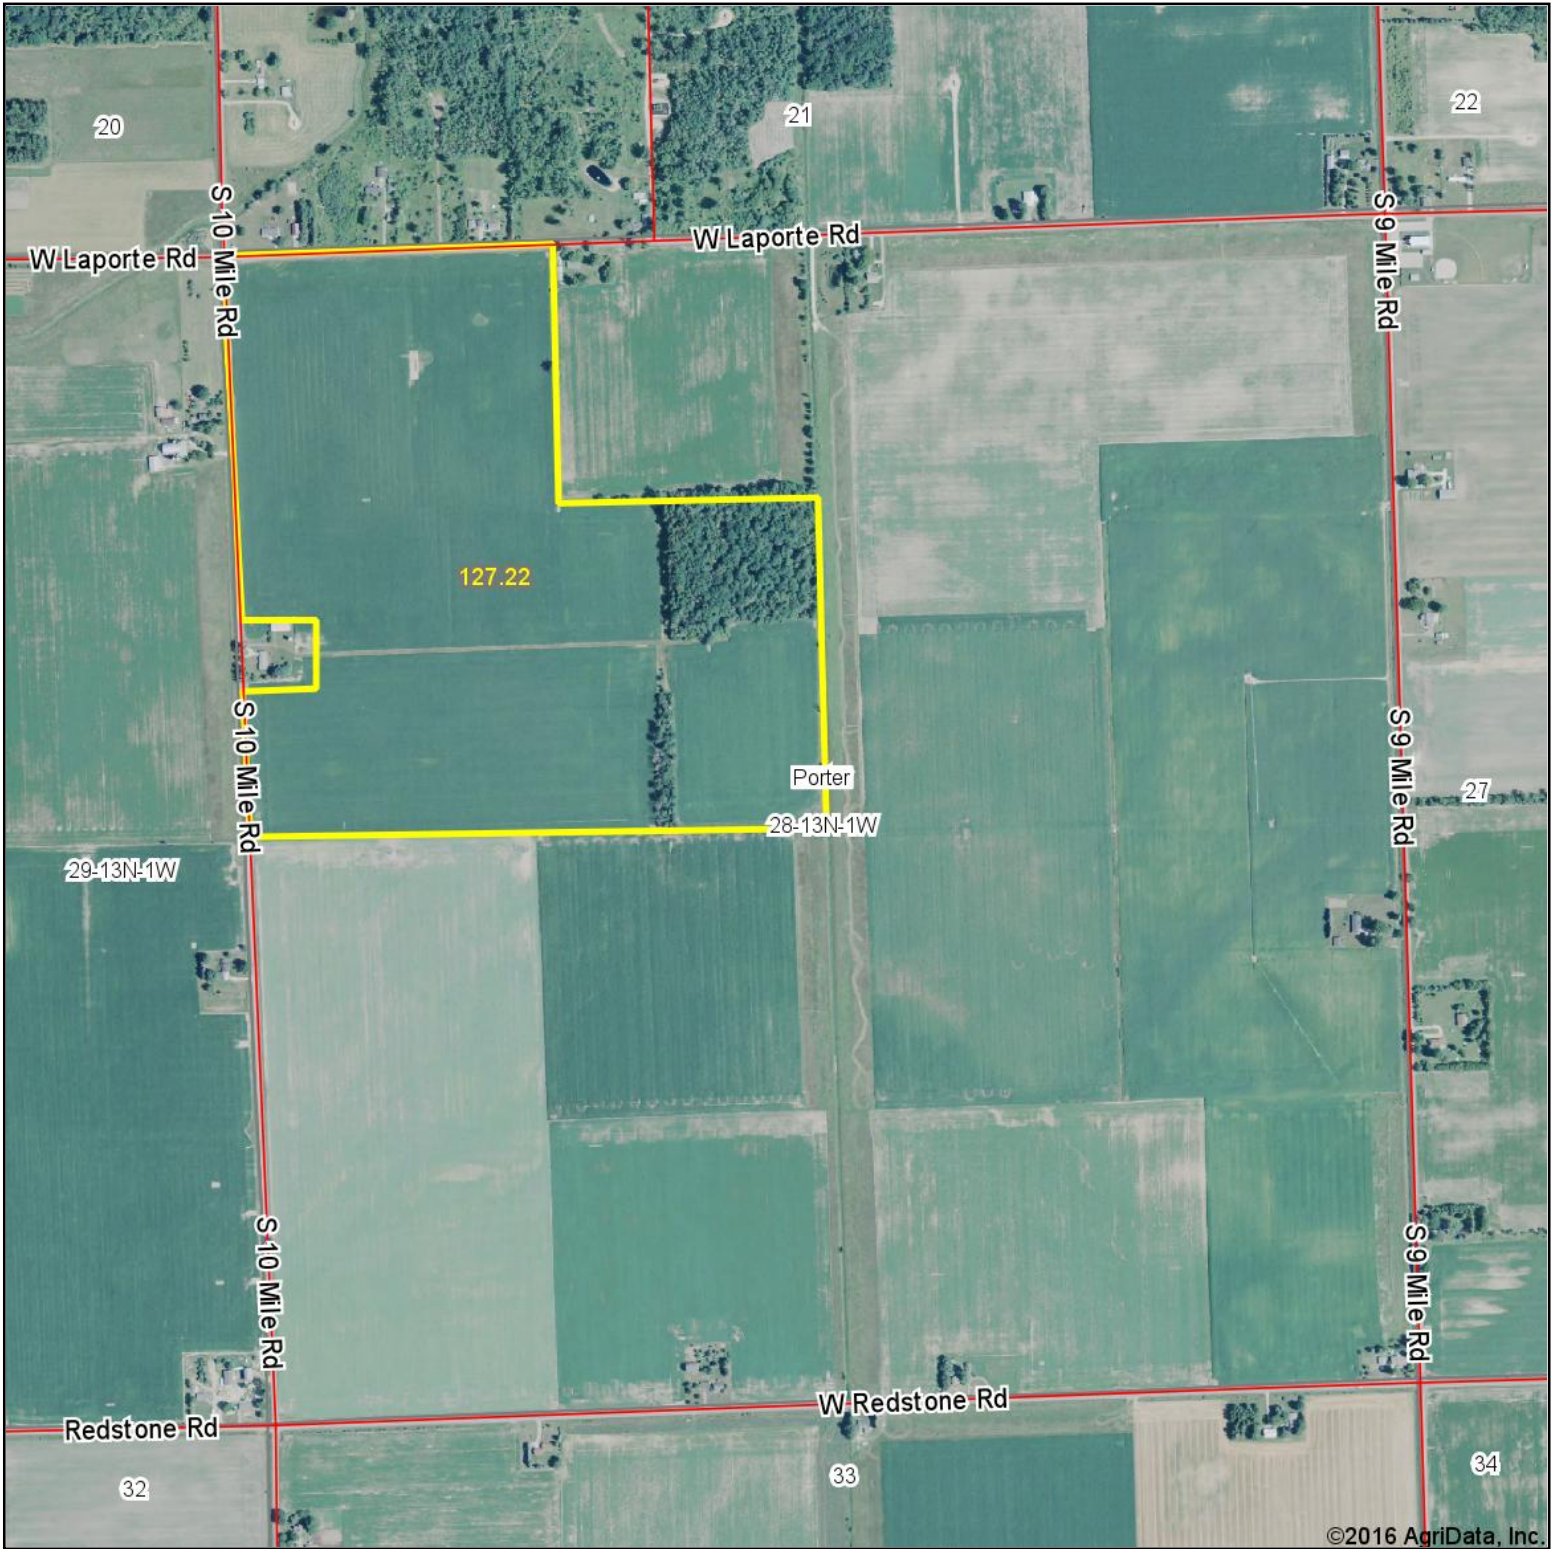

Aerial Map

©2016 AgriData, Inc.

map center: 43° 29' 18.61, 84° 26' 25.01

Maps Provided By:

CUSTOMIZED ONLINE MAPPING
© AgriData, Inc. 2016 www.AgriDataInc.com

28-13N-1W
Midland County
Michigan

2/22/2016