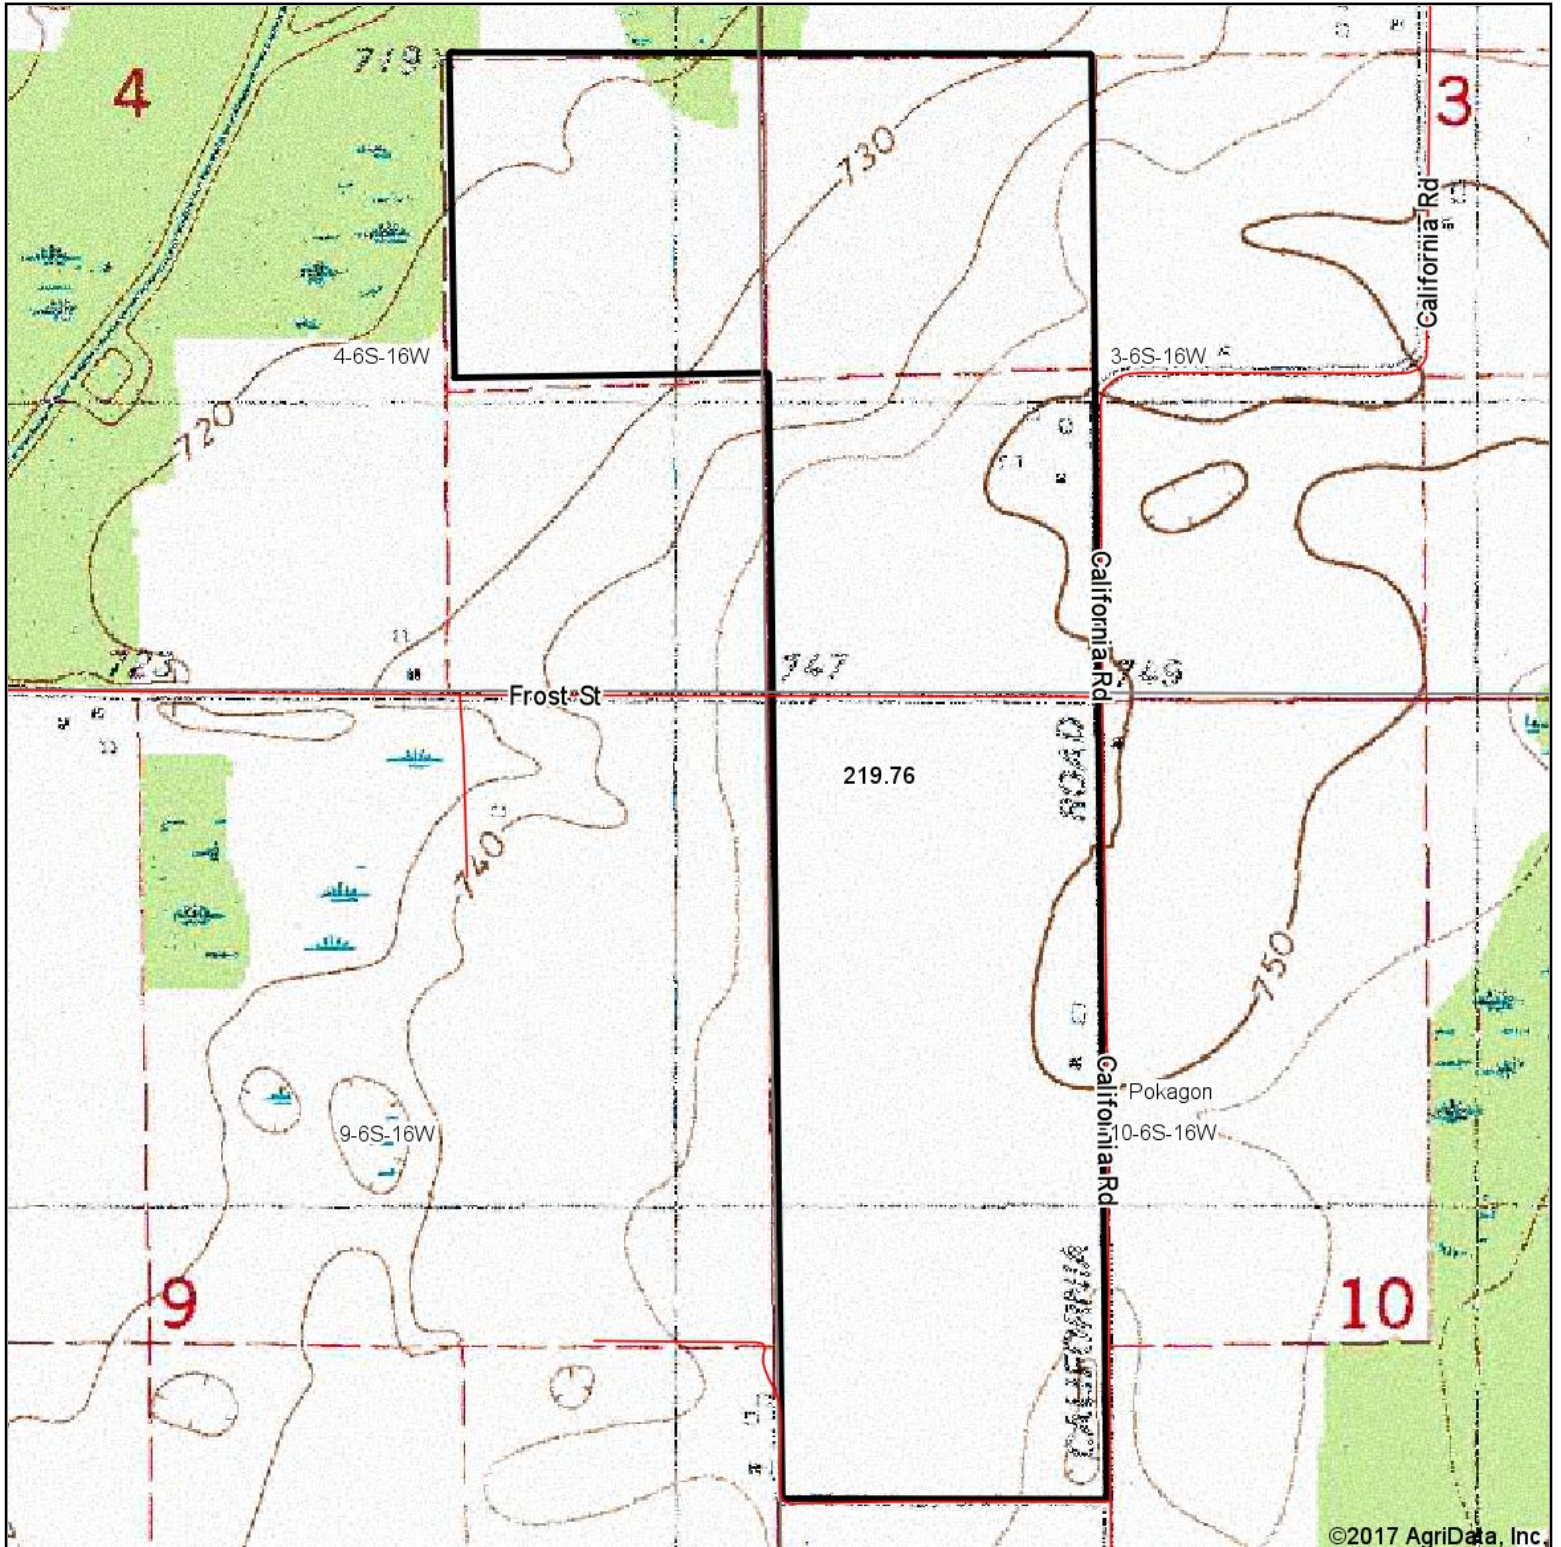

Topography Map

©2017 AgriData, Inc.

map center: 41° 58' 11.08, -86° 9' 56.74

Maps Provided By:

© AgriData, Inc. 2017

www.AgriDataInc.com

10-6S-16W
Cass County
Michigan

2/12/2017