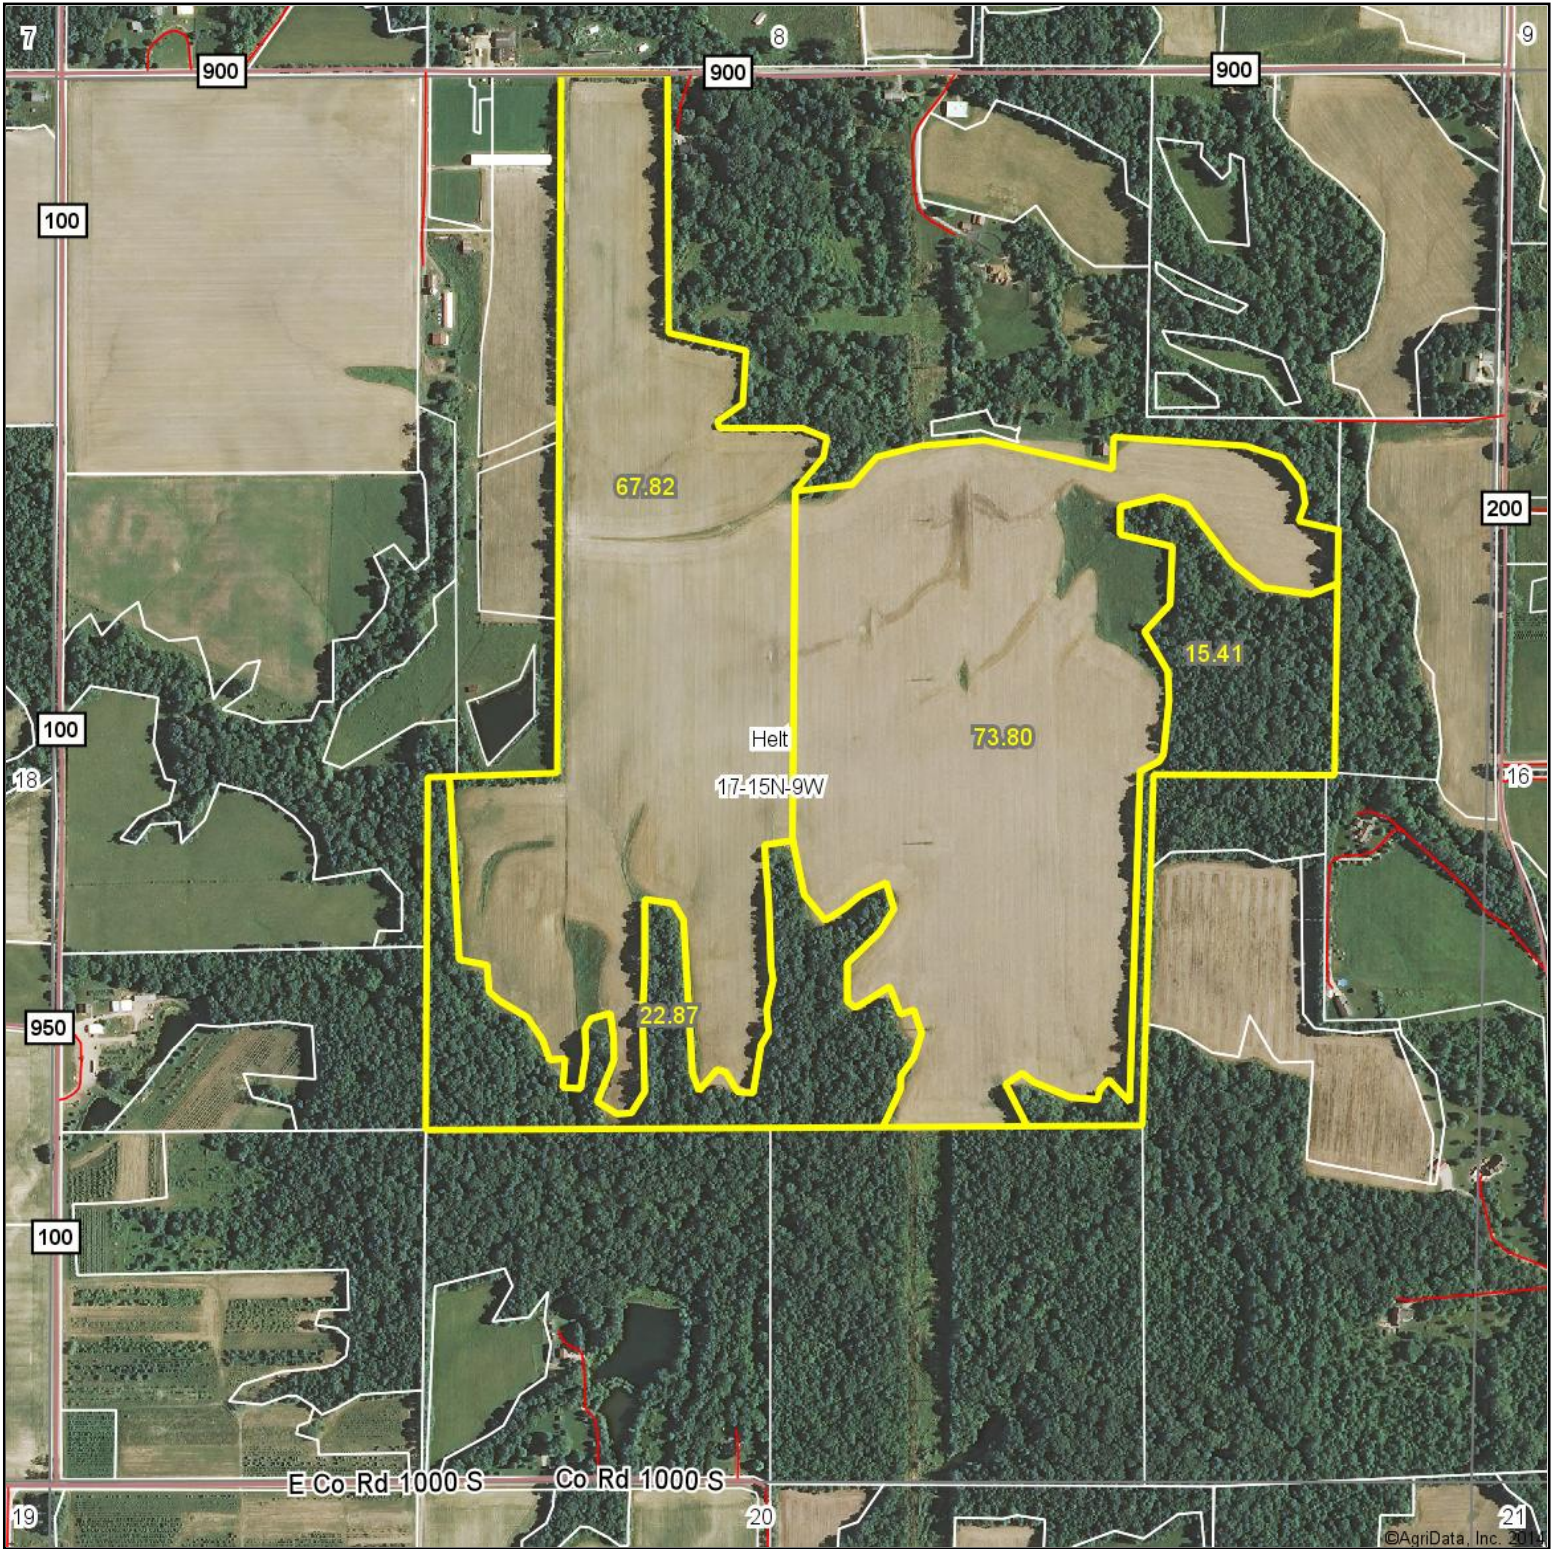

Aerial Map

map center: 39° 44' 46.33, 87° 26' 11.57

scale: 9548

17-15N-9W
Vermillion County
Indiana

6/2/2014

Maps Provided By:

© AgriData, Inc. 2014 www.AgriDataInc.com