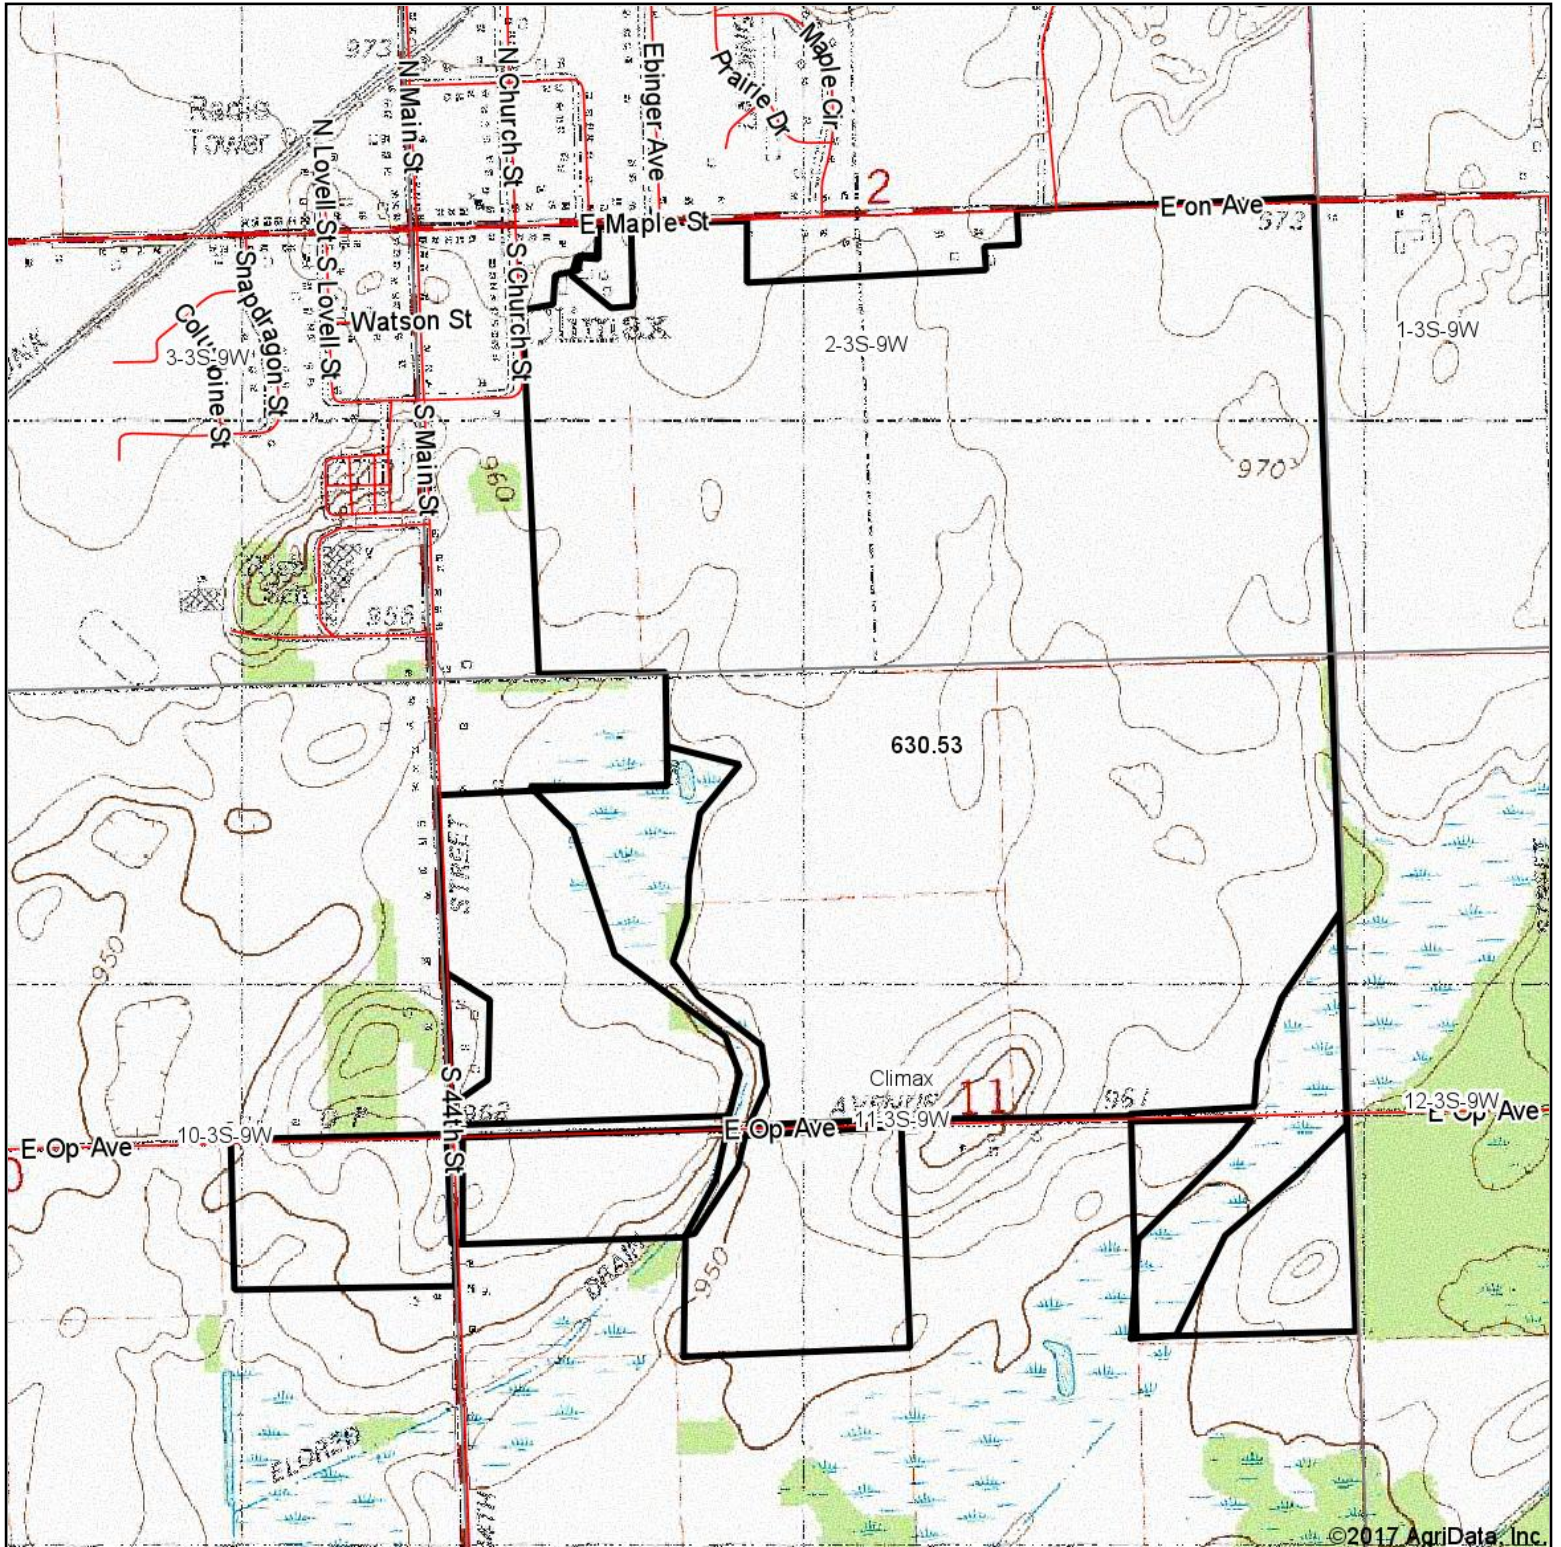

# Topography Map

map center: 42° 13' 45.28, -85° 19' 41.9

0ft 1286ft 2572ft

11-3S-9W  
Kalamazoo County  
Michigan

7/5/2017

Maps Provided By:

© AgriData, Inc. 2017

www.AgriDataInc.com