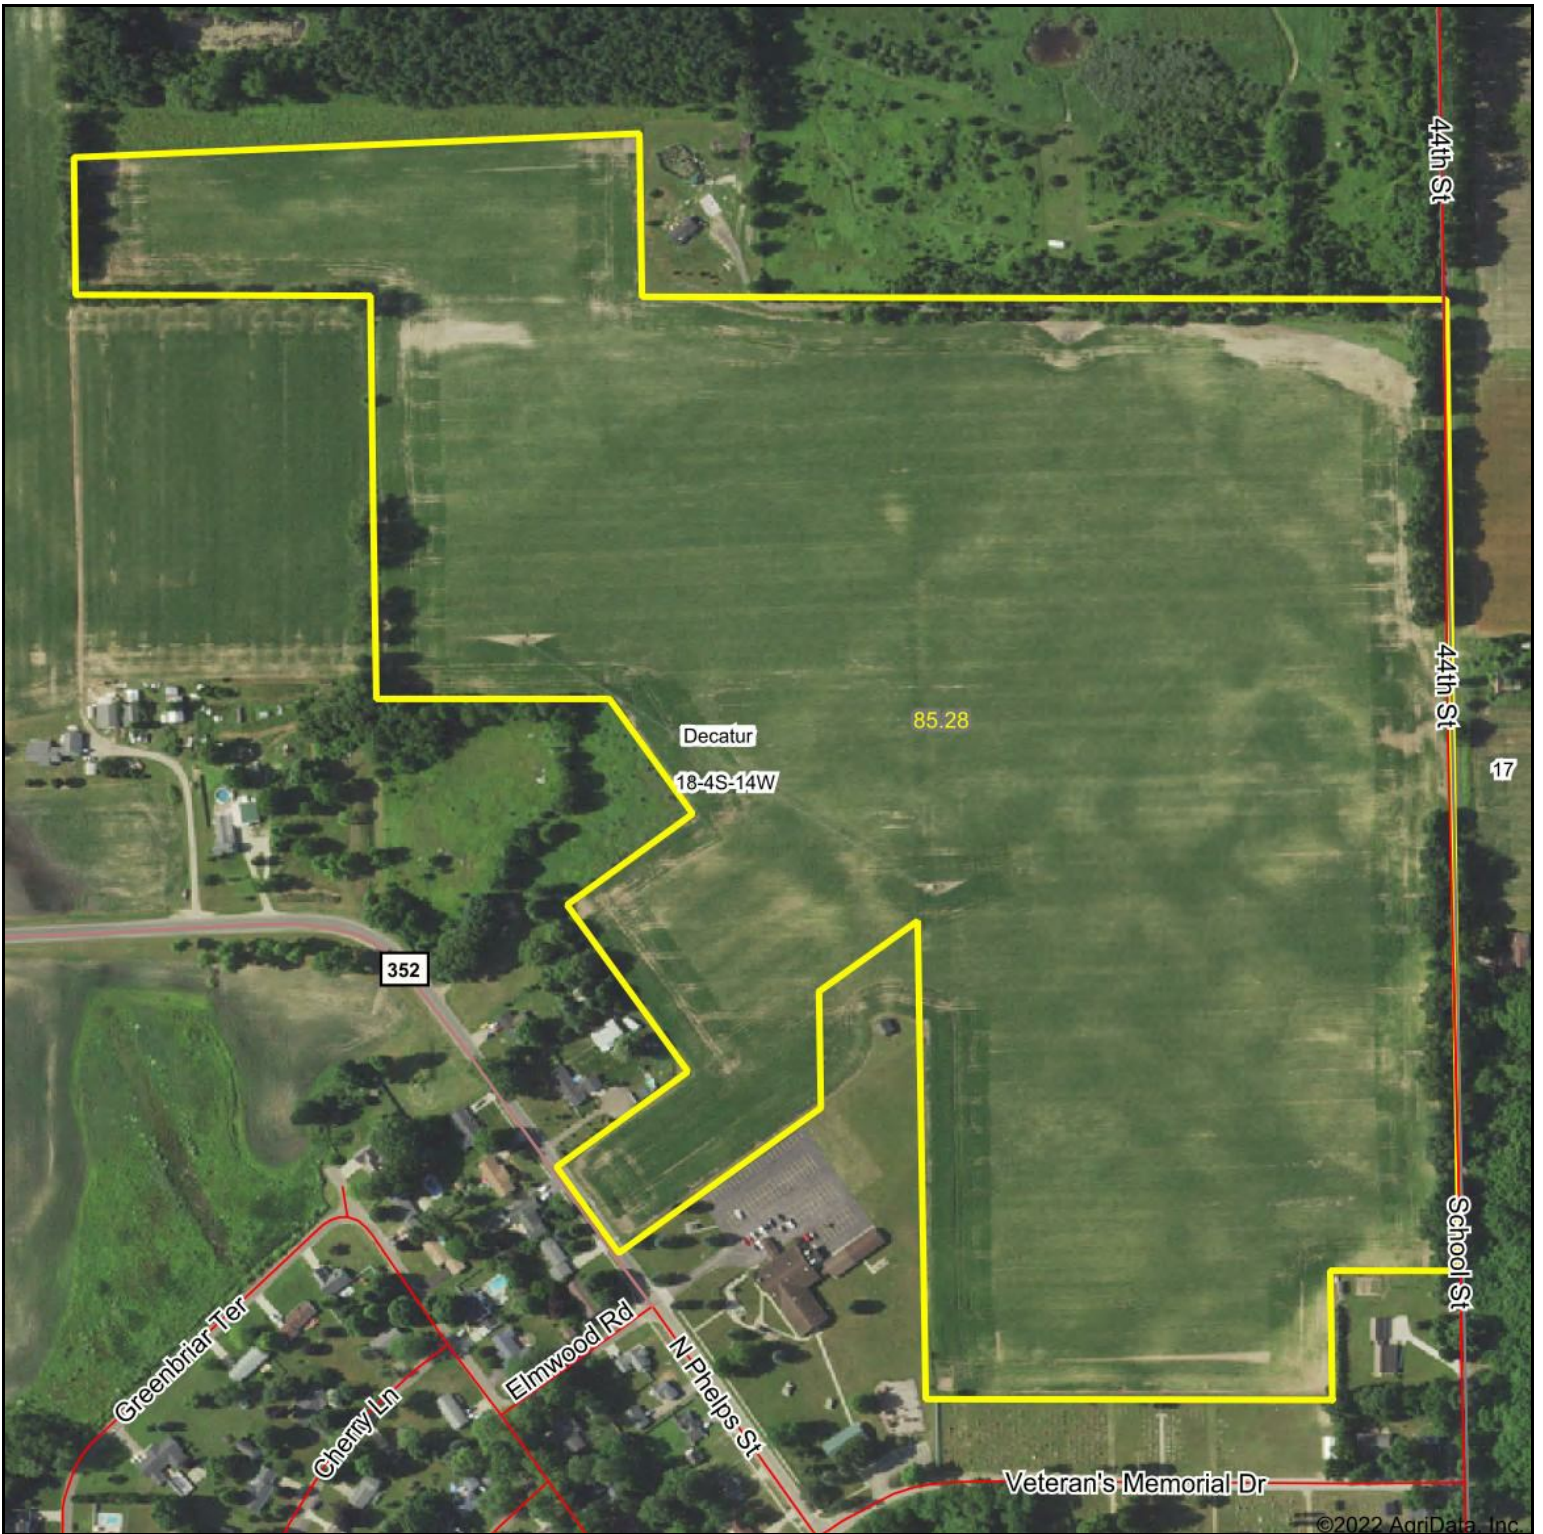

Bernie Farm Map Updated

©2022 AgriData, Inc.

Map Center: 42° 7' 5.78, -85° 58' 47.38

Maps Provided By:

© AgriData, Inc. 2021 www.AgriDataInc.com

18-4S-14W
Van Buren County
Michigan

5/19/2022