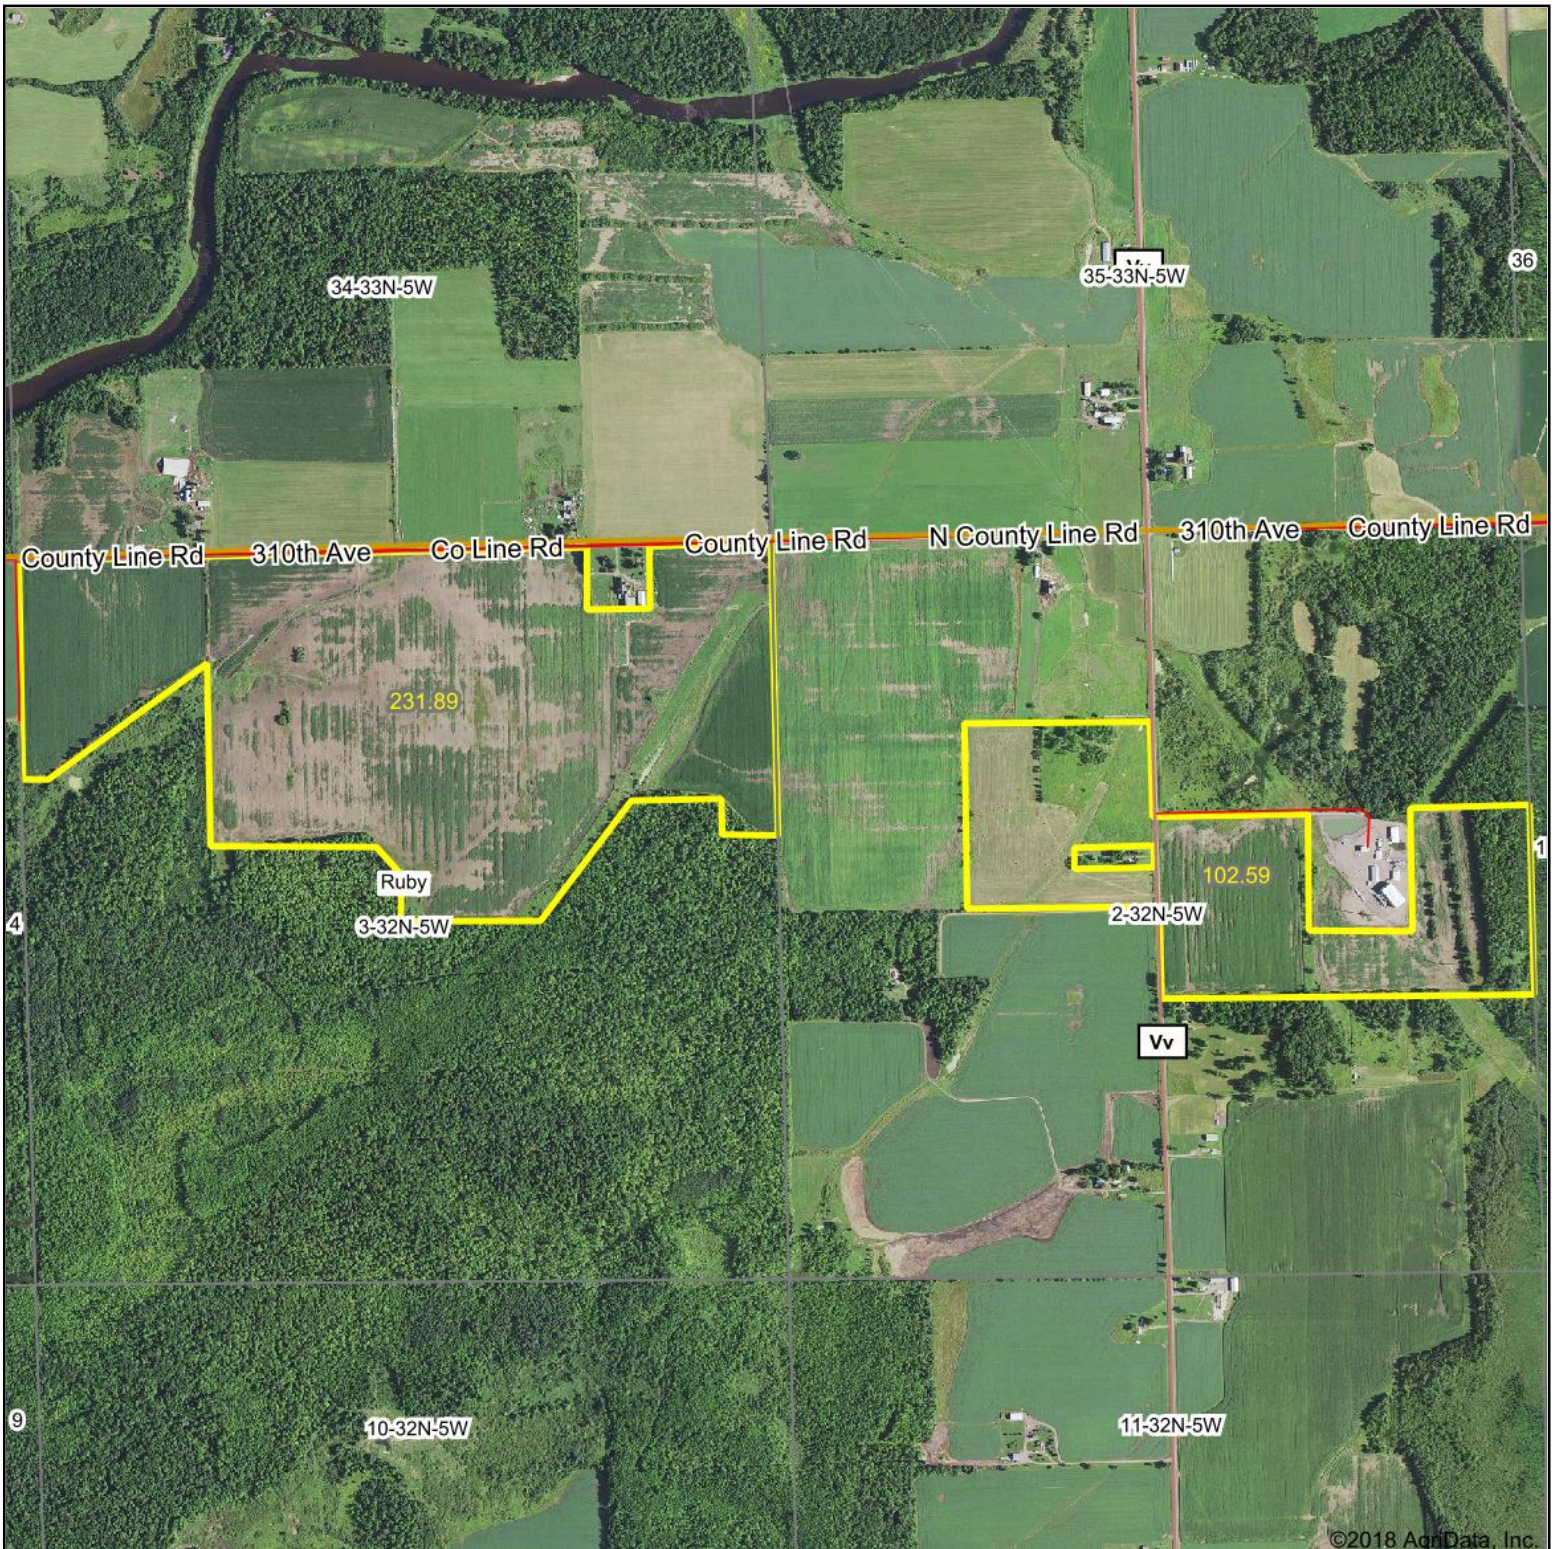

Aerial Map

©2018 AgriData, Inc.

map center: 45° 17' 14.43, -90° 57' 59.05

3-32N-5W
Chippewa County
Wisconsin

1/31/2018