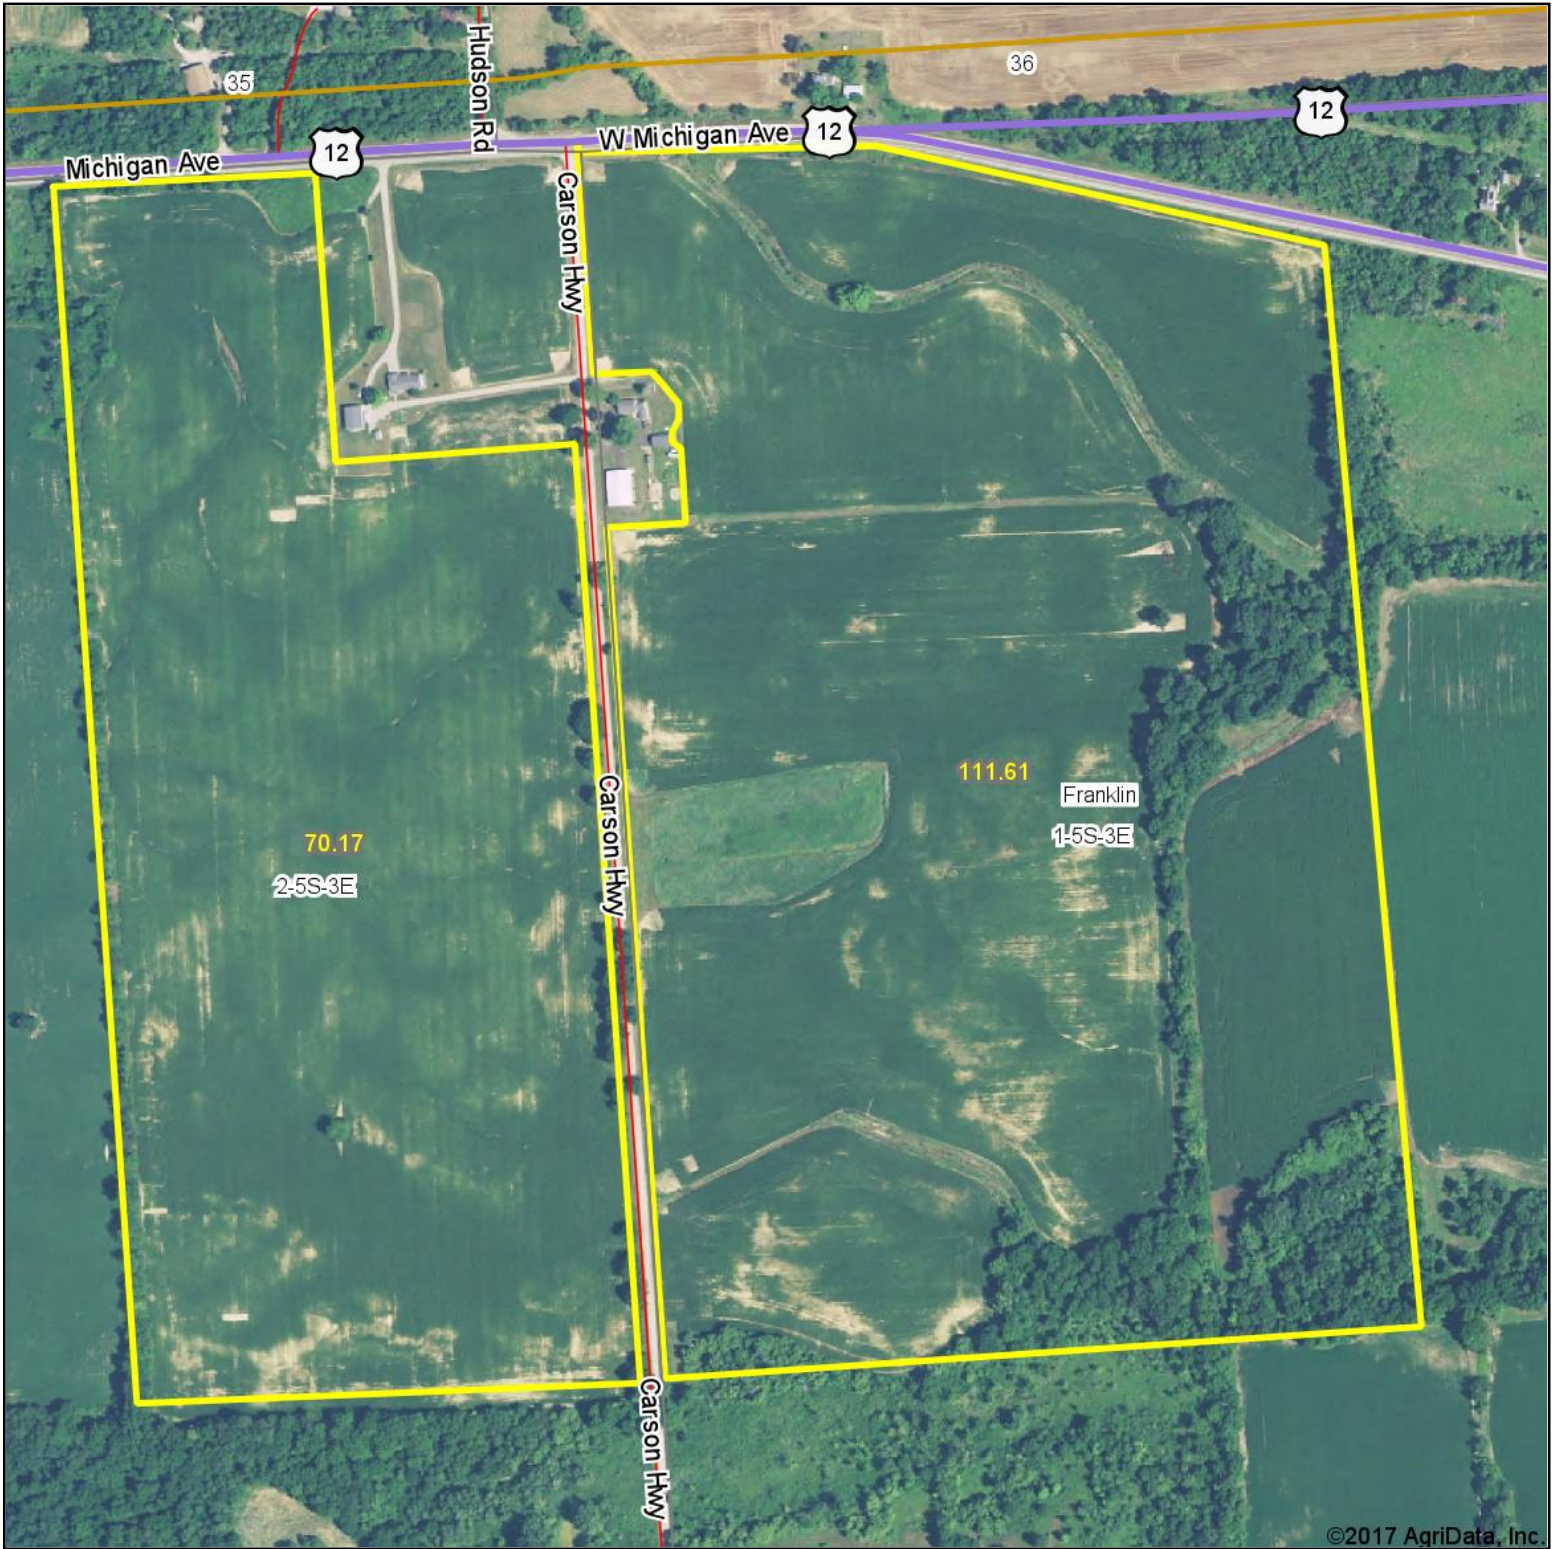

Aerial Map

©2017 AgriData, Inc.

map center: 42° 4' 9.06, -84° 1' 32.88

1-5S-3E
Lenawee County
Michigan

6/14/2017