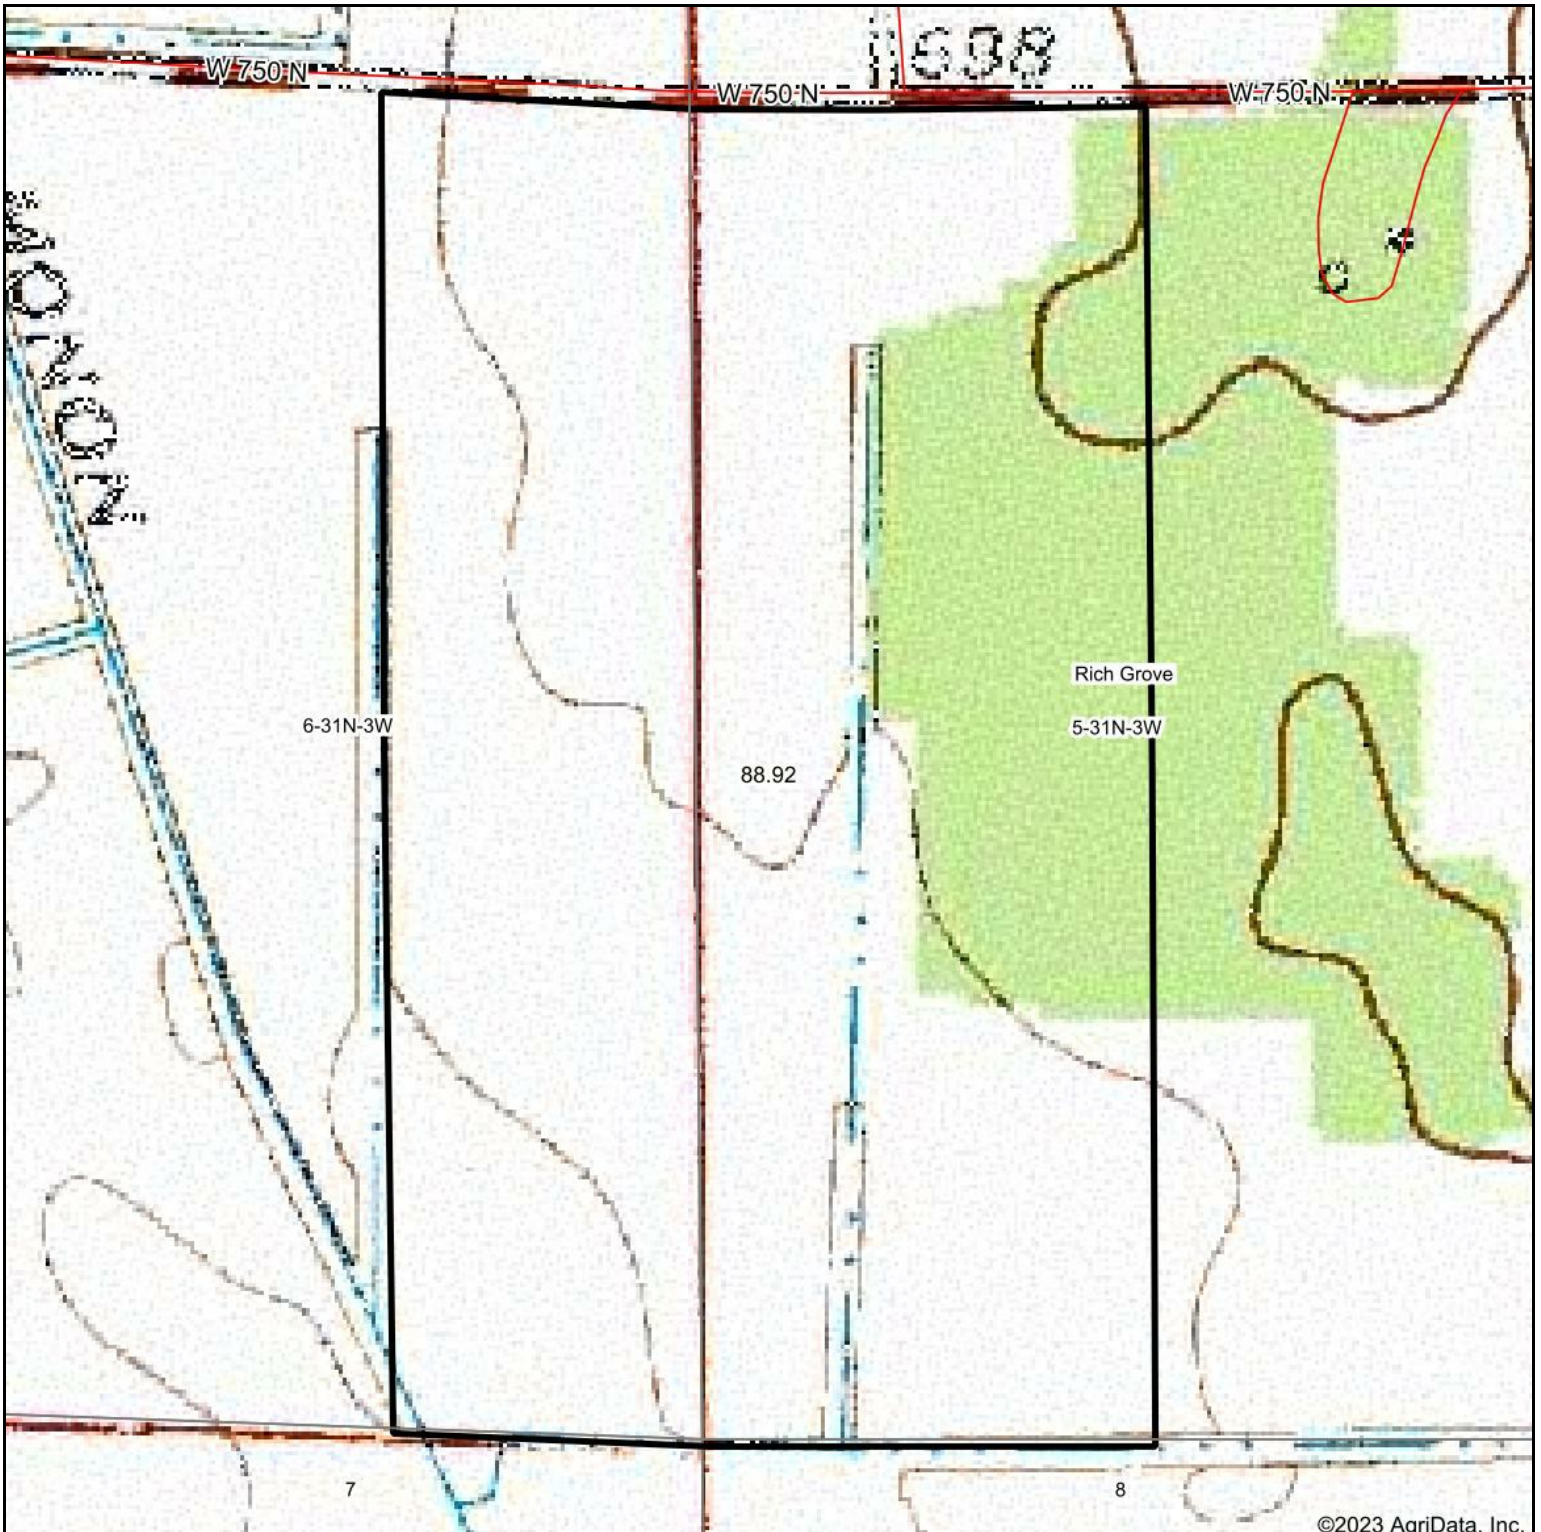

Topography Map

©2023 AgriData, Inc.

map center: 41° 9' 39.65, -86° 47' 43.13

Maps Provided By:

© AgriData, Inc. 2023 www.AgriDataInc.com

5-31N-3W
Pulaski County
Indiana

4/4/2023