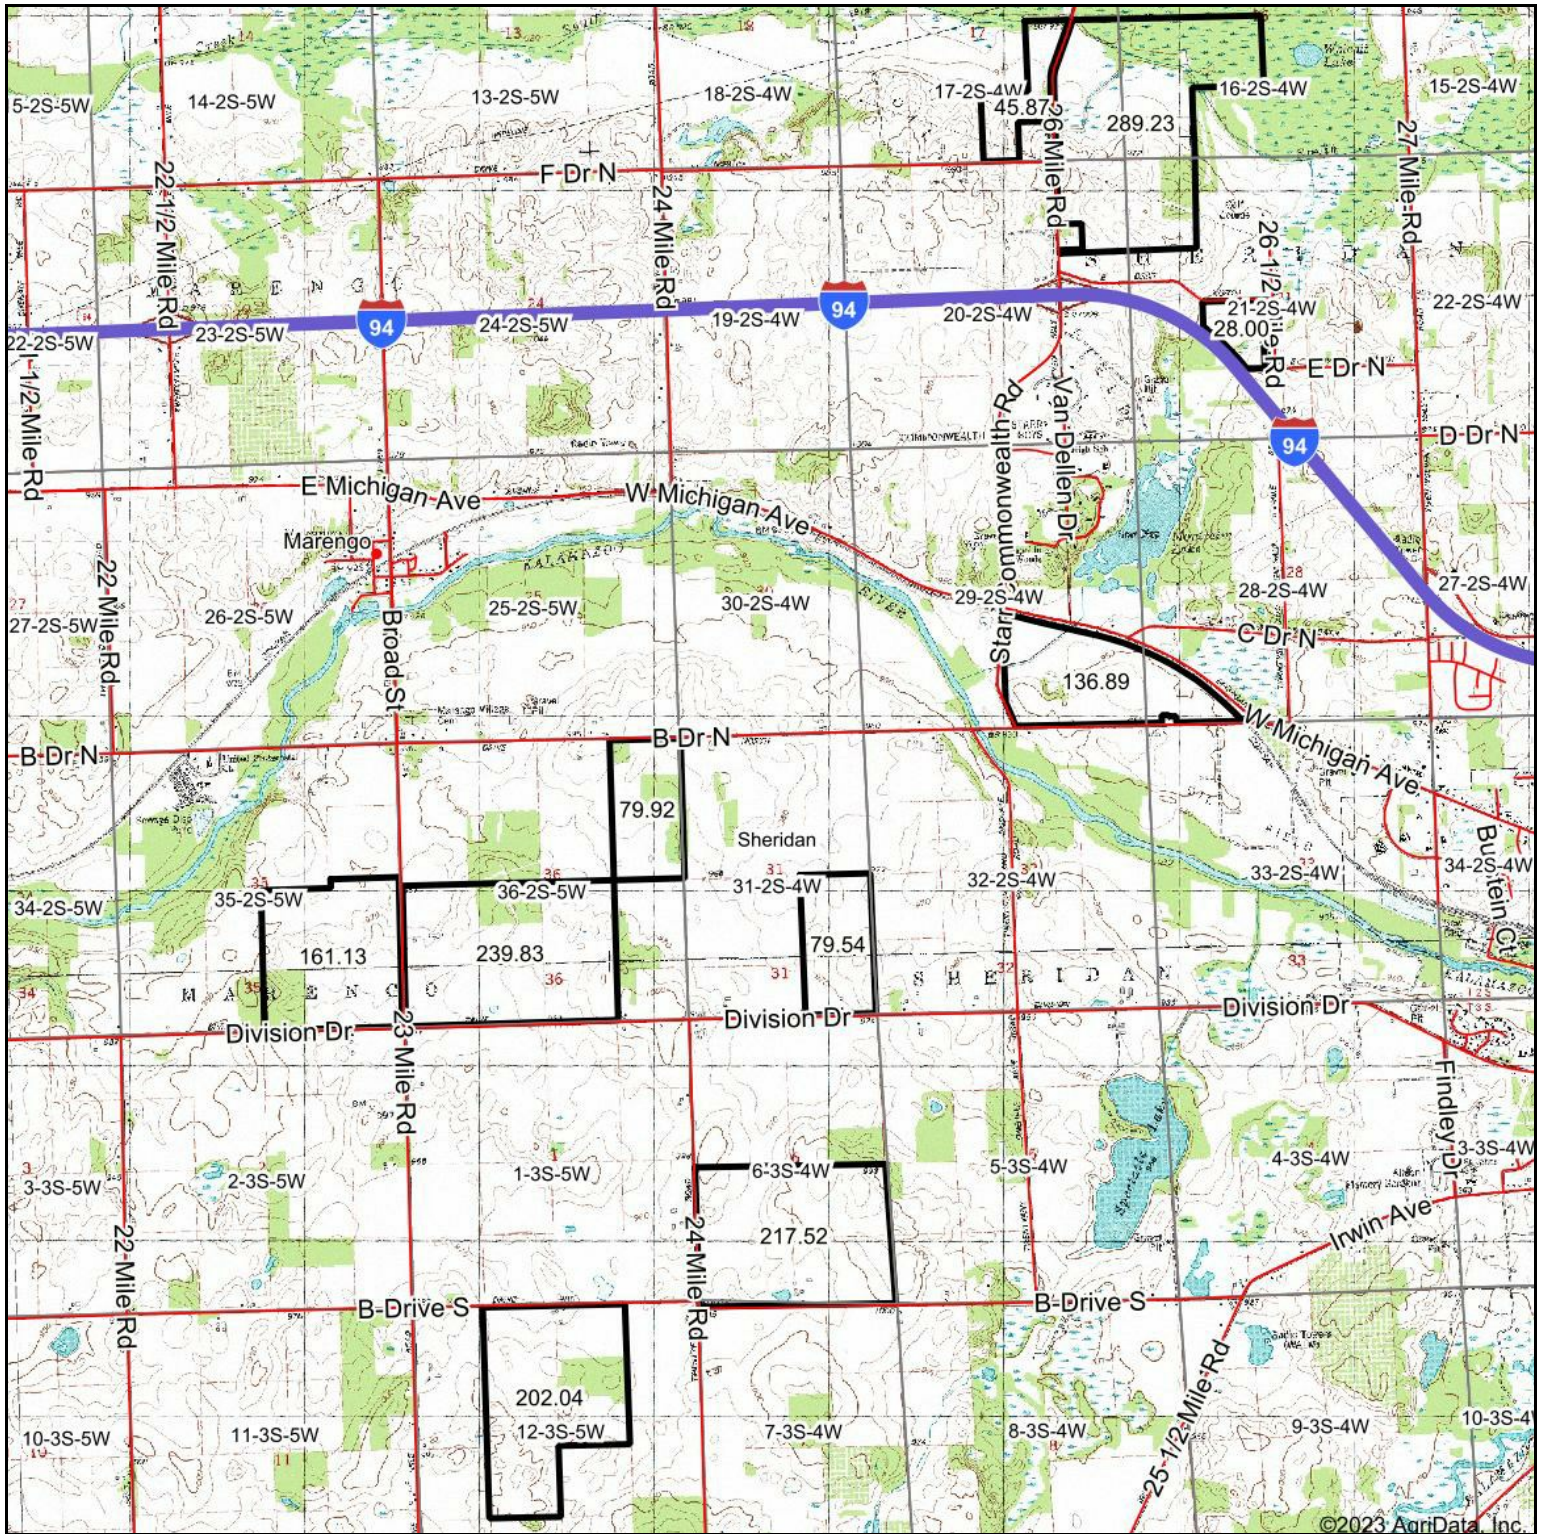

Topography Map

©2023 AgriData, Inc.

Map Center: 42° 15' 34.9, -84° 49' 18.44

Maps Provided By:

© AgriData, Inc. 2023 www.AgriDataInc.com

31-2S-4W
Calhoun County
Michigan

10/24/2023

Topography Map

Map Center: 42° 8' 33.96, -84° 42' 21.4

Maps Provided By:

© AgriData, Inc. 2023 www.AgriDataInc.com

7-4S-3W
Jackson County
Michigan

10/24/2023