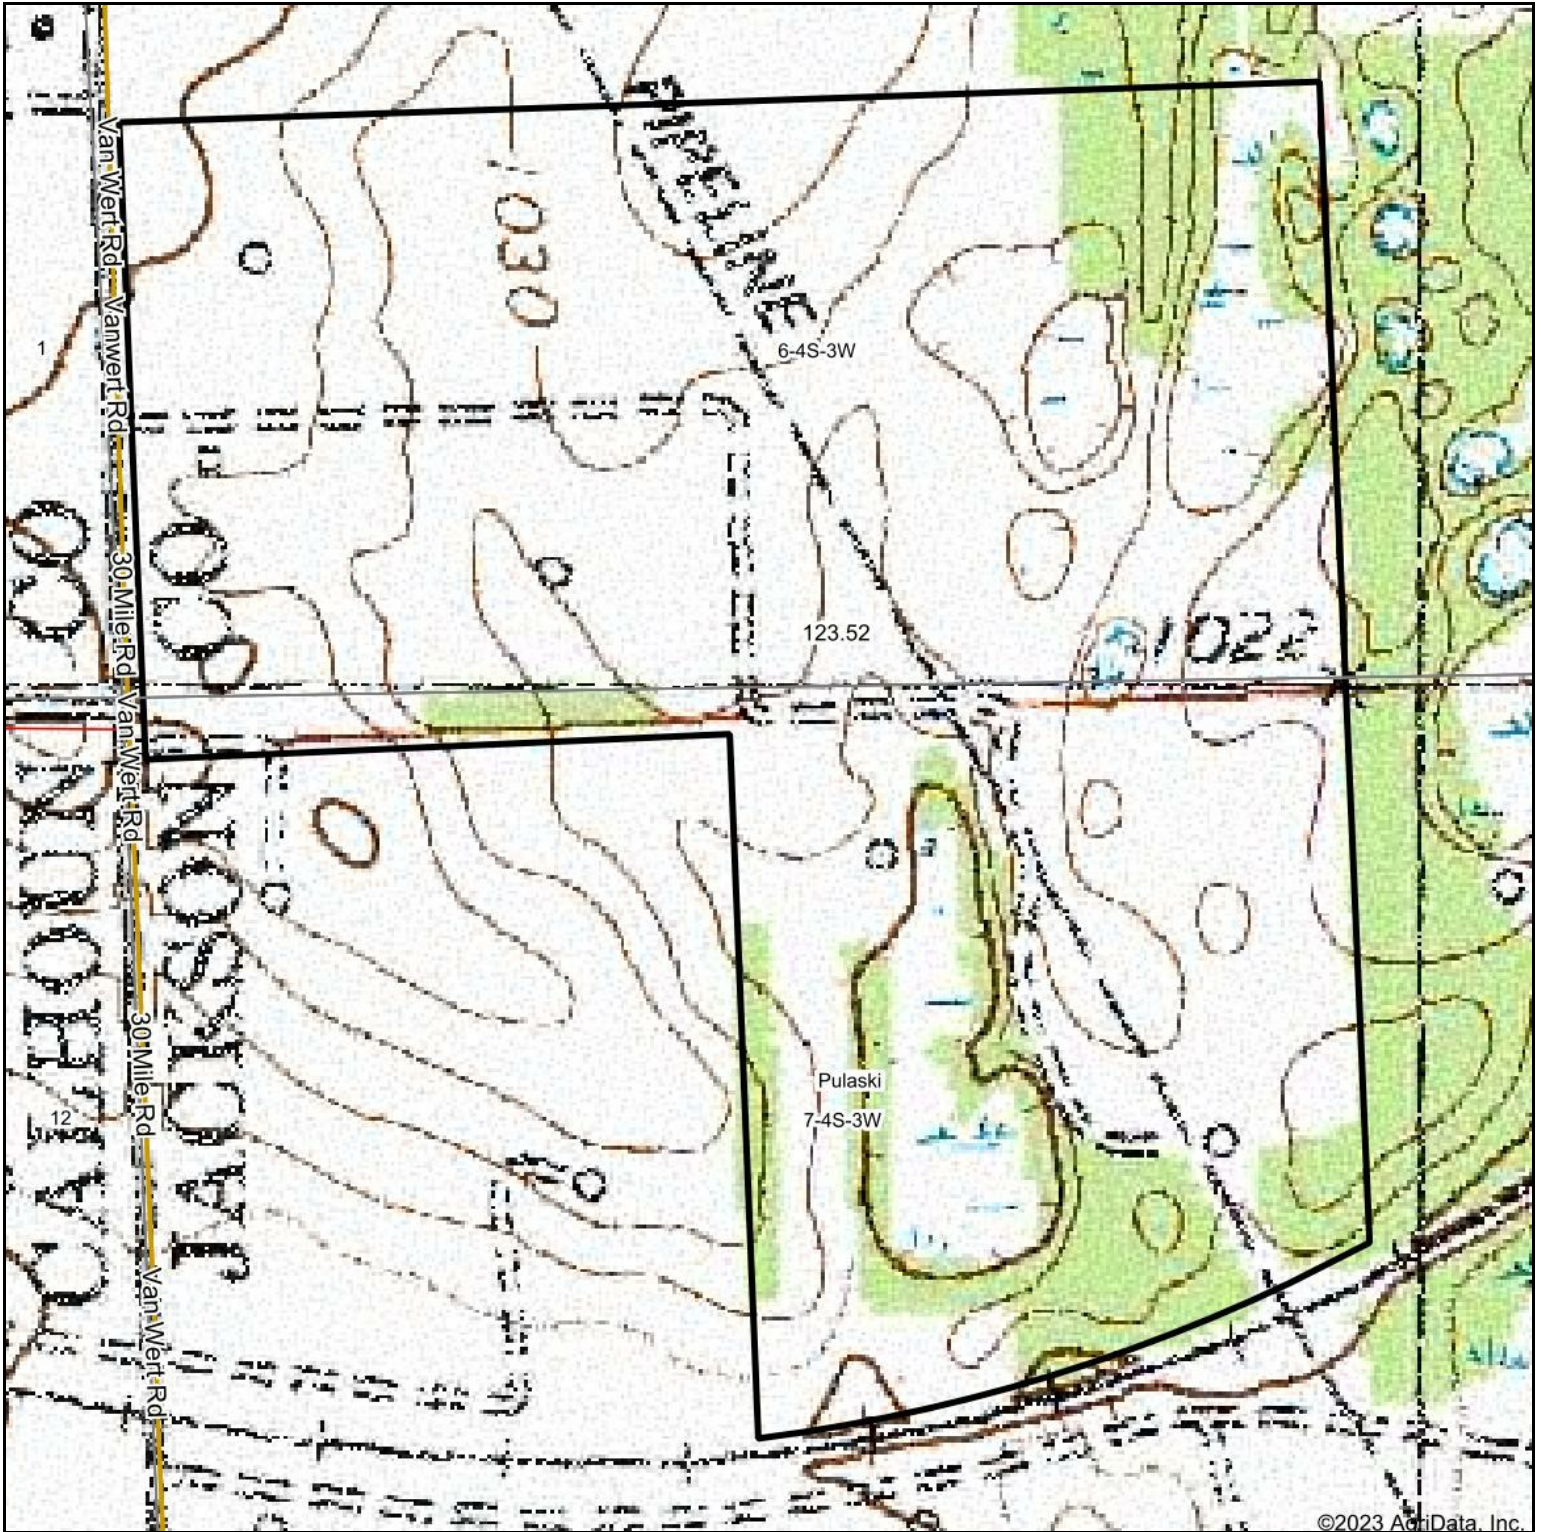

Topography Map

©2023 AgriData, Inc.

Map Center: 42° 15' 34.9, -84° 49' 18.44

Maps Provided By:

© AgriData, Inc. 2023 www.AgriDataInc.com

31-2S-4W
Calhoun County
Michigan

10/24/2023

Topography Map

Map Center: 42° 8' 33.96, -84° 42' 21.4

Maps Provided By:

© AgriData, Inc. 2023 www.AgriDataInc.com

7-4S-3W
Jackson County
Michigan

10/24/2023