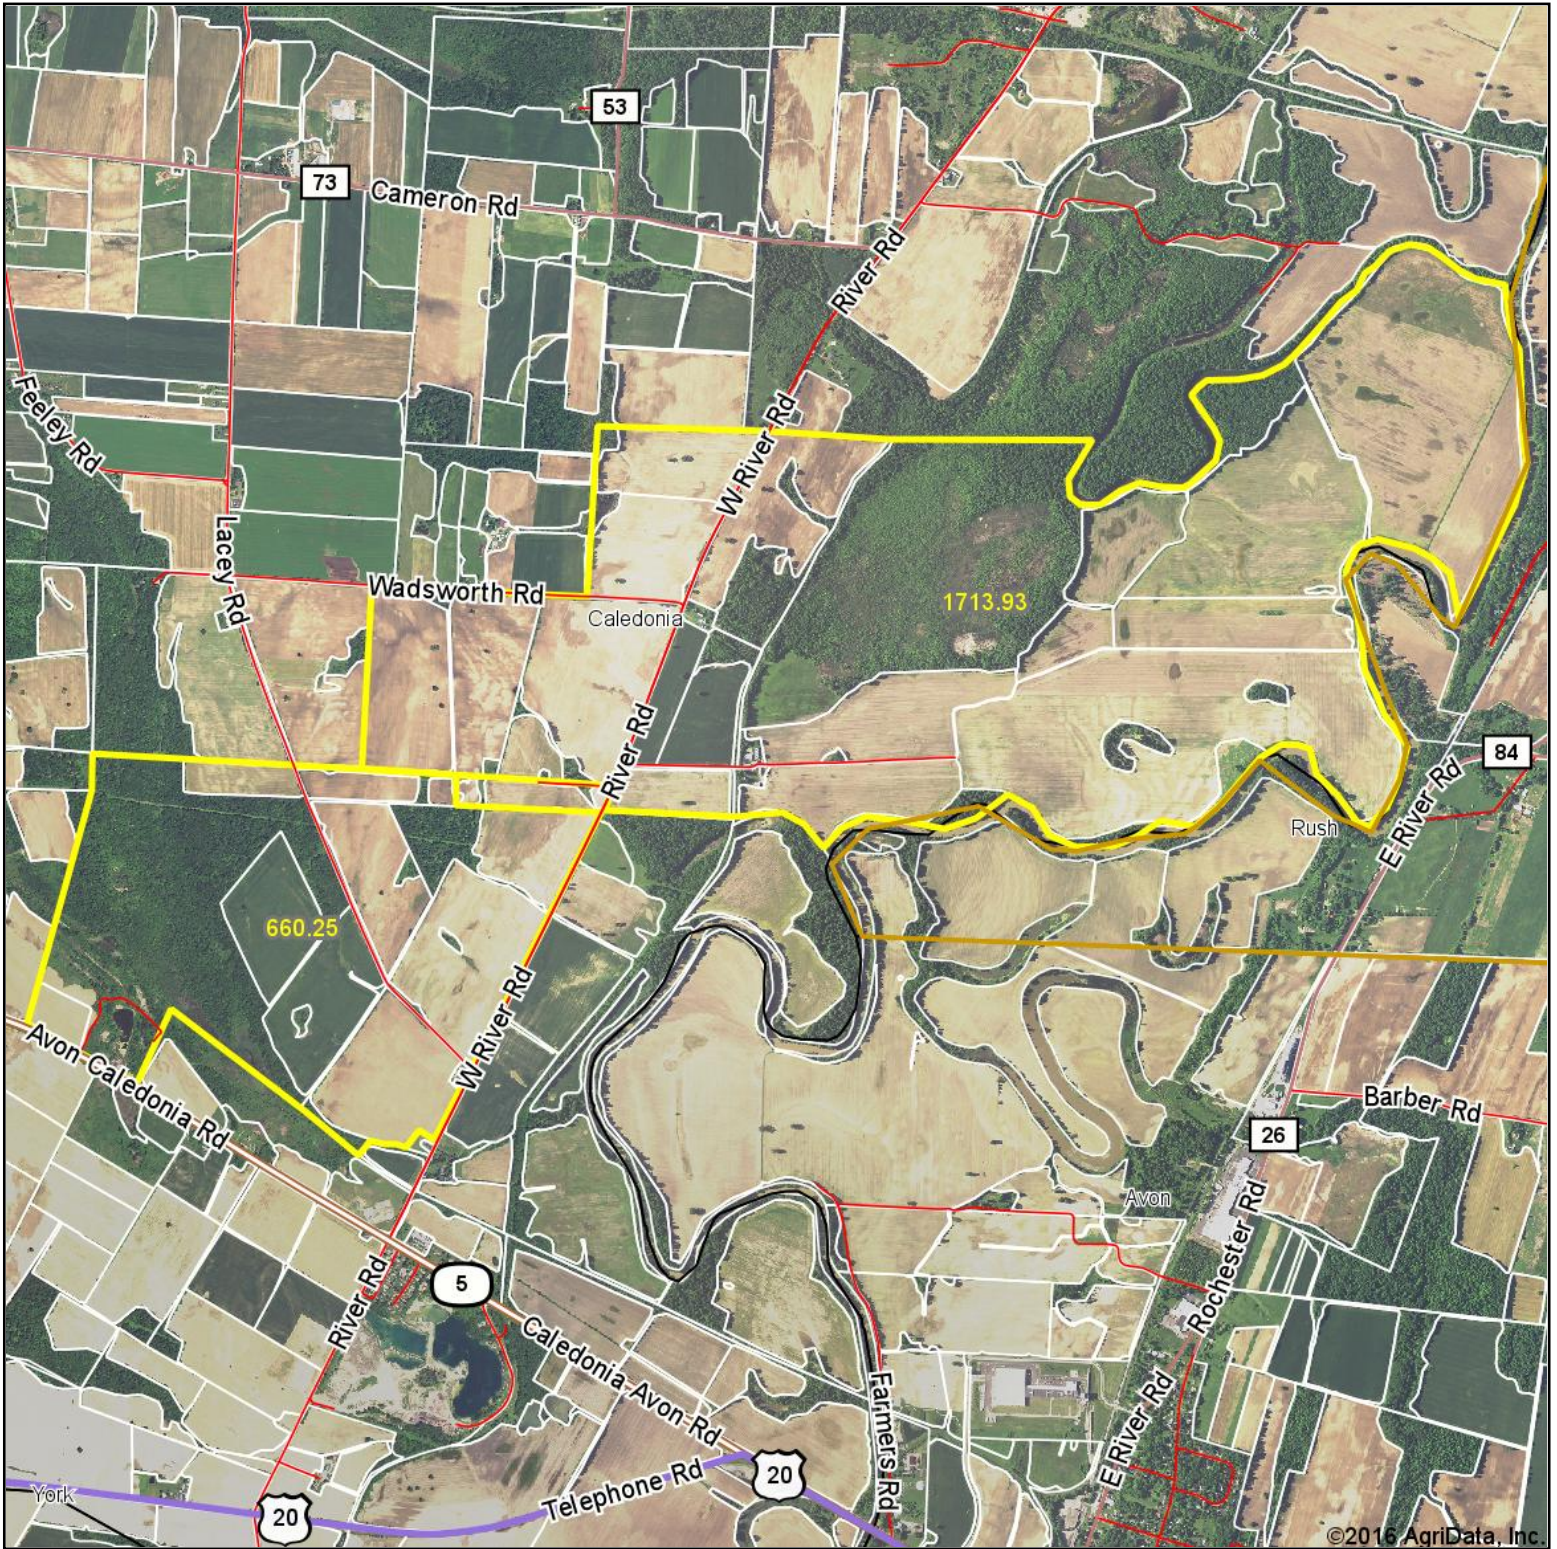

Aerial Map

©2016 AgriData, Inc.

map center: 42° 56' 47.27, -77° 45' 48.46

Livingston County
New York

9/21/2016