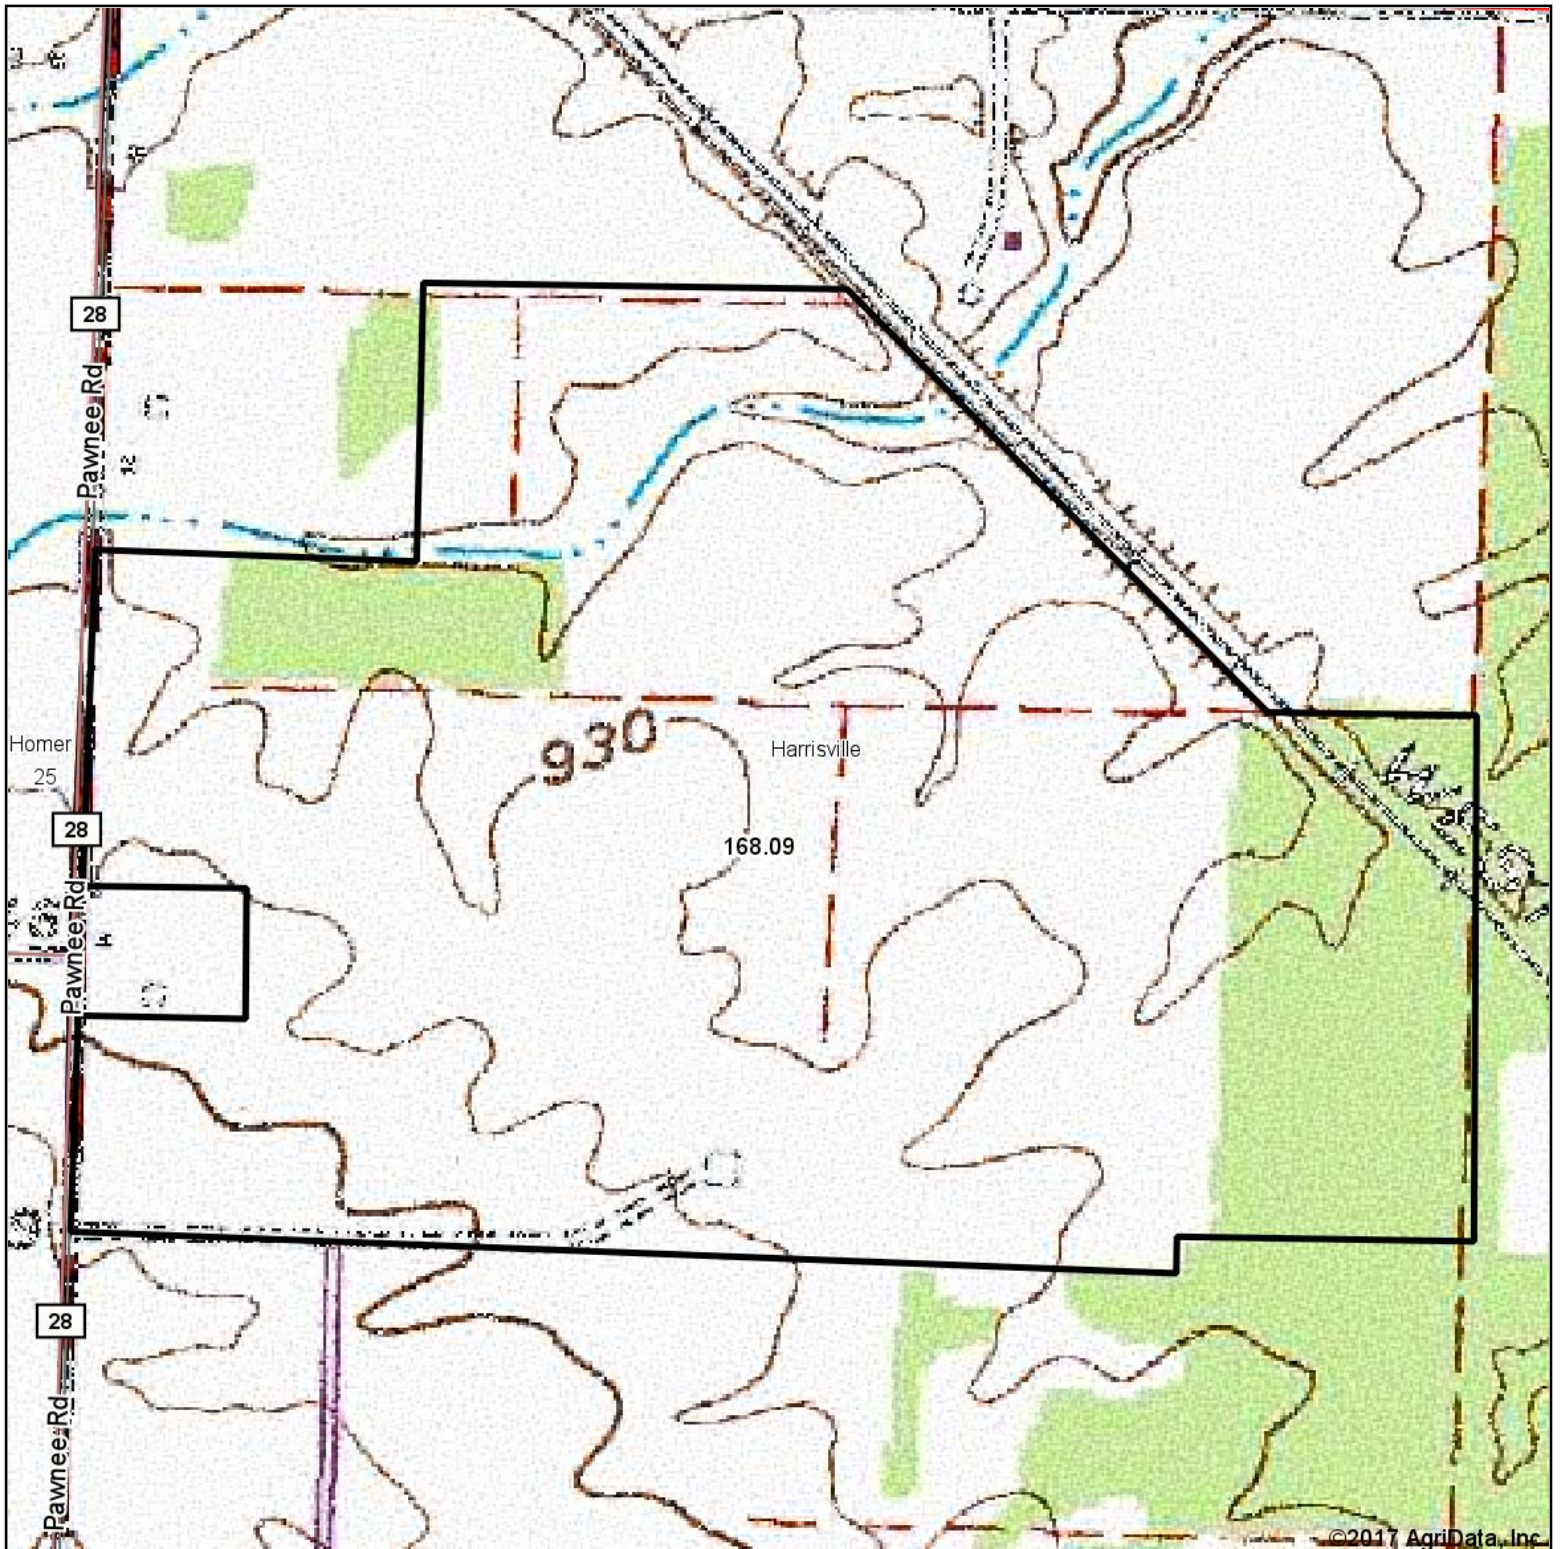

# Topography Map

map center: 41° 3' 25.6, -82° 4' 12.28

**Medina County**  
**Ohio**

6/8/2017