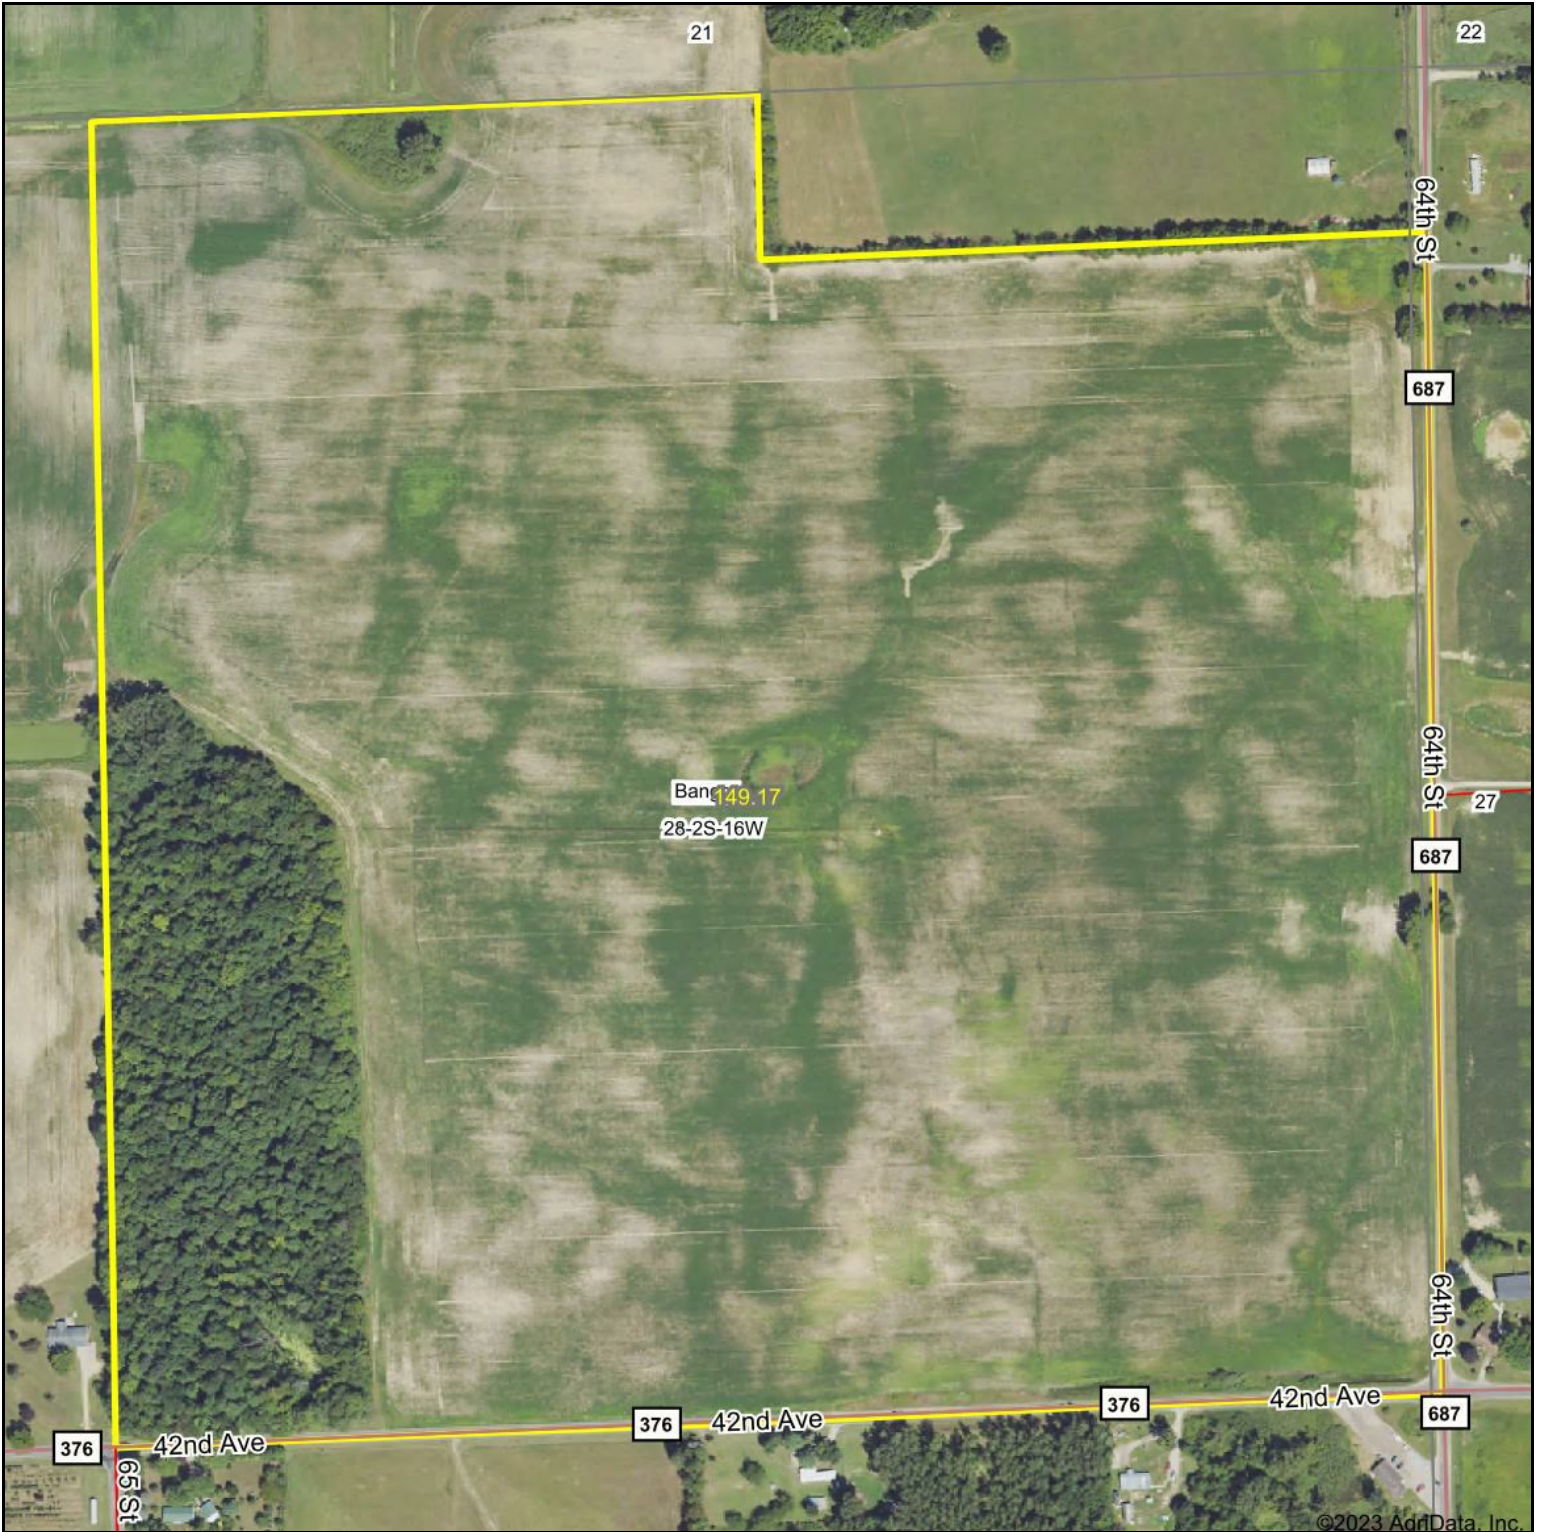

Stamp S Westcott Map

Map Center: 42° 16' 8.03, -86° 10' 18.43

Maps Provided By:

© AgriData, Inc. 2023 www.AgriDataInc.com

28-2S-16W
Van Buren County
Michigan

4/4/2023